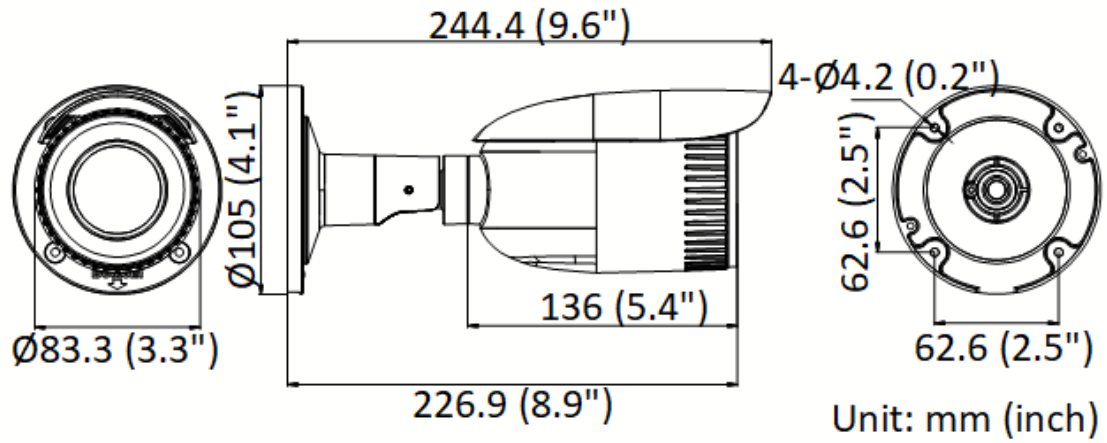

▪ Dimension

▪ Accessory

▪ Optional

DS-1276ZJ-SUS Corner Mount	DS-1275ZJ-SUS Vertical Pole Mount	DS-1280ZJ-S Junction Box	DS-1260ZJ Junction Box