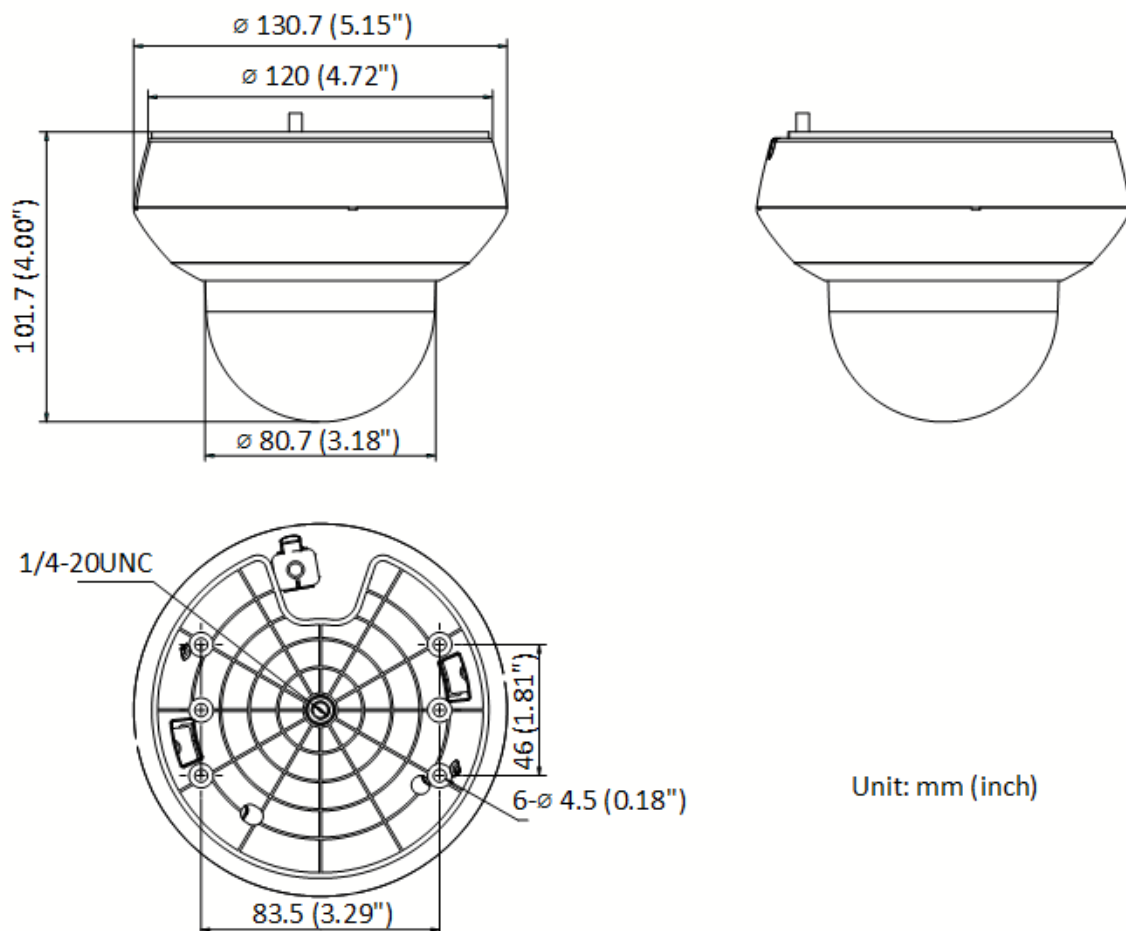

▪ **Available Model**

HWP-N2404IH-DE3 (F)

▪ **Typical Application**

Hikvision products are classified into three levels according to their anti-corrosion performance. Refer to the following description to choose for your using environment.

This model has NO SPECIFIC PROTECTION.

Level	Description
Top-level protection	Hikvision products at this level are equipped for use in areas where professional anti-corrosion protection is a must. Typical application scenarios include coastlines, docks, chemical plants, and more.
Moderate protection	Hikvision products at this level are equipped for use in areas with moderate anti-corrosion demands. Typical application scenarios include coastal areas about 2 kilometers (1.24 miles) away from coastlines, as well as areas affected by acid rain.
No specific protection	Hikvision products at this level are equipped for use in areas where no specific anti-corrosion protection is needed.

▪ **Dimension**

Unit: mm (inch)