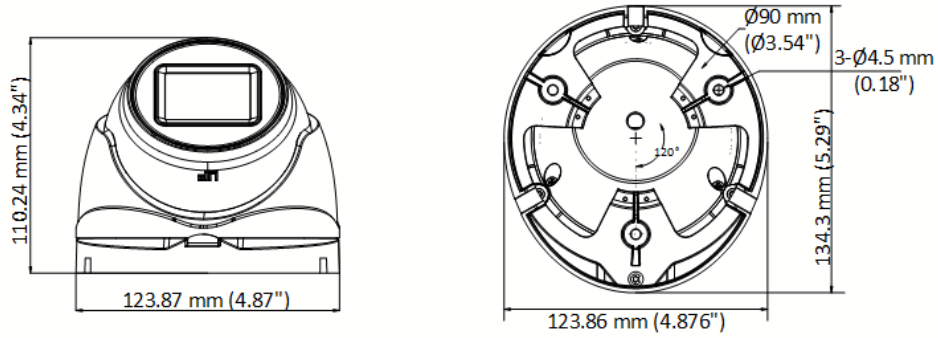

www.hikvision.com

▪ Specification

Camera	
Image Sensor	5 MP CMOS
Signal System	PAL/NTSC
Resolution	2560 (H) × 1944 (V)
Frame Rate	TVI: 5 M @ 20 fps, 4 M @ 30 fps, 4 M @ 25 fps, 1080p @ 30 fps, 1080p @ 25 fps AHD: 5 M @ 20 fps, 4 M @ 30 fps, 4 M @ 25 fps CVI: 4 M @ 30 fps, 4 M @ 25 fps CVBS: PAL/NTSC
Min. Illumination	0.01 Lux @ (F1.2, AGC ON), 0 Lux with IR
Shutter Time	PAL: 1/25 s to 1/50,000 s; NTSC: 1/30 s to 1/50,000 s
Lens	2.7 mm to 13.5 mm motorized varifocal lens
Field of View	horizontal FOV: 95° to 26°, vertical FOV: 72° to 20°, diagonal FOV: 126° to 33°
Lens Mount	Ø14
Day & Night	IR Cut Filter
WDR (Wide Dynamic Range)	Digital WDR
Angle Adjustment	Pan: 0° to 360°, Tilt: 0° to 75°, Rotation: 0° to 360°
Image	
Day/Night Mode	Auto/Color/BW (Black and White)
Image Mode	STD/HIGH-SAT
AGC	Yes
White Balance	Auto/Manual
AE (Auto Exposure) Mode	DWDR, BLC, HLC, Global
Noise Reduction	2D DNR
Language	English
Function	Brightness, Smart IR, Sharpness
Interface	
Video Output	1 HD analog output
General	
IR Range	Up to 40 m
Operating Conditions	-40°C to 60°C (-40°F to 140°F), Humidity: 90% or less (non-condensing)
Power Supply	12 VDC±15%/PoC.at <i>*You are recommended to use one power adapter for one camera, and use 2-pin power supply for long-distance power supply.</i>
Consumption	Max 8.4 W
Protection Level	IP67
Material	Metal
Communication	HIKVISION-C
Dimension	123.87 mm × 110.24 mm × 134.3 mm (4.87" × 4.34" × 5.29")
Weight	Approx. 595 g (1.31 lb.)

Order Model

HWT-T350-Z

Dimension

▪ Accessory

DS-1276ZJ-SUS Corner mount	DS-1273ZJ-130-TRL Wall mount	DS-1280ZJ-M Junction box	DS-1281ZJ-M Inclined ceiling mount	DS-1275ZJ-SUS Vertical pole mount
				
				
DS-1280ZJ-TR12 Junction box				
				
				