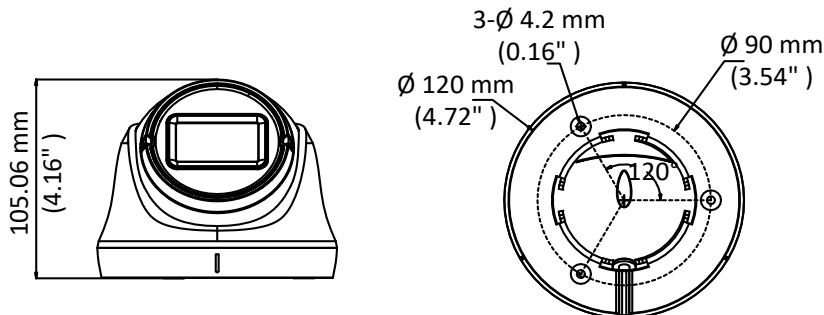

Order Model

HWT-T320-VF

Dimension