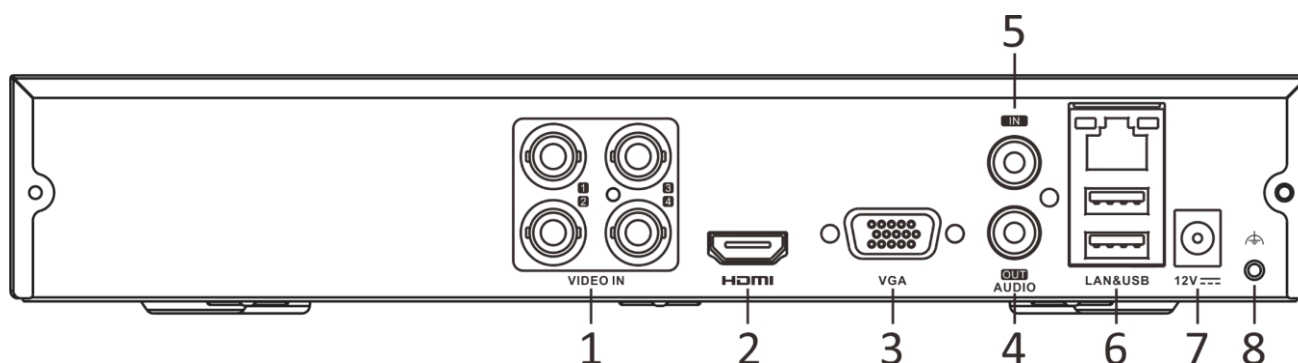

Physical Interface

No.	Description	No.	Description
1	Video and coaxial audio in	5	AUDIO IN, RCA connector
2	HDMI interface	6	LAN network interface and USB interface
3	VGA interface	7	12 VDC power input
4	AUDIO OUT, RCA connector	8	GND

Available Model

HWD-7104MH-G4

Headquarters

No.555 Qianmo Road, Binjiang District,
Hangzhou 310051, China
T +86-571-8807-5998
www.hikvision.com

Follow us on social media to get the latest product and solution information.

Hikvision

HikvisionHQ

HikvisionHQ

Hikvision_Global

Hikvision
Corporate Channel

hikvisionhq