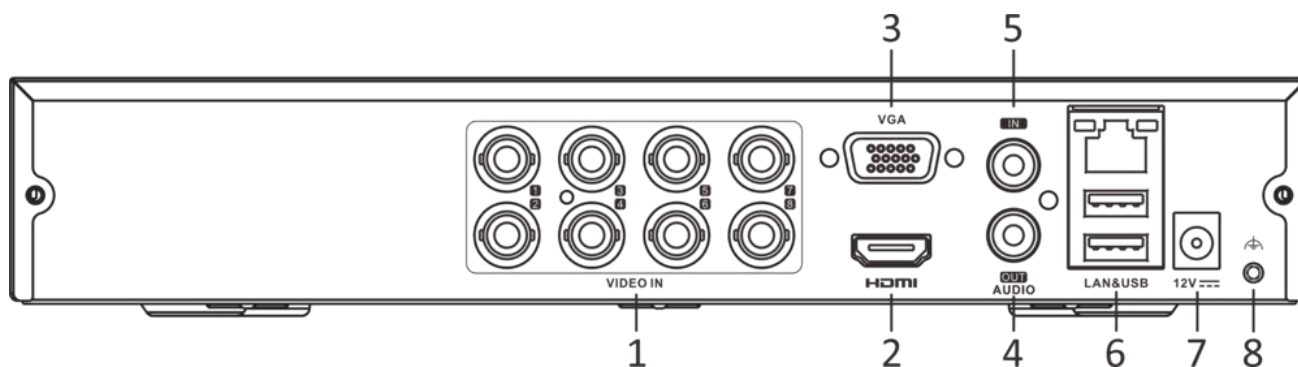

Physical Interface

No.	Description	No.	Description
1	Video and coaxial audio in	5	AUDIO IN, RCA connector
2	HDMI interface	6	LAN network interface and USB interface
3	VGA interface	7	12 VDC power input
4	AUDIO OUT, RCA connector	8	GND

Available Model

HWD-7108MH-G4

Headquarters

No.555 Qianmo Road, Binjiang District,
Hangzhou 310051, China
T +86-571-8807-5998
www.hikvision.com

Follow us on social media to get the latest product and solution information.

Hikvision

HikvisionHQ

HikvisionHQ

Hikvision_Global

Hikvision
Corporate Channel

hikvisionhq