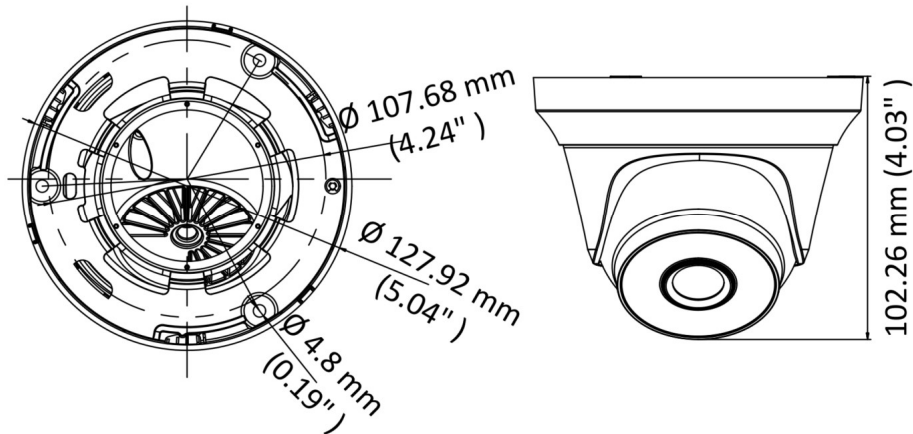

Order Model

HWT-B240-M

Dimension

Accessories

Optional

	DS-1276ZJ-SUS Corner Mount	DS-1281ZJ-S Junction Box	DS-1275ZJ-SUS Vertical Pole Mount	DS-1272ZJ-110-TRS Wall Mount
Distributed by				

Headquarters

No.555 Qianmo Road, Binjiang District,
Hangzhou 310051, China
T +86-571-8807-5998
overseasbusiness@hikvision.com

Hikvision USA
T +1-909-895-0400
sales.usa@hikvision.com

Hikvision Italy
T +39-0438-6902
info.it@hikvision.com

Hikvision Singapore
T +65-6684-4718
sg@hikvision.com

Hikvision Africa
T +27 (10) 0351172
sale.africa@hikvision.com

Hikvision Europe
T +31-23-55-42-770
info.eu@hikvision.com

Hikvision France
T +33(0)1-85-330-450
info.fr@hikvision.com

Hikvision Oceania
T +61-2-8599-4233
salesau@hikvision.com

Hikvision Hong Kong
T +852-2151-1761

Hikvision Middle East
T +971-4-8816086
salesme@hikvision.com

Hikvision Spain
T +34-91-737-16-55
info.es@hikvision.com

Hikvision Canada
T +1-909-895-0400
sales.usa@hikvision.com

Hikvision Russia
T +7-495-669-67-99
saleru@hikvision.com

Hikvision Poland
T +48-22-460-01-50
poland@hikvision.com

Hikvision Korea
T +82-31-731-8841
sales.korea@hikvision.com

Hikvision India
T +91-22-28469900
sales@pramahikvision.com

Hikvision UK
T +01628-902140
support.uk@hikvision.com

Hikvision Brazil
T +55 11 3318-0050
Latam.support@hikvision.com