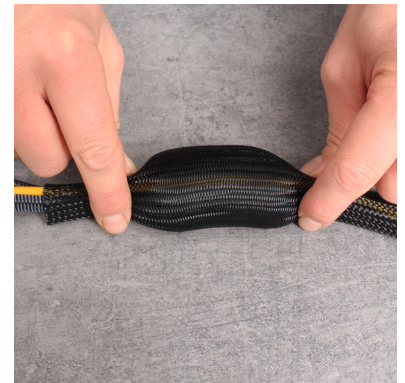

Expandable PET Braided Sleeving (bulk stock)

No.: 23CA203...216

This cable braided sleeve is the optimal and cost-effective solution when it comes to protecting and bringing together cables and wires. This high flexible cable sleeving can also be used as an abrasive protection and as an inhibitor of animal bites. The woven braid hugs the contents and keeps them together, protected and clean. The material is weather resistant, durable and looks good doing it! The application is very simple and can be customized by shortening to the desired length. The cut can be made using the hot cutting method or by means of scissors / string cutter and subsequent heat sealing of the open ends.

To prevent fraying, the sleeve should be cut with a hot cutting tool!

Technical data: Material: polyester braid, high flexible (PET) • Temperature range: -55 ... 155 °C • Melting temperature: 230 °C • Color: black • RoHS compliant, REACH compliant, halogen free • Flammability class based on UL94HB.