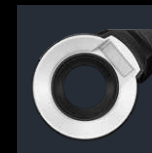

# THE TOUGH SYSTEM – CHOOSE YOUR ACCESSORY!

**CLA-T01**  
Converter Adapter  
(Lens cap bundled)

**TCON-T01\***  
Tele Converter

**FCON-T01\***  
Fisheye Converter

**FCON-T02\***  
Fisheye Converter

**PRF-D40.5  
PRO\***  
Protect Filter

**RM-WR1**  
Wireless Remote  
Control

**UC-92**  
Battery Charger

**F-5AC**  
AC Adapter

**LI-92B**  
Rechargeable Battery

**CHS-09**  
Float Strap

**CSCH-107**  
Carabina Hook  
Camera Case

**CSCH-123**  
Sports Holder

**CSCH-128**  
Silicone Jacket

**PT-059**  
Underwater Case

**LB-T01**  
Lens Barrier

**FD-1**  
Flash Diffuser

**LG-1**  
Light Guide

\* The separately sold CLA-T01 Converter Adapter is required to attach this lens.