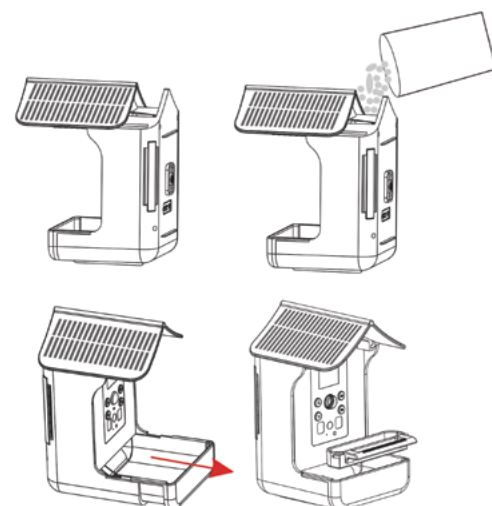

Technical changes and mistakes reserved. *by interpolation