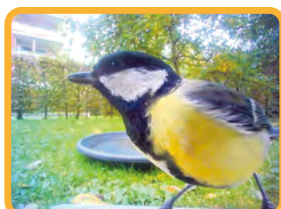

Unique animal perspectives

Very easy to fill with food and water

● Original BirdyCam shots