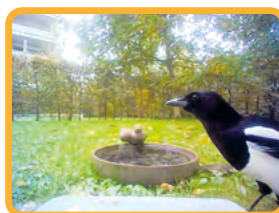

Unique animal perspectives

Very easy to fill with food and water

● Original BirdyCam shots