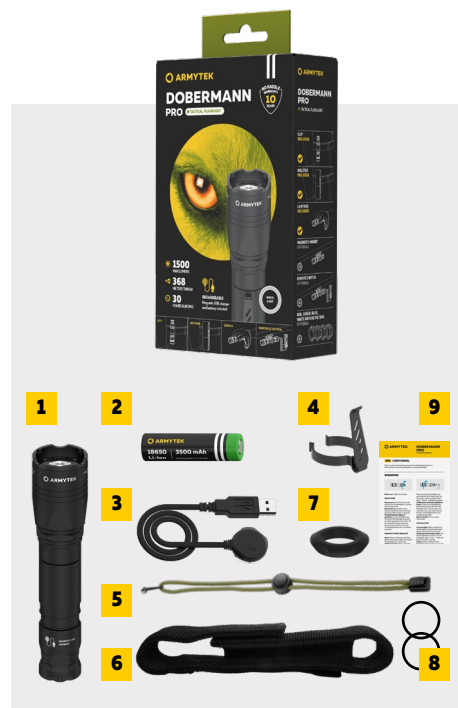

SET DESCRIPTION

Well-thought-out set of accessories. Injury-safe ergonomic silicone grip for convenient tactical hold. Heavy-duty nylon holster with several fixing options: on a belt of any width, on a Molle mount, on equipment thanks to durable steel ring. Steel clip with wear-

resistant black titanium coating for mounting on clothes, equipment or belt. Size-adjustable wrist lanyard made of heavy-duty paracord and steel carabiner for quick removal and installation on the flashlight.

1 - flashlight, **2** - 18650 Li-Ion high capacity battery 3500 mAh, **3** - fast magnetic USB charger, **4** - steel clip, **5** - size-adjustable paracord wrist lanyard, **6** - nylon holster, **7** - silicone grip, **8** - two spare O-rings, **9** - user manual in eight languages

SPECIFICATION

	Dobermann Pro	Dobermann Pro NEW
LED / Optics	Cree XHP35HI / Smooth reflector	Cree XHP35HI / Smooth reflector
Light output	1400 lm	1500 lm
Beam distance	395 m	368 m
Hotspot : Spill	5°:40°	6°:40°
Brightness stabilization type	Full	Full
Number of modes	9	6
Modes / Runtimes	Turbo2 1400 lm / 1 h Turbo1 800 lm / 1.7 h Main3 350 lm / 4 h Main2 150 lm / 10.5 h Main1 30 lm / 50 h Firefly2 1.7 lm / 40 days Firefly1 0.15 lm / 200 days Strobe2 15 Hz / 1400 lm / 2 h Strobe1 15 Hz / 150 lm / 22 h	Turbo 1500 lm / 1 h 33 min (710 lm after 3 min) Main3 300 lm / 5 h 13 min Main2 120 lm / 12 h 20 min Main1 40 lm / 32 h Strobe2 15 Hz / 1500 lm / 3 h (710 lm after 3 min) Strobe1 15 Hz / 120 lm / 23 h
Power source	1x18650 Li-Ion	1x18650 Li-Ion
Length / head diameter / body diameter	140 mm / 34 mm / 25.4 mm	150 mm / 33.5 mm / 25.4 mm
Weight without / with battery	115 / 165 g	114 / 164 g
Submersion and Impact resistance	Depth up to 25 meters for 5 hours (IP68 standard). Height up to 25 meters	Depth up to 25 meters for 5 hours (IP68 standard). Height up to 25 meters
Set description	Clip, lanyard, holster, silicone grip, spare rubber button, 2 spare O-rings, user manual	18650 Li-Ion battery 3500 mAh, magnetic USB charger, clip, lanyard, holster, silicone grip, 2 spare O-rings, user manual

► The models are available with White and Warm LED. Light output for flashlights with Warm light is about 7% less, beam distance is about 3% less. All the above specifications are test results based on ANSI/NEMA FL1-2009 Standard. The data may vary due to environment, heat dissipation and other factors.

Dobermann Pro   White light   EAN: 6957713003351   SKU: F07501C
                                 Warm light   EAN: 6957713003368   SKU: F07501W