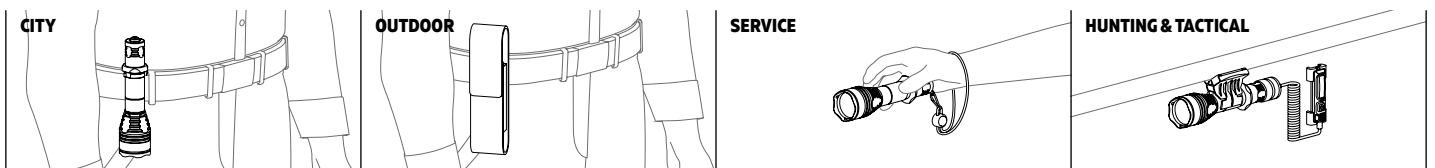

# DOBERMANN PRO

**1500**  
MAX LUMENS

**368**  
METERS THROW

**32**  
HOURS RUNTIME

WHITE, WARM  
LIGHT

**RECHARGEABLE**  
Magnetic USB charger  
and battery included

**DIMENSIONS**

Length 150 mm  
Head diameter 33,5 mm  
Weight with battery 164 g