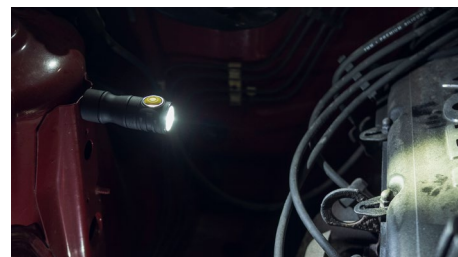

WELL-THOUGHT-OUT SET OF ACCESSORIES

Removable stainless steel clip provides reliable mounting on clothing, belt or bag, as well as deep fit on the pocket.

Size-adjustable wrist lanyard made of heavy-duty paracord and steel carabiner for quick removal and installation on the flashlight.

Powerful built-in magnet in the tailcap is for attachment to any metal surface.