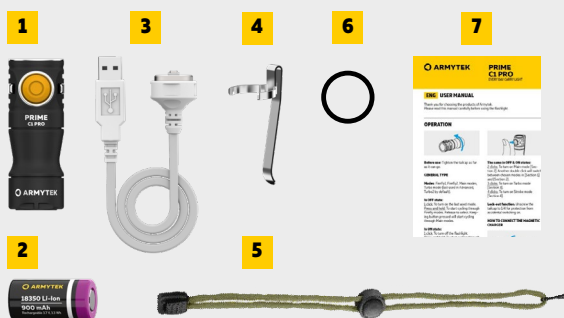

Compact size: short body for even more comfortable day-to-day carry

Steel bezel: for additional protection of the optical system

Stylish body: matt anodizing and laconic design

Ready-to-use solution: 18350 Li-ion 900 mAh battery and magnetic USB charger included

WELL-THOUGHT-OUT SET OF ACCESSORIES

Removable stainless steel clip provides reliable mounting on clothing, belt or bag, as well as deep fit on the pocket.

Size-adjustable wrist lanyard made of heavy-duty paracord and steel carabiner for quick removal and installation on the flashlight.

Powerful built-in magnet in the tailcap is for attachment to any metal surface.

- 1 - flashlight
- 2 - 18350 Li-Ion battery 900 mAh
- 3 - magnetic USB charger
- 4 - clip
- 5 - lanyard
- 6 - spare O-ring
- 7 - user manual