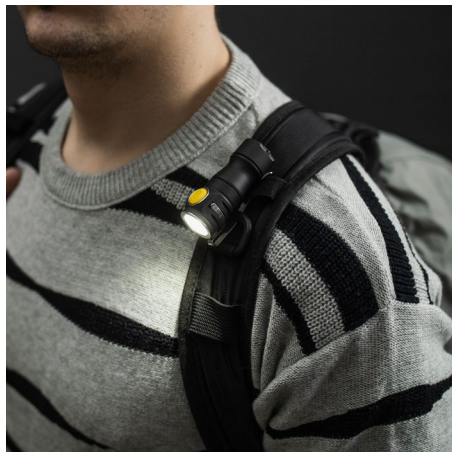

The most compact and lightweight Armytek aircraft-grade aluminium flashlight

Prime C1 Pro is a convenient main or additional day-to-day light source, a combination of maximum electronics efficiency and design ergonomics. Classic form factor of the housing, as well as the hole in the tailcap allow carrying the flashlight together with keys in the pocket or bag. Prime C1 Pro can be used to illuminate the campsite during a trip to nature: all one needs is to hang it on a branch of the nearest

tree or on a hook under the ceiling of a tent with the help of a durable lanyard. The set configuration also includes a steel clip that securely fixes the flashlight to clothing or backpack. With the help of the clip, the flashlight is attached even to a cap peak. Large side button makes the application even more convenient.

The flashlight is also suitable for performing various professional tasks: the magnet in the tailcap allows attaching it to a metal surface. Moreover, Prime C1 Pro is compatible with a branded bicycle mount, which means that the pocket flashlight is able to replace a bicycle light if necessary. Thanks to the clear central spot, the wide beam reaches a distance of 114 meters.

1 EVERY DAY CARRY LIGHT

Compact design, convenient side button, special matt anti-abrasive finish without rough knurling. Strong built-in tail magnet, robust removable steel clip and paracord lanyard.

2 SPORTS FLASHLIGHT