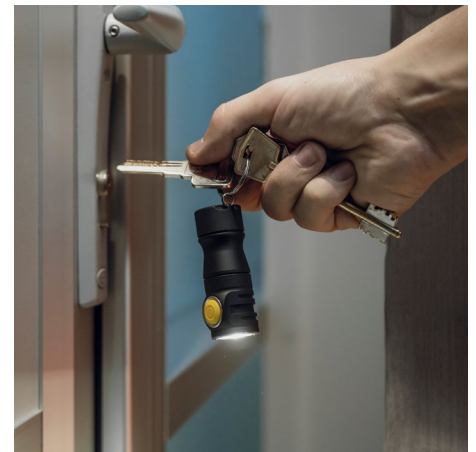

The flashlight is also suitable for performing various professional tasks: the magnet in the tailcap allows attaching it to a metal surface. Moreover, Prime C1 Pro is compatible with a branded bicycle mount, which means that the pocket flashlight is able to replace a bicycle light if necessary. Thanks to the clear central spot, the wide beam reaches a distance of 114 meters.

1 EVERY DAY CARRY LIGHT

Compact design, convenient side button, special matt anti-abrasive finish without rough knurling. Strong built-in tail magnet, robust removable steel clip and paracord lanyard.

2 SPORTS FLASHLIGHT

Body made from durable and lightweight aircraft-grade aluminium, improved shock resistance. Constant light without flickering. Multiple variants of installation, optional accessories for mounting on sporting gear.

3 KEYCHAIN LIGHT

Compact and lightweight for even more comfortable carry in a pocket, hole for keyring or lanyard in the tailcap.

- Multicolor temperature, battery level and state indication
- Convenient wide beam with large hotspot, fully upgraded optical system, TIR-lens is protected from scratches by tempered glass with anti-reflective coating
- Innovative technology allows using any standard 18350 Li-Ion battery. Full protection against short circuit even in case of contact between magnetic connector and metal objects
- Active real-time temperature control to prevent overheating above +58 °C
- Total protection from water, dirt and dust in accordance with IP68 standard – flashlight continues to work even after submersion at 10 meters depth. Withstands fallings from up to 10 meters