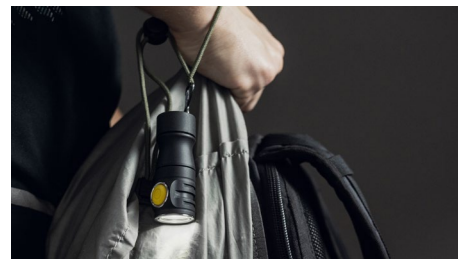

WELL-THOUGHT-OUT SET OF ACCESSORIES

Removable stainless steel clip provides reliable mounting on clothing, belt or bag, as well as deep fit on the pocket.

Size-adjustable wrist lanyard made of heavy-duty paracord and steel carabiner for quick removal and installation on the flashlight.

Powerful built-in magnet in the tailcap is for attachment to any metal surface.