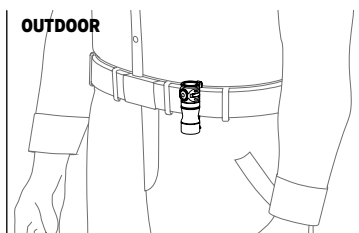

PRIME C1 PRO

1000
MAX LUMENS

114
METERS THROW

40
DAYS RUNTIME

**WHITE, WARM
LIGHT**

RECHARGEABLE
Magnetic USB charger
and battery included

DIMENSIONS
Length 67 mm
Head diameter 24.5 mm
Weight with battery 72 g

tree or on a hook under the ceiling of a tent with the help of a durable lanyard. The set configuration also includes a steel clip that securely fixes the flashlight to clothing or backpack. With the help of the clip, the flashlight is attached even to a cap peak. Large side button makes the application even more convenient.