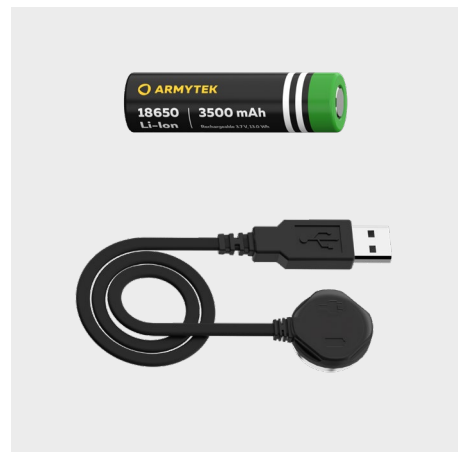

PRIME C2 PRO

2400
MAX LUMENS

123
METERS THROW

6.5
MONTHS RUNTIME

WHITE, WARM
LIGHT

RECHARGEABLE
Magnetic USB charger
and battery included

SIZE
Length 117.7 mm
Head diameter 25.4 mm

Powerful Every Day Carry light – incredibly bright wide output in classic form

WHAT'S NEW IN PRIME C2 PRO

New optical system and TIR-lense:

transmits more lumens, provides comfortable wide beam with 120° spill

Maximum LED efficiency:

instead of 1700 lm in the previous version we achieved impressive

 **2400**
LUMENS

New head design: improved heat dissipation and brighter light with more lumens

Enlarged side button: softer and more comfortable pressing

Improved springs: new springs for better protection of the battery and driver and increased performance efficiency

New magnetic charger:

the flashlight charges 2 times faster

 **3 h 40 min**

MAGNETIC USB CHARGER

Robust and water resistant magnetic connector

Stylish body: matte anodizing, laconic style, new corporate branding