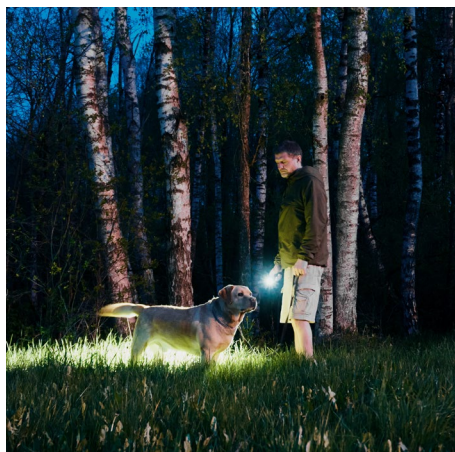

WHAT'S NEW IN PRIME C2 PRO

New optical system and TIR-lense:

transmits more lumens, provides comfortable wide beam with 120° spill

Maximum LED efficiency:

instead of 1700 lm in the previous version we achieved impressive

2400
LUMENS

New head design: improved heat dissipation and brighter light with more lumens

Enlarged side button: softer and more comfortable pressing

Improved springs: new springs for better protection of the battery and driver and increased performance efficiency

New magnetic charger:

the flashlight charges 2 times faster

3 h 40 min

MAGNETIC USB CHARGER

Robust and water resistant magnetic connector

Stylish body: matte anodizing, laconic style, new corporate branding

Reduced size: shortened body for even more comfortable day-to-day carry

Steel striking bezel: for additional protection of the optical system in the event of a fall and for self-defence

Innovated electronics and firmware: extended runtimes and enhanced brightness

Simple operation by default: easy to use right out of the box (6 modes), possible to switch to professional advanced operation with 12 modes

Active real-time temperature control:

when the temperature becomes close to +58 °C, brightness decreases, allowing to avoid flashlight and battery overheating and burns. Compliance with European safety standards

Upgraded set: higher capacity battery 3500 mAh and fast magnetic USB charger included