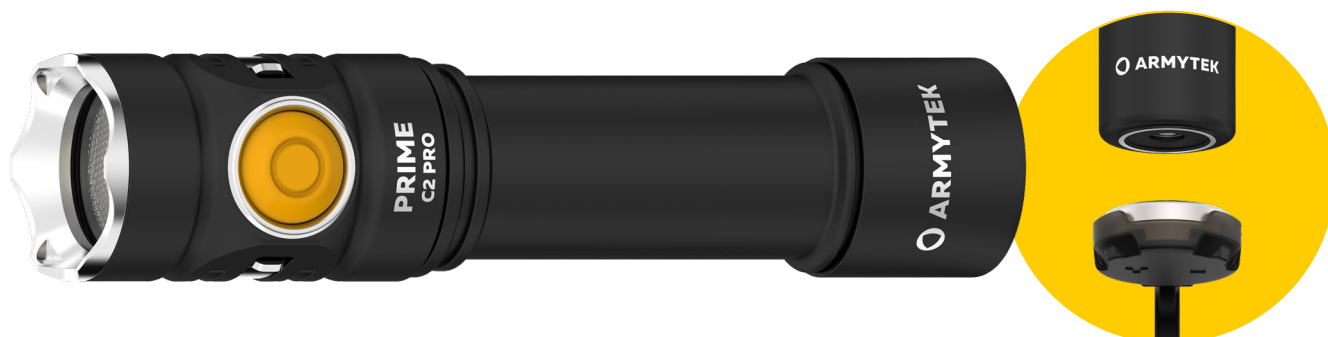

WHAT'S NEW IN PRIME C2 PRO

New optical system and TIR-lense:

transmits more lumens, provides comfortable wide beam with 120° spill

Maximum LED efficiency:

instead of 1700 lm in the previous version we achieved impressive

2400
LUMENS

New head design: improved heat dissipation and brighter light with more lumens

Enlarged side button: softer and more comfortable pressing

Improved springs: new springs for better protection of the battery and driver and increased performance efficiency

New magnetic charger:

the flashlight charges 2 times faster

3 h 40 min

MAGNETIC USB CHARGER

Robust and water resistant magnetic connector

Stylish body: matte anodizing, laconic style, new corporate branding

Reduced size: shortened body for even more comfortable day-to-day carry

Steel striking bezel: for additional protection of the optical system in the event of a fall and for self-defence

Innovated electronics and firmware: extended runtimes and enhanced brightness

Simple operation by default: easy to use right out of the box (6 modes), possible to switch to professional advanced operation with 12 modes

Active real-time temperature control:

when the temperature becomes close to +58 °C, brightness decreases, allowing to avoid flashlight and battery overheating and burns. Compliance with European safety standards

Upgraded set: higher capacity battery 3500 mAh and fast magnetic USB charger included