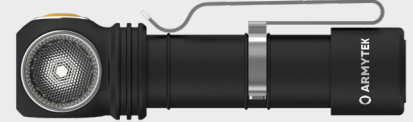

WIZARD C2 PRO

2500
MAX LUMENS

131
METERS THROW

6.5
MONTHS RUNTIME

WHITE, WARM
LIGHT

RECHARGEABLE
Magnetic USB charger
and battery included

DIMENSIONS
Length 112 mm
Head diameter 33 mm
Weight with battery 115 g

Legendary multi flashlight is now even brighter, more reliable and convenient

Updated version of the legendary Wizard Pro multi flashlight. Wizard C2 Pro is the perfect solution for those who are looking for a multifunctional flashlight for continuous professional and day-to-day use. The model is characterized by incredible brightness and maximum beam distance in the multi flashlight lineup. Charges from any USB power source using magnetic USB cable. The set includes comfortable headmount, clip for attaching to clothes or a backpack,

3 in 1

1 HEADLAMP

Simple one-hand operation, reliable head-mount. Solid body without long wires, weak rubber connectors and unnecessary boxes. The flashlight is easily installed, removed and 180° rotatable in the mount. Quick-release silicone ring provides additional fixation.