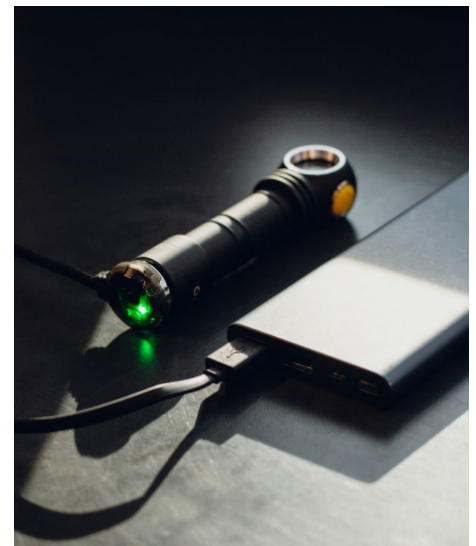

Simple operation by default: easy to use right out of the box (6 modes), possible to switch to professional advanced operation with 12 modes

Improved springs: new springs for better protection of the battery and driver and increased performance efficiency

Active real-time temperature control: ensures safe and comfortable use. When the temperature becomes close to +58 °C, the brightness decreases, which allows avoiding flashlight and battery overheating, as well as LED degradation. Compliant with European safety standards

Steel bezel: additional protection of the optical system

Stylish body: matt anodizing and laconic design

Ready-to-use solution: 18650 Li-Ion 3500 mAh battery and fast magnetic USB charger included