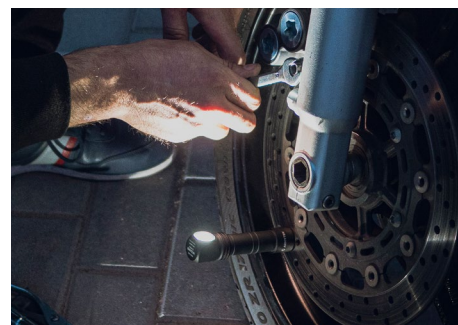

Removable stainless steel clip has two options for installation on the flashlight, provides a reliable mounting on clothing, belt or bag, as well as deep fit on the pocket.