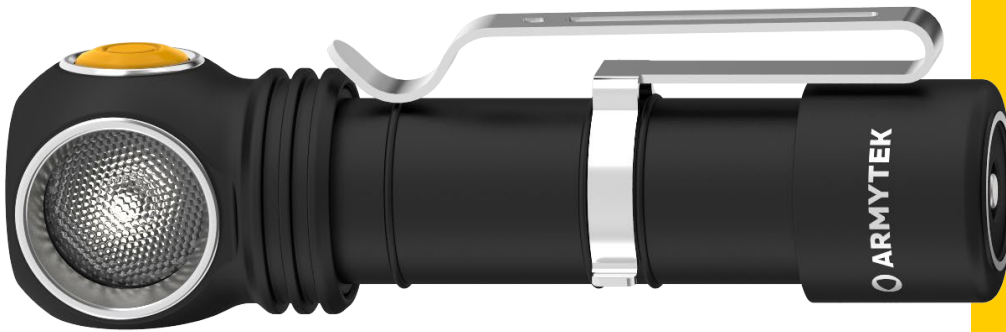

WIZARD C2 PRO FEATURES

Specially designed optical system and TIR-lens: transmits more lumens, provides greater beam distance with comfortable wide spill

Maximum LED efficiency: impressive for such a compact model brightness of

2500
LUMENS

Thought-out head design: improved heat dissipation and brighter light with more lumens

Large side button: soft and comfortable pressing

Innovated electronics: combination of high brightness and prolonged runtimes

Intelligent charging algorithm: safe current to extend battery life. The included 18650 Li-Ion 3500 mAh battery is charged in

3 h 40 min