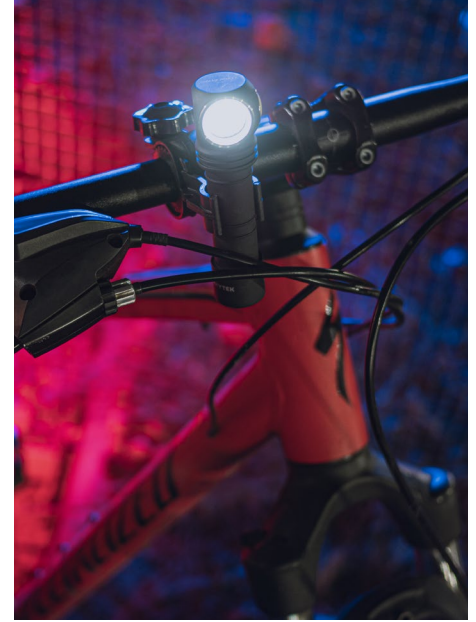

WIZARD C2 PRO

2500
MAX LUMENS

131
METERS THROW

6.5
MONTHS RUNTIME

WHITE, WARM
LIGHT

RECHARGEABLE
Magnetic USB charger
and battery included

DIMENSIONS
Length 112 mm
Head diameter 33 mm
Weight with battery 115 g

Legendary multi flashlight is now even brighter, more reliable and convenient

Updated version of the legendary Wizard Pro multi flashlight. Wizard C2 Pro is the perfect solution for those who are looking for a multifunctional flashlight for continuous professional and day-to-day use. The model is characterized by incredible brightness and maximum beam distance in the multi flashlight lineup. Charges from any USB power source using magnetic USB cable. The set includes comfortable headmount, clip for attaching to clothes or a backpack,

3 in 1

1 HEADLAMP

Simple one-hand operation, reliable head-mount. Solid body without long wires, weak rubber connectors and unnecessary boxes. The flashlight is easily installed, removed and 180° rotatable in the mount. Quick-release silicone ring provides additional fixation.

- Powerful electronics provides impressive light output and record runtimes. Constant brightness even at low ambient temperatures and not fully charged battery
- Multicolor temperature, battery level and state indication
- Convenient wide beam of fully upgraded optical system, steel bezel and tempered glass with anti-reflective coating for protection of the TIR-lens