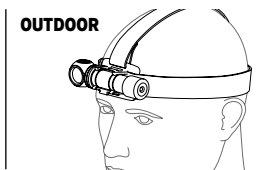

WIZARD C2 PRO

2500
MAX LUMENS

131
METERS THROW

6.5
MONTHS RUNTIME

WHITE, WARM
LIGHT

RECHARGEABLE
Magnetic USB charger
and battery included

DIMENSIONS
Length 112 mm
Head diameter 33 mm
Weight with battery 115 g