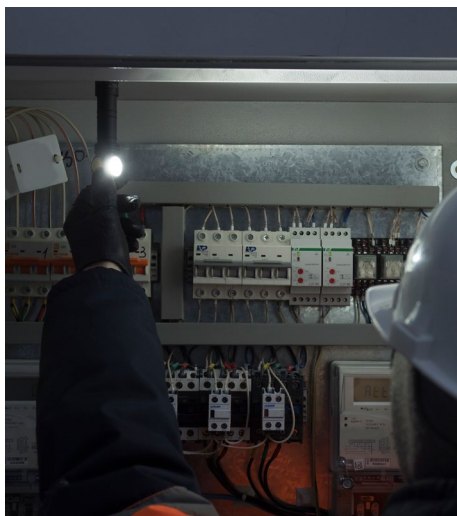

Simple operation by default: easy to use right out of the box (6 modes), possible to switch to professional advanced operation with 10 modes

Improved springs: new springs for better protection of the battery and driver and increased performance efficiency

Active real-time temperature control: ensures safe and comfortable use. When the temperature becomes close to +58 °C, the brightness decreases, which allows avoiding flashlight and battery overheating, as well as LED degradation. Compliant with European safety standards

Steel bezel: additional protection of the optical system

Stylish body: matt anodizing and laconic design

Ready-to-use solution: 21700 Li-Ion 5000 mAh battery, battery adapter for use of any 18650 Li-Ion battery and fast magnetic USB charger included