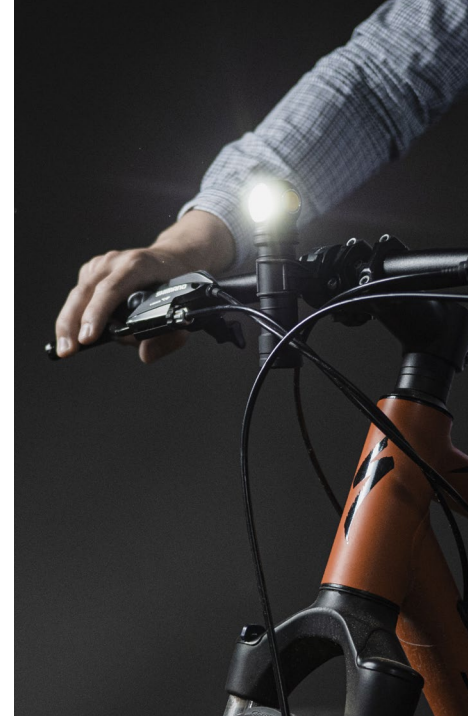

world multifunctional Armytek Wizard lineup with record light output of 4000 lumens. The 3 in 1 multi flashlight for outdoor activities, hobbies and work is comparable in power to a spotlight.

The main advantages of the flashlight are wide beam angles 110°:150° and impressive for such a compact model brightness. Combined with extended runtimes provided by the larger capacity 21700 Li-Ion battery, these features make the use as effective as possible. Thanks to the battery adapter in the set,

the flashlight also works on the common 18650 Li-Ion power supply. Headmount, clip, holster, magnet in the tailcap and optional bike mount ABM-01 provide various attachment options. Wizard C2 Pro Max is also compatible with original hard hat mounts for industrial works and mountaineering. Wide flood light of the flashlight is optimal both for operating at a close distance and for highlighting large spaces. Suitable for service and industrial works, outdoor activities or sports.

**3 in 1**

**1 HEADLAMP**

Simple one-hand operation, reliable head-mount. Solid body without long wires, weak rubber connectors and unnecessary boxes. The flashlight is easily installed, removed and 180° rotatable in the mount. Quick-release silicone ring provides additional fixation.

**2 EVERY DAY CARRY LIGHT**

Compact design, convenient side button, special matt anti-abrasive finish without rough knurling. Durable nylon holster, robust removable steel clip and strong built-in tail magnet.