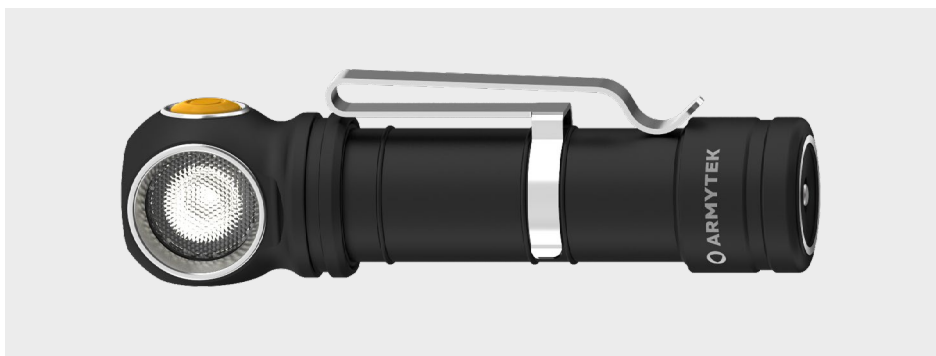

WIZARD C2 PRO MAX NEXT GENERATION FLASHLIGHT FEATURES

Specially designed optical system and TIR-lens: transmits more lumens, provides comfortable wide beam with 150° spill.

Maximum LED efficiency: wide new generation LED ensures better light efficiency with impressive output of

4000
LUMENS

Thought-out head design: improved heat dissipation and brighter light with more lumens

Large side button: soft and comfortable pressing

Innovated electronics: combination of high brightness and prolonged runtimes

Intelligent charging algorithm: safe current to extend battery life. The included 21700 Li-Ion 5000 mAh battery is charged in

5 h 20 min