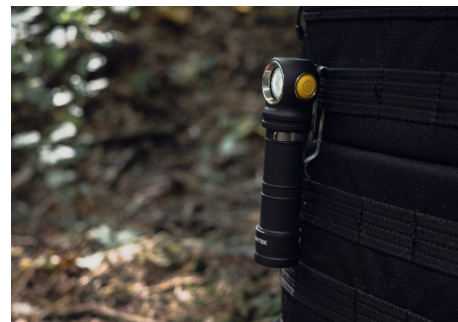

Well-thought-out set of accessories

Comfortable headmount with two soft elastic bands, lightweight holder made from composite material and rubber ring for additional fixation. The bands securely hold the flashlight, do not rub the skin and leave no marks. The flashlight is installed in one motion, the size of the mount is adjustable.