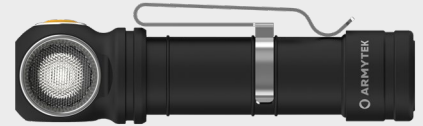

# WIZARD C2 PRO MAX

**4000**  
MAX LUMENS

**114**  
METERS THROW

**2**  
MONTHS RUNTIME

WHITE, WARM  
LIGHT

**RECHARGEABLE**

Magnetic USB charger  
and battery included

**DIMENSIONS**

Length 121.5 mm  
Head diameter 34.4 mm  
Weight with battery 149 g

Flagship product  
in the multi flashlight  
lineup – brightness  
like never before

Flashlight for those who need not just bright, but astonishing light. Wizard C2 Pro Max is the newest model of the demanded all over the

world multifunctional Armytek Wizard lineup with record light output of 4000 lumens. The 3 in 1 multi flashlight for outdoor activities, hobbies and work is comparable in power to a spotlight.

The main advantages of the flashlight are wide beam angles 110°:150° and impressive for such a compact model brightness. Combined with extended runtimes provided by the larger capacity 21700 Li-Ion battery, these features make the use as effective as possible. Thanks to the battery adapter in the set,