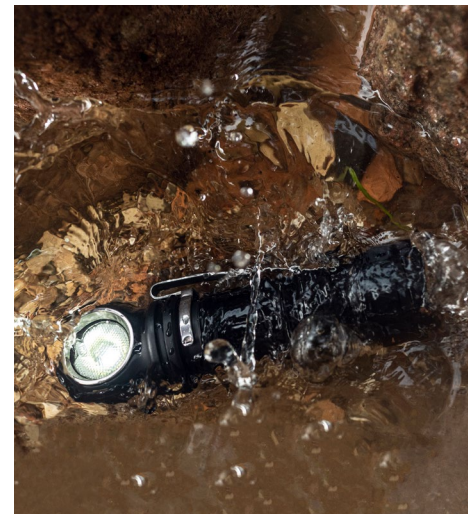

3 SPORTS FLASHLIGHT

Body made from durable and lightweight aircraft-grade aluminium, improved shock resistance. New springs for better battery and driver protection, constant light without flickering. Multiple variants of installation, optional accessories for mounting on sporting gear.