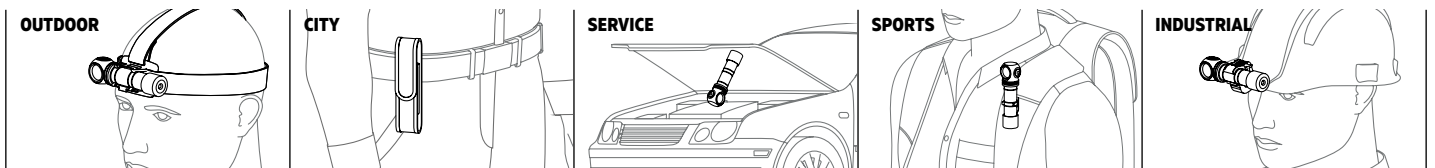

Flagship product
in the multi flashlight
lineup – brightness
like never before

Flashlight for those who need not just bright, but astonishing light. Wizard C2 Pro Max is the newest model of the demanded all over the

world multifunctional Armytek Wizard lineup with record light output of 4000 lumens. The 3 in 1 multi flashlight for outdoor activities, hobbies and work is comparable in power to a spotlight.

The main advantages of the flashlight are wide beam angles 110°:150° and impressive for such a compact model brightness. Combined with extended runtimes provided by the larger capacity 21700 Li-Ion battery, these features make the use as effective as possible. Thanks to the battery adapter in the set,

the flashlight also works on the common 18650 Li-Ion power supply. Headmount, clip, holster, magnet in the tailcap and optional bike mount ABM-01 provide various attachment options. Wizard C2 Pro Max is also compatible with original hard hat mounts for industrial works and mountaineering. Wide flood light of the flashlight is optimal both for operating at a close distance and for highlighting large spaces. Suitable for service and industrial works, outdoor activities or sports.