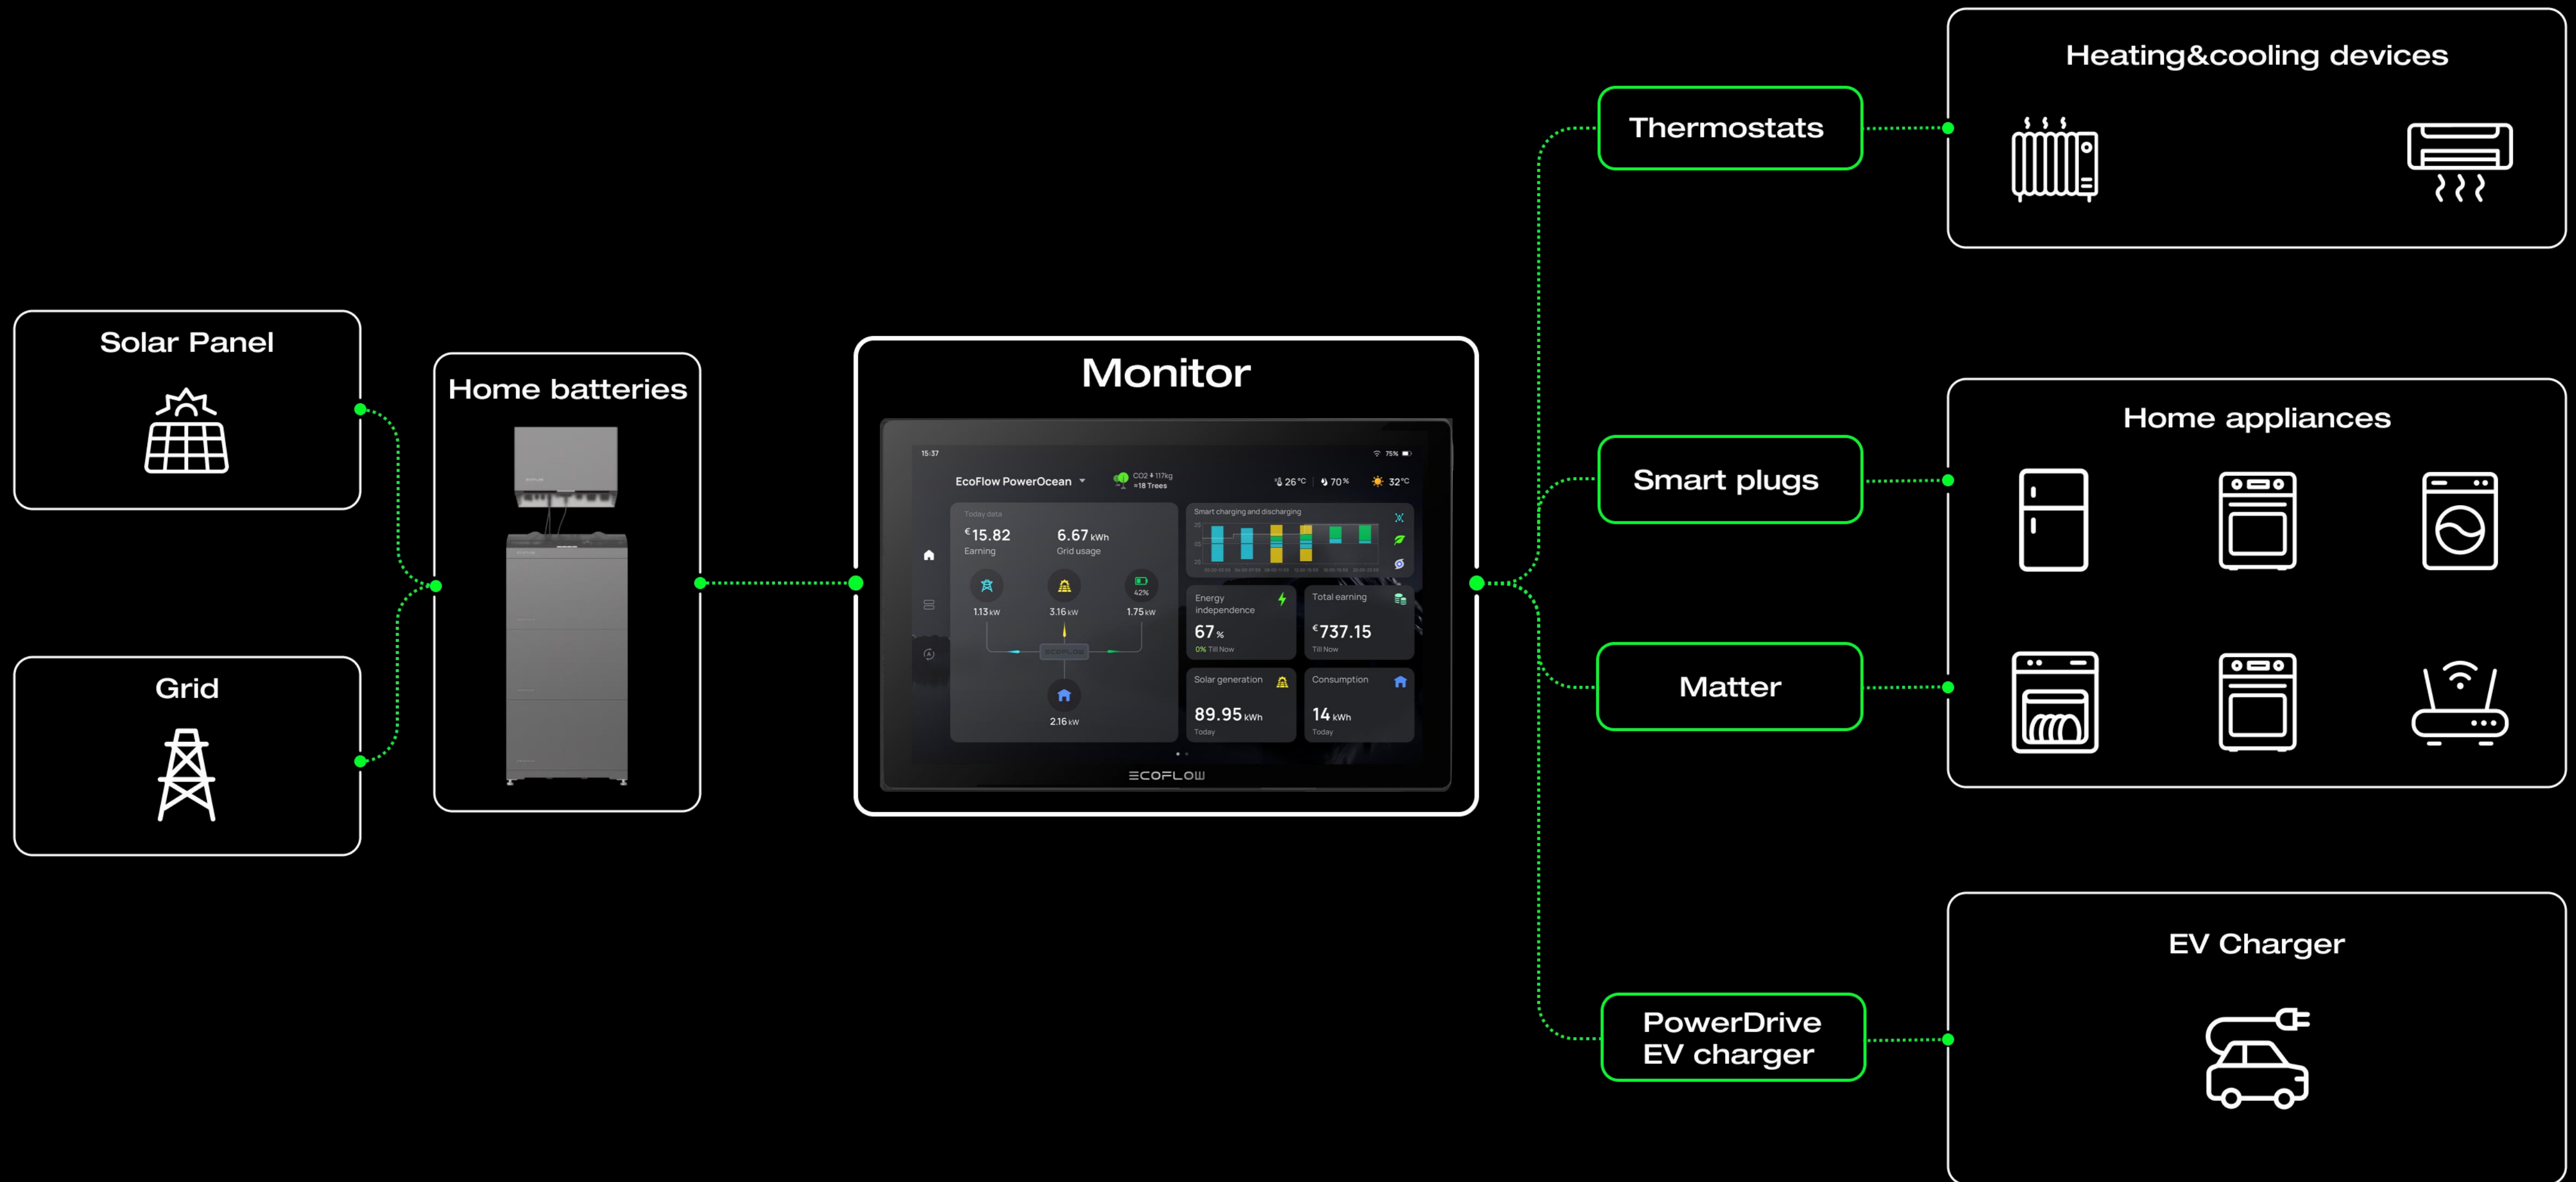

“I’m using smart meter and smart plugs to control my home energy. During the day, the solar panel is charging my power station. But when it’s at night, I will feed the energy back to the grid, to save electricity bills.”

And to eventually go for a smart, sustainable, power-independent life.

PowerInsight Home Energy Manager

The all-in-one home energy
management system

EcoFlow PowerInsight

is an all-in-one home energy control system, designed to optimize your home energy management, improve power efficiency, and save electricity bills for a smart, connected home.

Home energy management system

Smart home control panel

Get an EcoFlow Home Energy Monitor, so you can...

Monitor energy data all in one glance

Optimize energy usage to save energy and money

Device control to run a smart, connected home

A smarter way to run your smart home.

EcoFlow PowerInsight forms a powerful ecosystem where all home appliances are connected. It allows users to control all the connected home appliances at any time according to their needs.