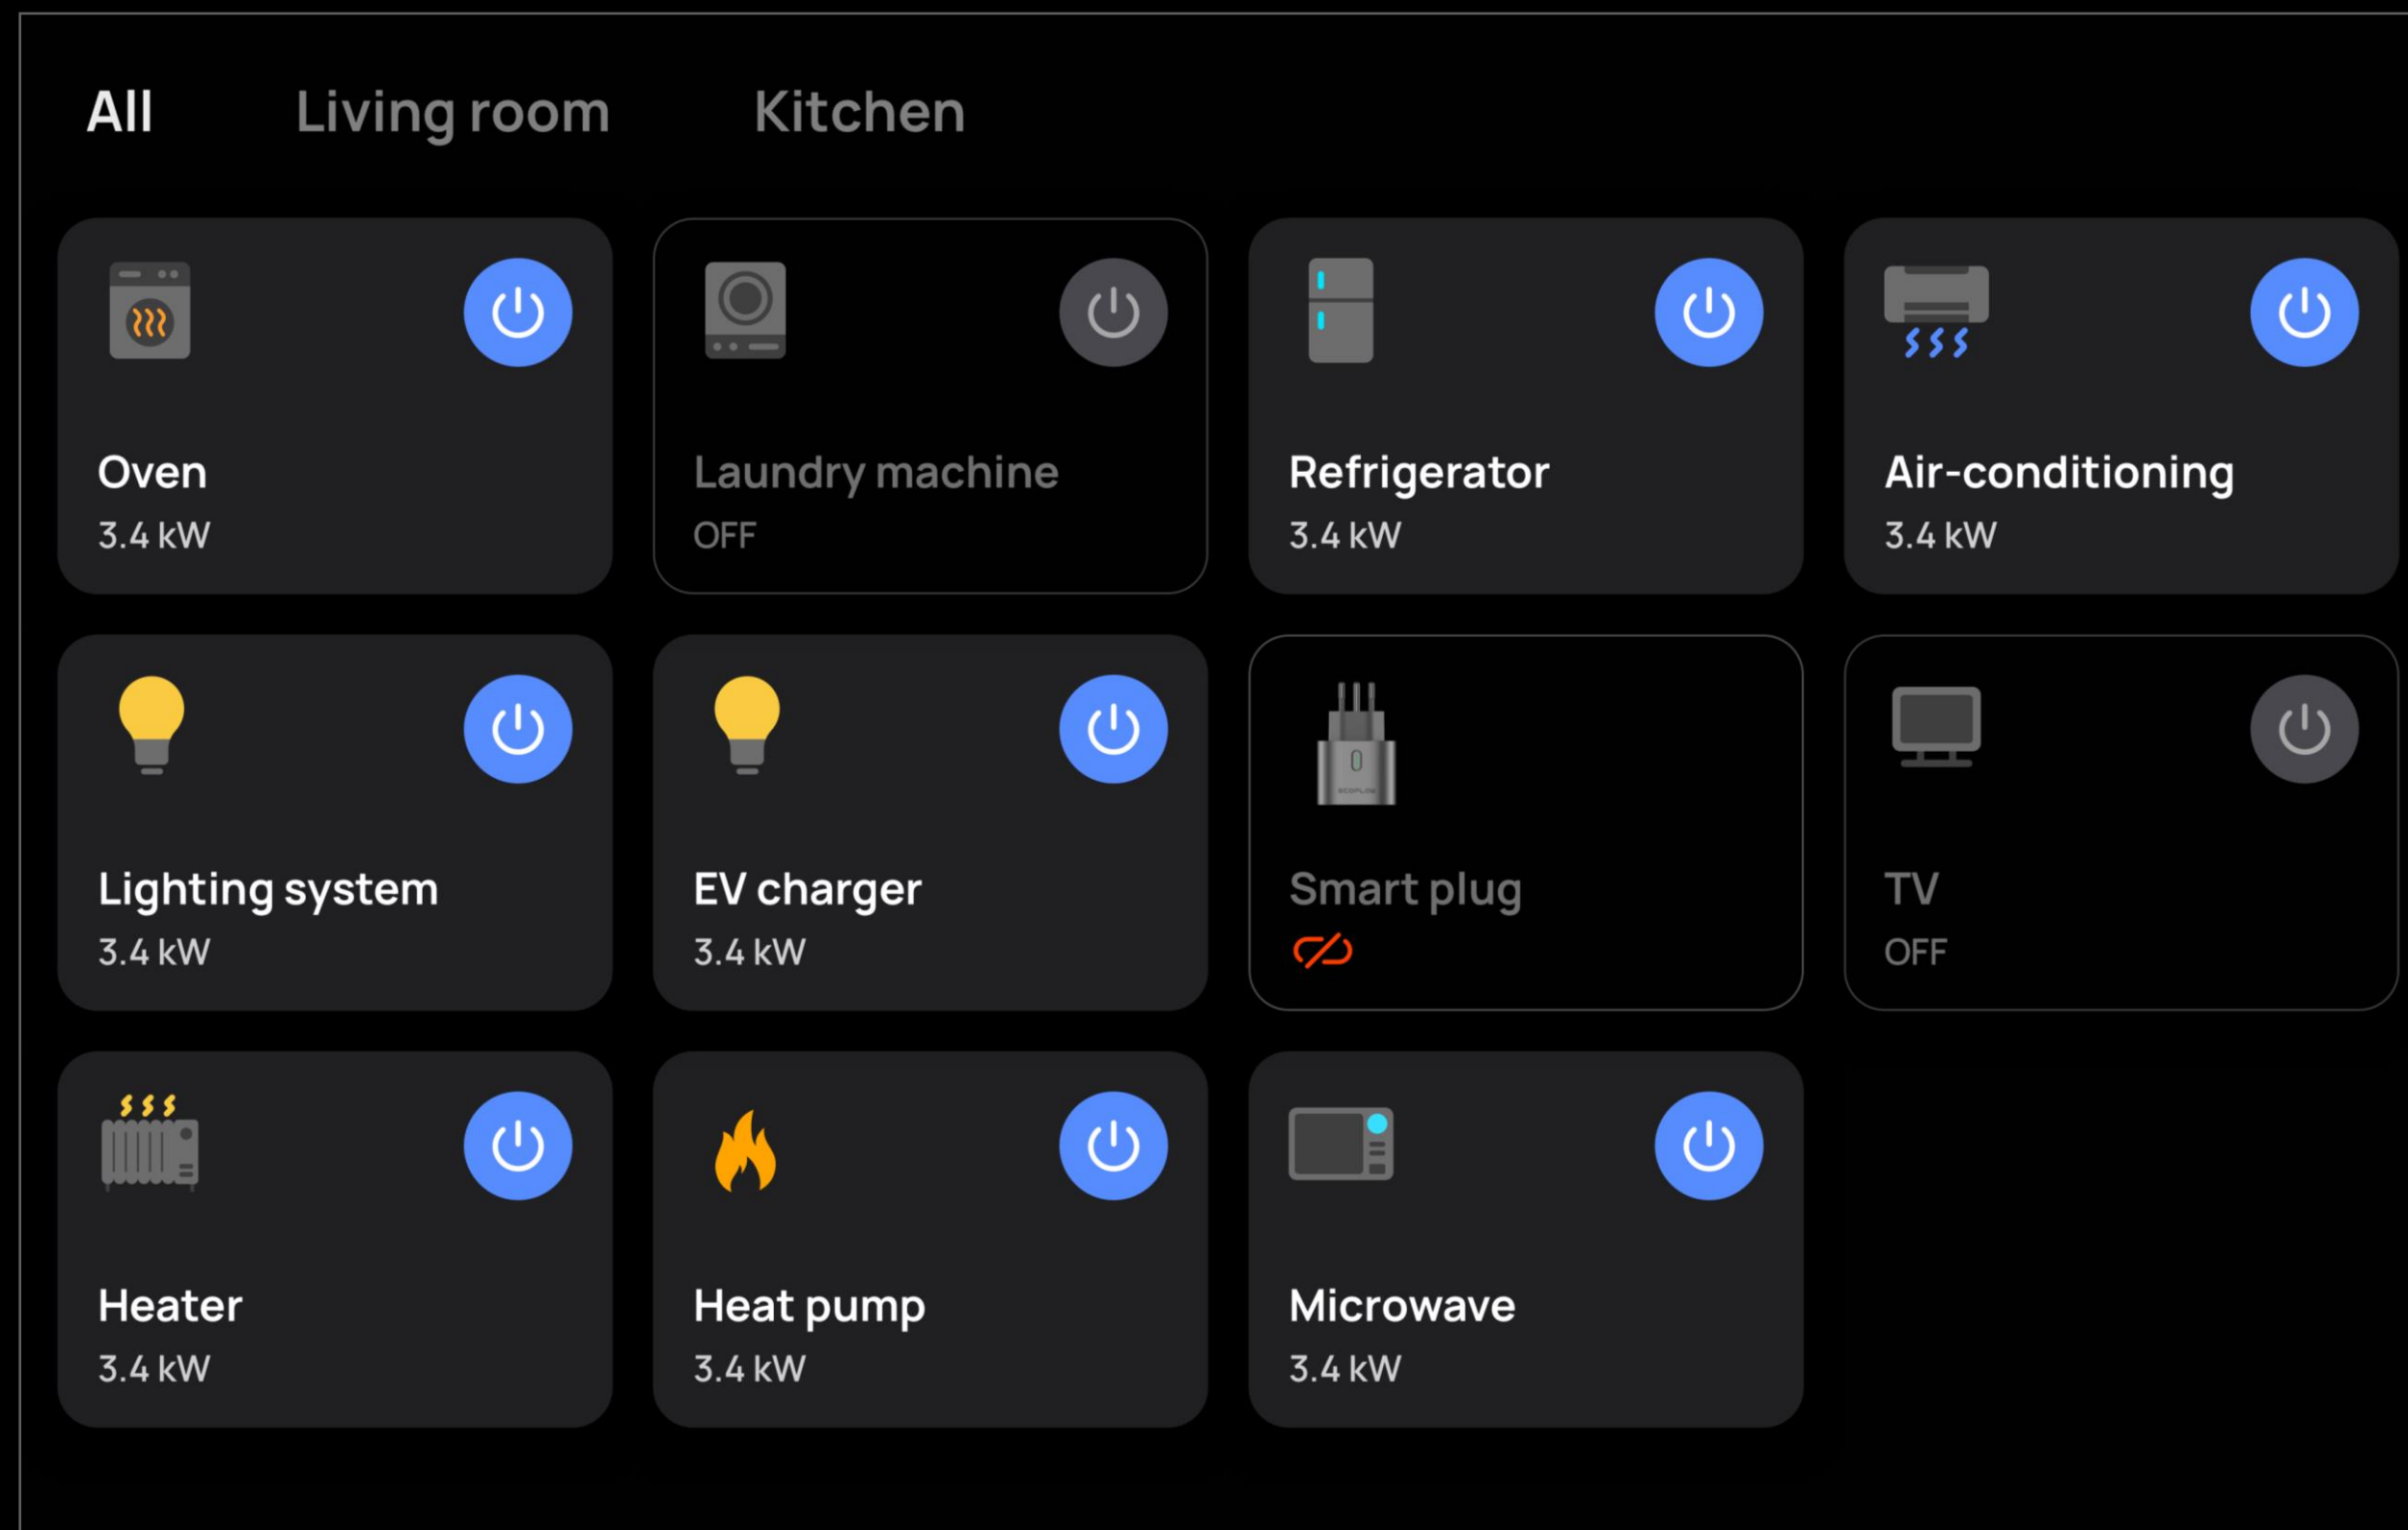

- Solar power generation
- Home energy consumption & sources
- Remaining battery
- Energy bill saved
- CO2 emission avoided
- Temperature
- Weather conditions
- And more...

Energy optimization by multiple modes:

Your smart energy optimizer and money saver

- Use battery power or solar power when the electricity rate is high.
- Feed into the grid at the point of highest return.
- Estimate the best charging/discharging time for the battery.
- Alert when devices are running too long.

Energy optimization by multiple modes:

Use the energy the way you like to maximize power efficiency

- Pre-set battery storage as you need it.
- Customize the battery charging/discharging limit as preferred.
- Customize the running time for all devices as desired.

A smarter way to run your smart home.

EcoFlow PowerInsight forms a powerful ecosystem where all home appliances are connected. It allows users to control all the connected home appliances at any time according to their needs.