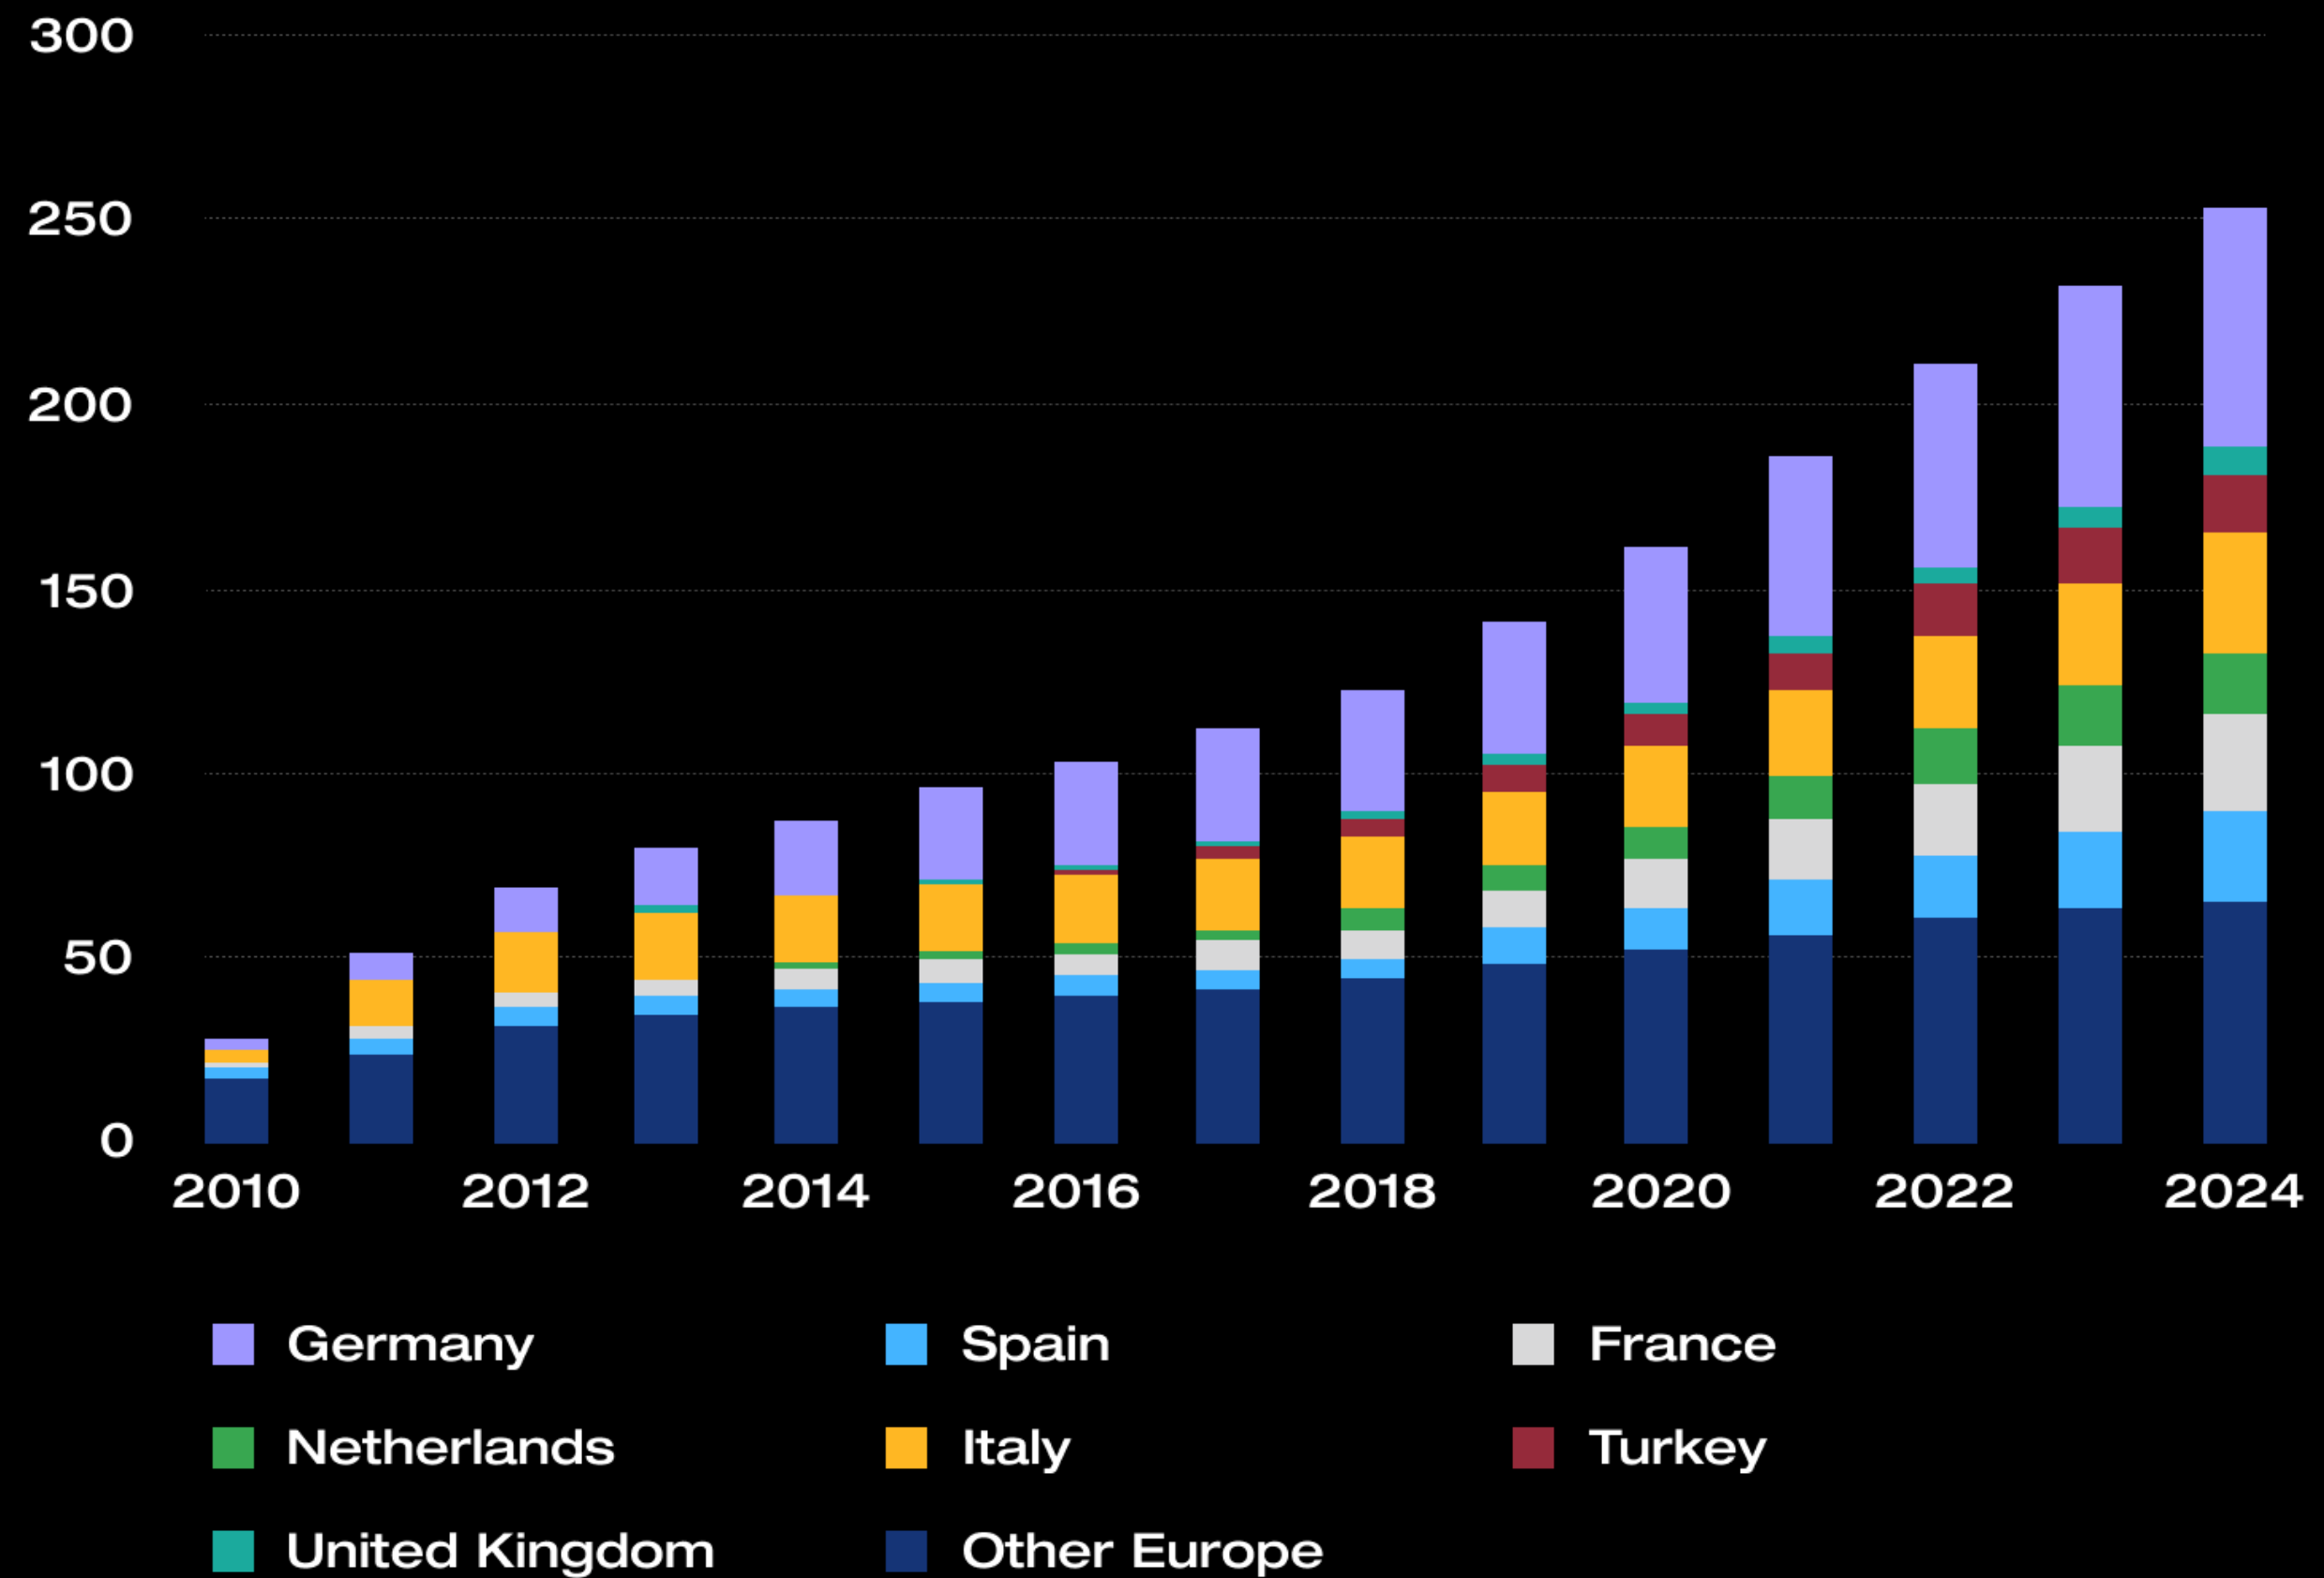

More and more users are going solar, as electricity rates is getting higher and higher

Cumulative solar PV installations, Europe, 2010-2024

Imagine that you are a German family of 4, your household normally uses 4,000 kWh of electricity per year.

In 2022, you paid 1760€/year, rising by 55% on average.