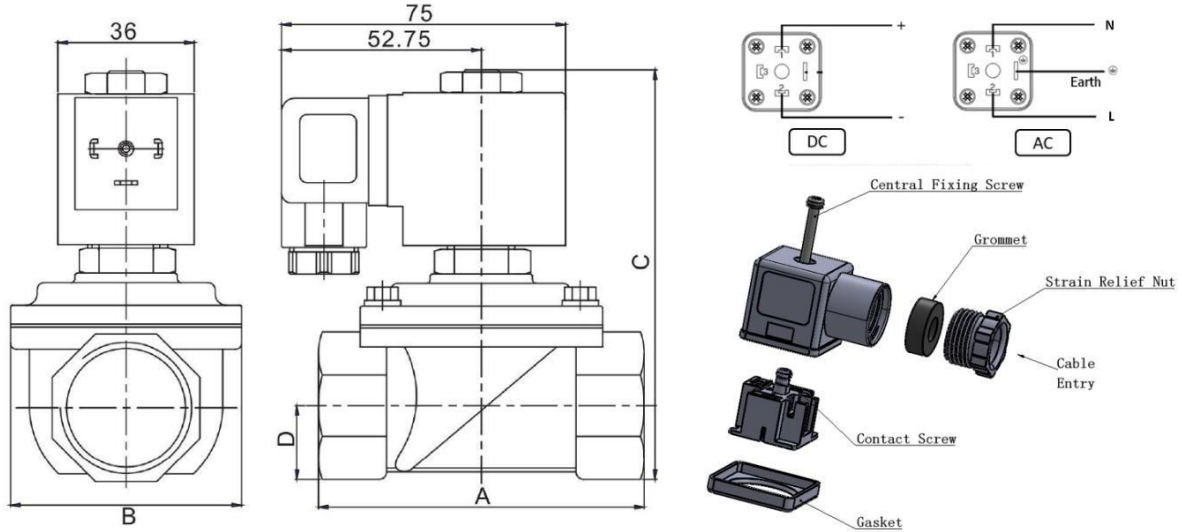

## 2 Ports 2 Position Solenoid Valve

Item No.	A	B	C	D
2832834, 2832835, 3062665, 3062666	68 mm	56 mm	95 mm	13.5 mm
3062667, 3552919	68 mm	56 mm	102 mm	16.5 mm

Item No.	3062665	3062666	2832834	2832835	3552919	3062667
Function	2 ports / 2 position					
Voltage	24 V DC	230 V AC	24 V DC	230 V AC	24 V DC	230 V AC
Port size	G 3/8		G 1/2		G 3/4	
Fluid	Air, Water					
Acting type	Direct Lifting					
Working pressure	0 - 10 Bar					
Orifice	15 mm	15 mm	17 mm	17 mm	20 mm	20 mm
Kv	3.86				8.04	
Temperature	-10 - 80°C					
Seal material	NBR					
Body material	Brass					