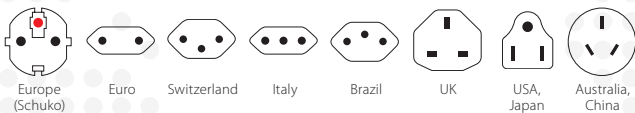

Suitable for

Compatibility (Input)