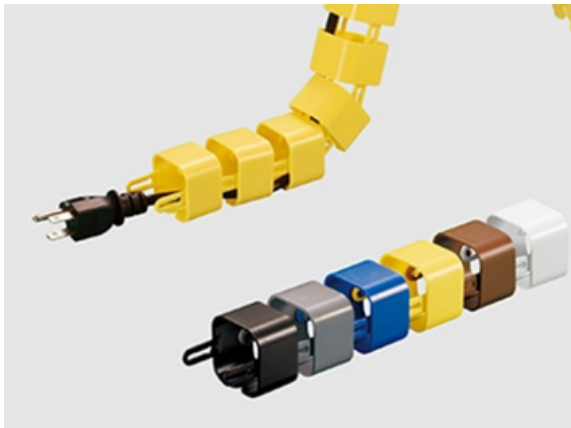

Data Sheet - TRU Components Modular Cable Holder

Last updated: 20 May 2024

Technical Data

Product type : Cable bridge
Material : ABS plastic
Content per bundle : 15 pcs

Product Picture

Line Drawing

Technical Table

Article number	Length (in mm)	Width (in mm)	Cable diameter	Length after assembling (in mm)	Color
3133322	35	35	31	55	black
3133323	35	35	31	55	white
3133324	40	40	36	60	black
3133325	40	40	36	60	white