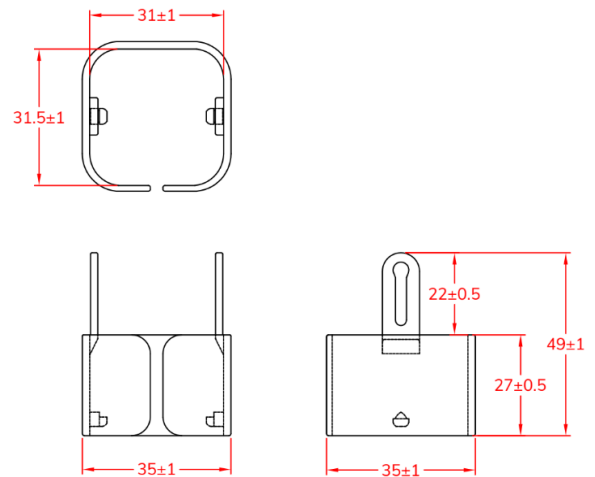

Data Sheet - TRU Components Modular Cable Holder

Last updated: 20 May 2024

Technical Data

Product type : Cable bridge
Material : ABS plastic
Content per bundle : 15 pcs

Product Picture

Line Drawing

Technical Table

Article number	Length (in mm)	Width (in mm)	Cable diameter	Length after assembling (in mm)	Color
3133322	35	35	31	55	black
3133323	35	35	31	55	white
3133324	40	40	36	60	black
3133325	40	40	36	60	white