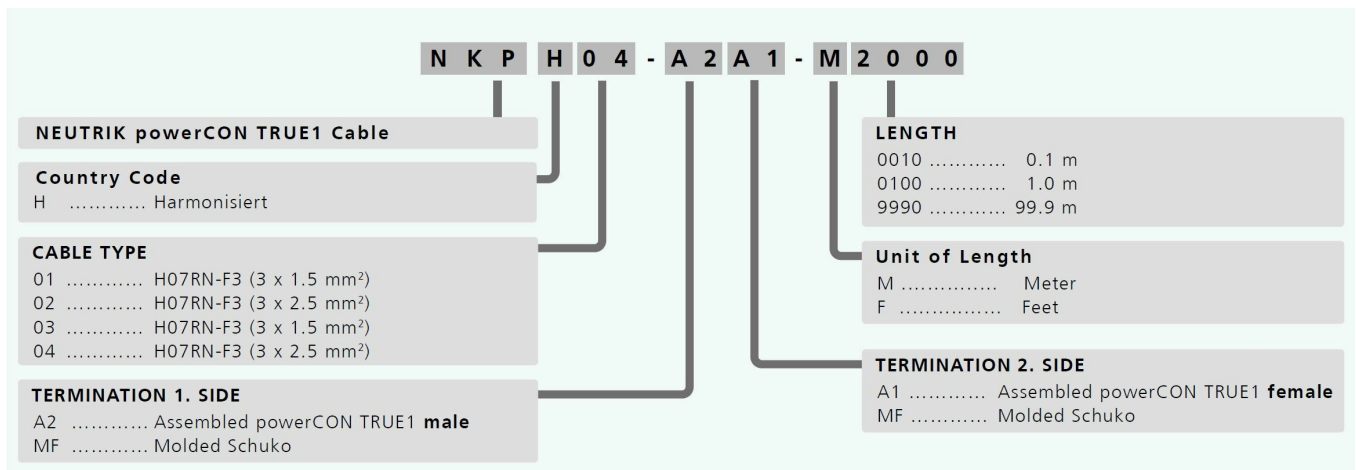

Article Variations

Article name	Details	Order code
NKPH01-MFA1-M0150	1.5 m 3x1.5 mm² H07RN Schuko "E+F" (m) powerCON® TRUE1® TOP (f)	1027576
NKPH01-MFA1-M0300	3 m 3x1.5 mm² H07RN Schuko "E+F" (m) powerCON® TRUE1® TOP (f)	1036429
NKPH02-MFA1-M0150	1.5 m 3x2.5 mm² H07RN Schuko "E+F" (m) powerCON® TRUE1® TOP (f)	1027577
NKPH02-MFA1-M0300	3 m 3x2.5 mm² H07RN Schuko "E+F" (m) powerCON® TRUE1® TOP (f)	1036430
NKPH02-A2MF-M0150	1.5 m 3x2.5 mm² H07RN powerCON® TRUE1® TOP (m) Schuko (f)	1027578

Type Descriptions

CABLE TYPE 01 / 02 - OZOFLEX PRYSMIAN; CABLE TYPE 03 / 04 - TITANEX NEXANS