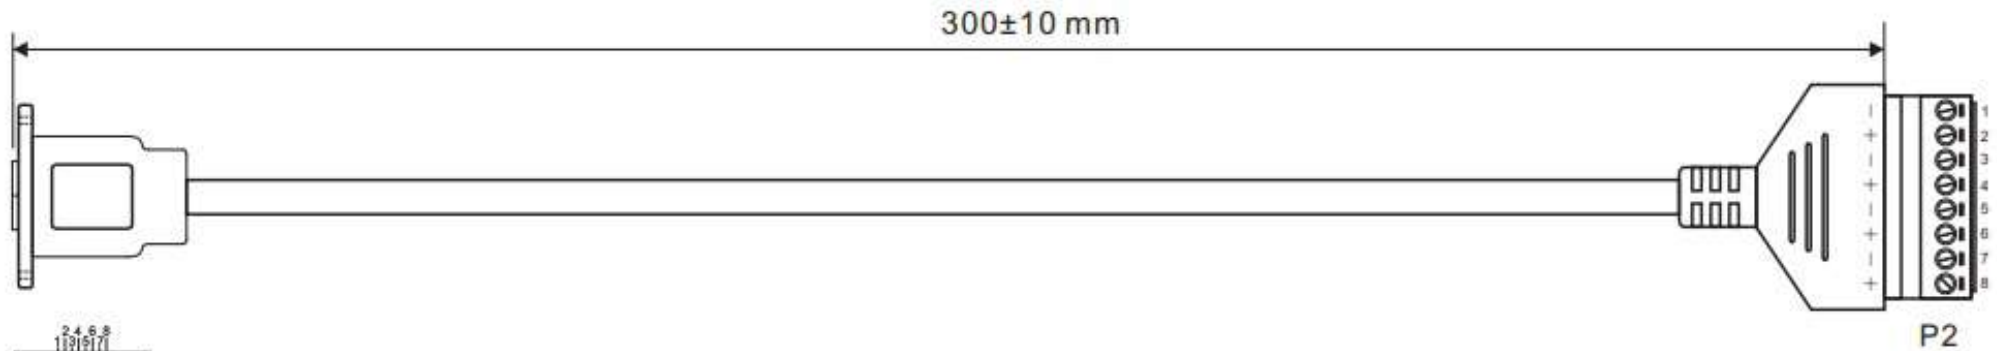

RJ45 8P8C Female Socket to 8 way terminals, Pluggable adapter, screw termination, Cable length 300mm, terminator to terminator BN 3221988

Connector Type	RJ 45, Female
Outer sheath material	PVC
Sheath Color	Black
Voltage rating	12 V/DC
Current rating	1.5 A
Suits wire range	AWG 26-20 (0.15-0.5mm ²)
Operating temperature	-10 to +85°C
Operating humidity	95% RH max.
Storage temperature	-10 to +60°C
Storage humidity	15 - 60% RH