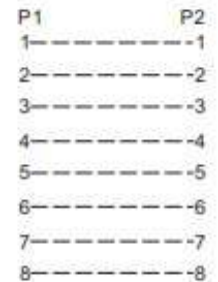

RJ45 8P8C Female Socket to 8 way terminals, Pluggable adapter, screw termination, Cable length 300mm, terminator to terminator BN 3221988

Connector Type	RJ 45, Female
Outer sheath material	PVC
Sheath Color	Black
Voltage rating	12 V/DC
Current rating	1.5 A
Suits wire range	AWG 26-20 (0.15-0.5mm ²)
Operating temperature	-10 to +85°C
Operating humidity	95% RH max.
Storage temperature	-10 to +60°C
Storage humidity	15 - 60% RH