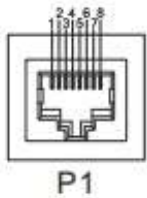

RJ45 8P8C Female Socket to 8 way terminals, Pluggable adapter, screw termination, Cable length 300mm, terminator to terminator BN 3221988

Connector Type	RJ 45, Female
Outer sheath material	PVC
Sheath Color	Black
Voltage rating	12 V/DC
Current rating	1.5 A
Suits wire range	AWG 26-20 (0.15-0.5mm ²)
Operating temperature	-10 to +85°C
Operating humidity	95% RH max.
Storage temperature	-10 to +60°C
Storage humidity	15 - 60% RH