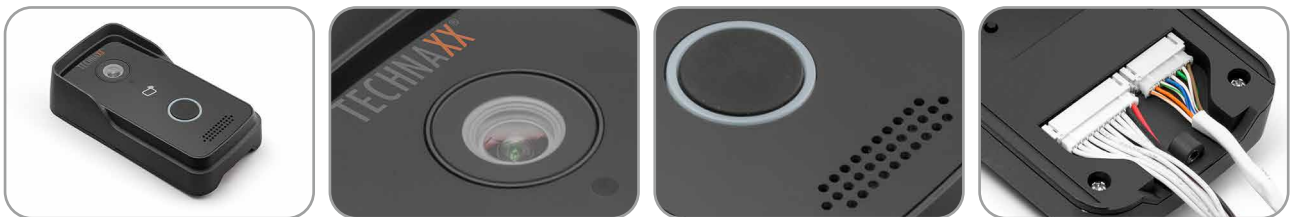

Smart WiFi Video Door Phone TX-82

Video Door Phone with WiFi outdoor camera & door opener function

 HD Camera 720P with CMOS Sensor / HD Kamera 720P mit CMOS Sensor	 Monitoring Entrance Areas / Überwachung von Eingangsbereichen	 Real Time Video Recording / Echtzeit-Videoaufnahme	 Picture Snapshot Function / Foto-Schnappschussaufnahme
 Live preview via mobile phone / Live-Bild via Mobiltelefon	 Unlock door by RFID/NFC Chip or APP / Türöffnung via RFID/NFC Chip oder APP	 Viewing Angle 120° horizontal & 105° vertical / Sichtwinkel 120° horizontal & 105° vertikal	 Night Vision Function / Nachtsichtfunktion
 Push Notice via APP by door ring & tamper alarm signal / Push-Nachricht via APP bei Türklingel & Sabotage-Alarmsignal	 Supports 2-Way Communication / Gegensprechanlage	 Storage on MicroSD Card / Speicherung auf MicroSD Karte	 IP65 Waterjet & Dust Protection / IP65 Strahlwasser- & Staubschutz

- 1/4" CMOS image sensor HD with 1 megapixel
- Real Time Video HD 720P via APP
- Video resolution 1280x720
- Viewing angle 125° horizontal & 105° vertical
- Night Vision Function ~1-2m with IR-Cut
- Push Notice via APP by door ring & tamper alarm signal
- 2-way communication via free iOS & Android APP
- Built-in microphone & speaker
- Supports chip card (RFID/NFC) to open the entrance door
- Connection via WiFi or network cable
- List of visitors with date & time
- Supports MicroSD cards up to 32GB
- IP65 camera protection class (against waterjet & dust)