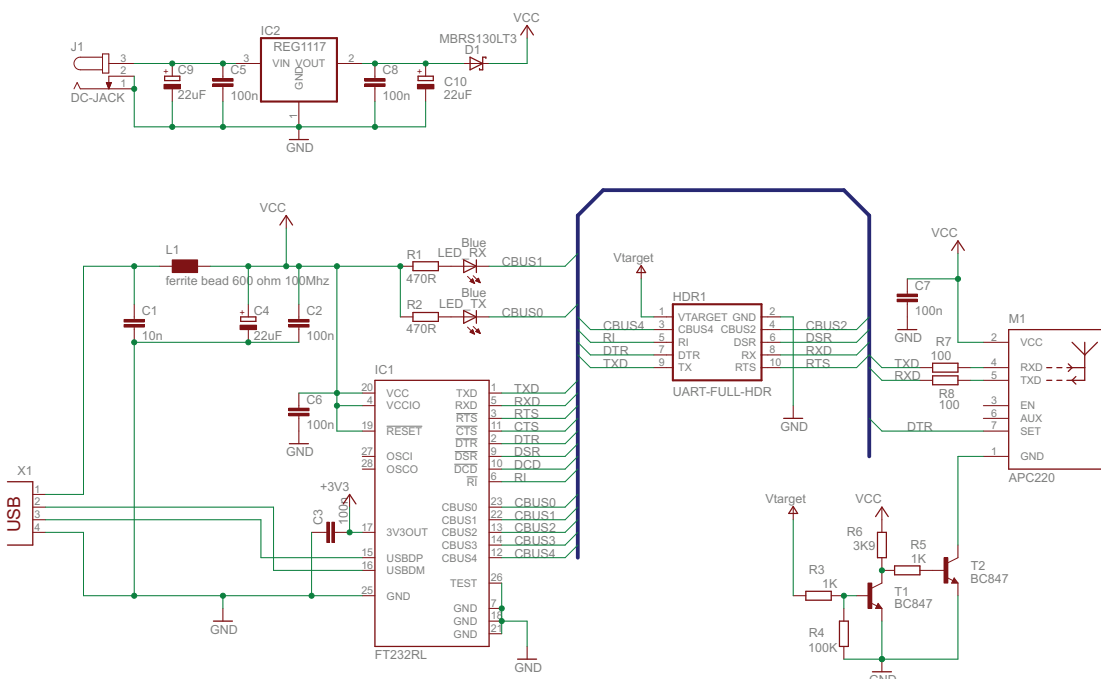

RP6v2 TRANSCEIVER für RP6 Roboter System

USB Seriell Adapter für RP6, RP6v2, RP6v2-M256-WIFI, Caterpillar, Robot Arm und Wild Thumper. Einschließlich Steckverbinder für APC220 oder Bluetooth Funkmodul.

www.arexx.com

RP6v2 TRANSCEIVER for RP6 Robot system

USB Serial adapter for RP6, RP6v2, RP6v2-M256-WIFI, Caterpillar, Robot Arm and Wild Thumper. Including an header for APC220 or Bluetooth RF module.

www.arexx.com