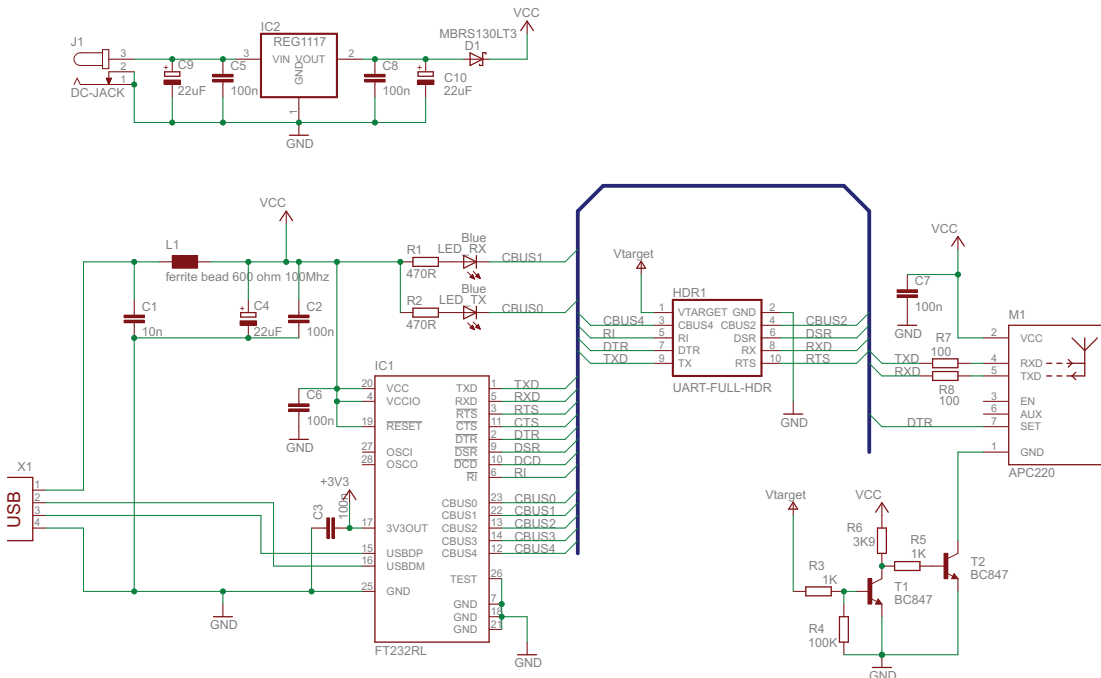

RP6v2 TRANSCEIVER für RP6 Roboter System

USB Seriell Adapter für RP6, RP6v2, RP6v2-M256-WIFI, Caterpillar, Robot Arm und Wild Thumper. Einschließlich Steckverbinder für APC220 oder Bluetooth Funkmodul.

www.arexx.com

RP6v2 TRANSCEIVER for RP6 Robot system

USB Serial adapter for RP6, RP6v2, RP6v2-M256-WIFI, Caterpillar, Robot Arm and Wild Thumper. Including an header for APC220 or Bluetooth RF module.

www.arexx.com