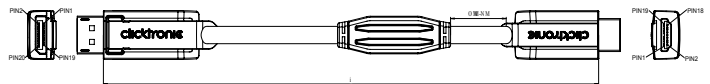

DisplayPort plug

HDMI™ plug (type A)