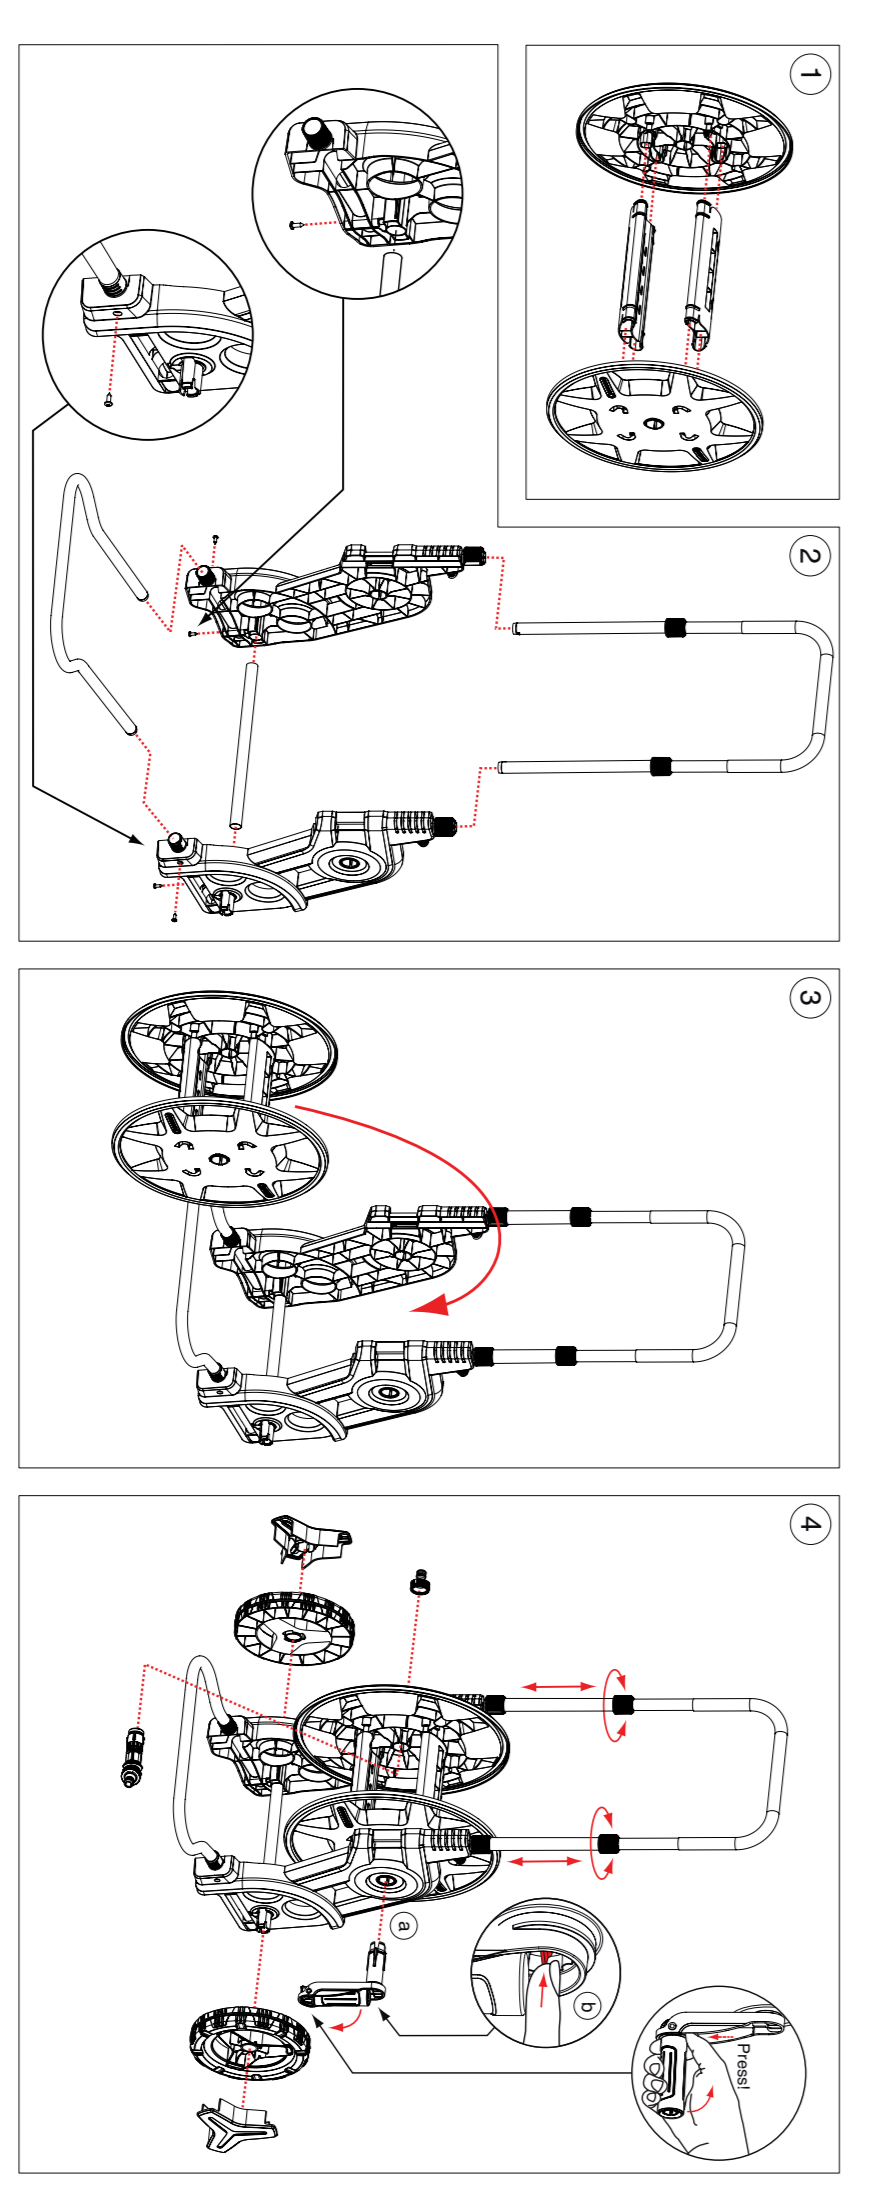

max. 60 m 13 mm (1/2")
max. 50 m 16 mm (5/8")
max. 35 m 19 mm (3/4")

- 1. Griff
- 2. Handlauf
- 3. Schlauchanschluss
- 4. Schlauch
- 5. Handlauf
- 6. Griff

Original GARDENA System
8000-20.950.01+8003-20.950.01

max. 60 m 13 mm (1/2")
max. 50 m 16 mm (5/8")
max. 35 m 19 mm (3/4")

Original GARDENA System

Original GARDENA System

CLASSIC 60 TS

max. 60 m 13 mm (1/2")
max. 50 m 16 mm (5/8")
max. 35 m 19 mm (3/4")

CLASSIC 60 TS

max. 60 m 13 mm (1/2")
max. 50 m 16 mm (5/8")
max. 35 m 19 mm (3/4")

Original GARDENA System

CLASSIC 60 TS

max. 60 m 13 mm (1/2")
max. 50 m 16 mm (5/8")
max. 35 m 19 mm (3/4")