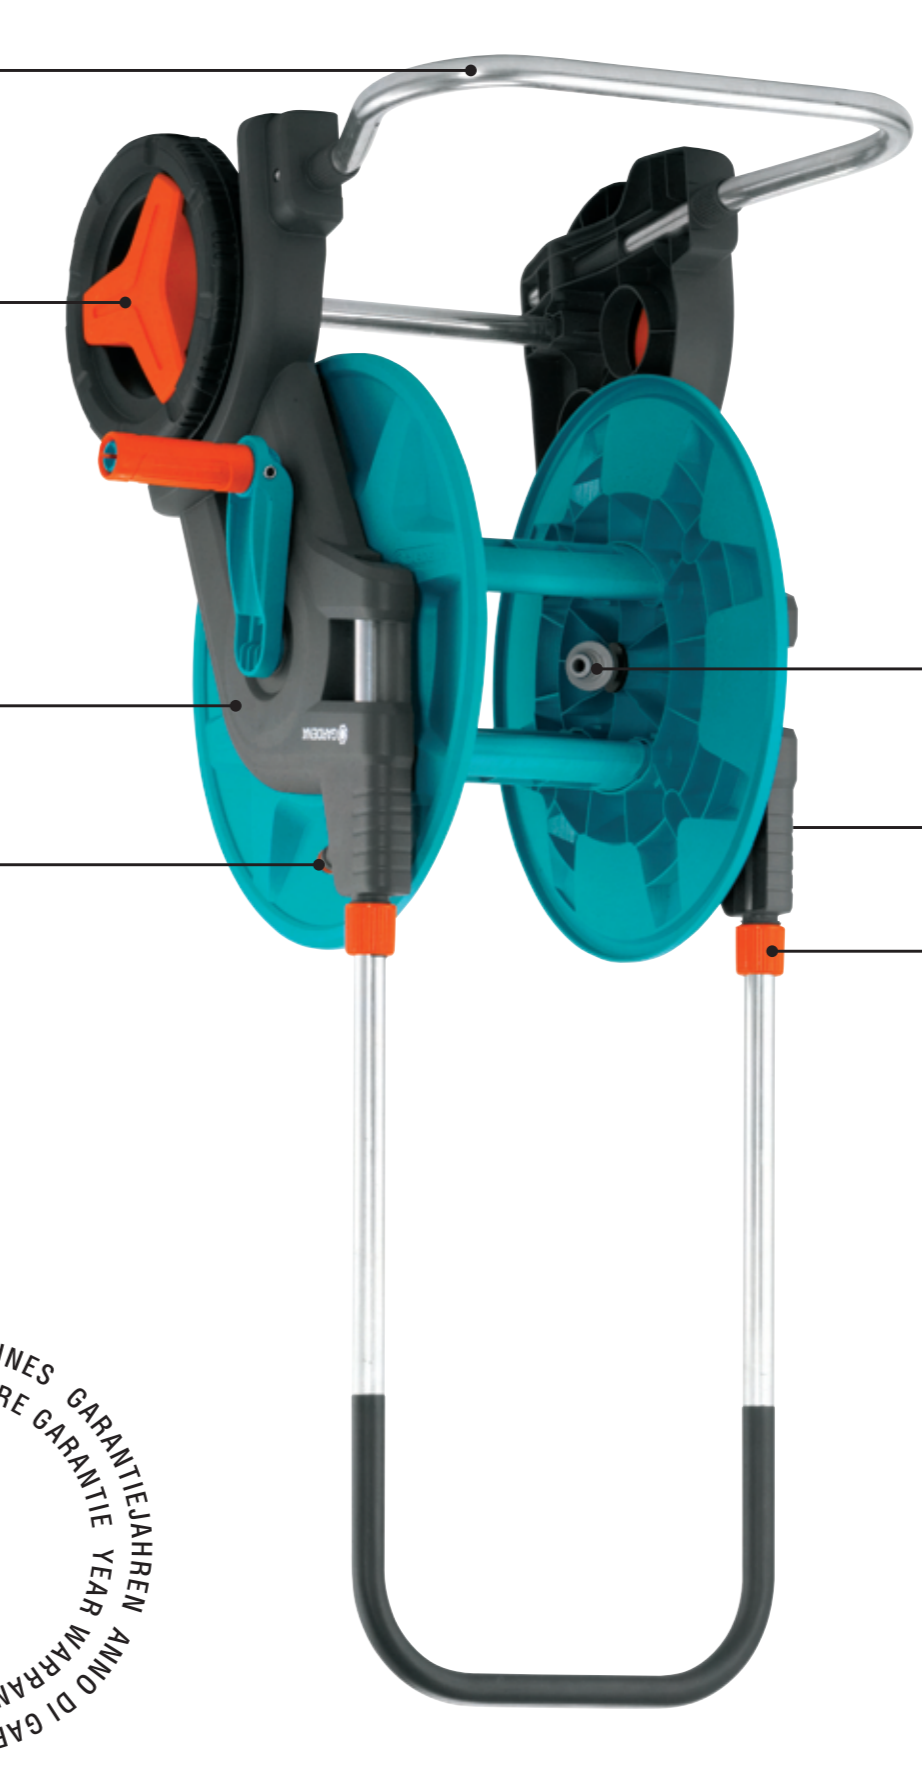

max. 60 m 13 mm (1/2")
max. 50 m 16 mm (5/8")
max. 35 m 19 mm (3/4")

- 1. Griff
- 2. Handlauf
- 3. Schlauchanschluss
- 4. Schlauch
- 5. Handlauf
- 6. Griff

Original GARDENA System
8000-20.950.01+8003-20.950.01

max. 60 m 13 mm (1/2")
max. 50 m 16 mm (5/8")
max. 35 m 19 mm (3/4")

Original GARDENA System

Original GARDENA System

CLASSIC 60 TS

max. 60 m 13 mm (1/2")
max. 50 m 16 mm (5/8")
max. 35 m 19 mm (3/4")

CLASSIC 60 TS

max. 60 m 13 mm (1/2")
max. 50 m 16 mm (5/8")
max. 35 m 19 mm (3/4")

Original GARDENA System

CLASSIC 60 TS

max. 60 m 13 mm (1/2")
max. 50 m 16 mm (5/8")
max. 35 m 19 mm (3/4")