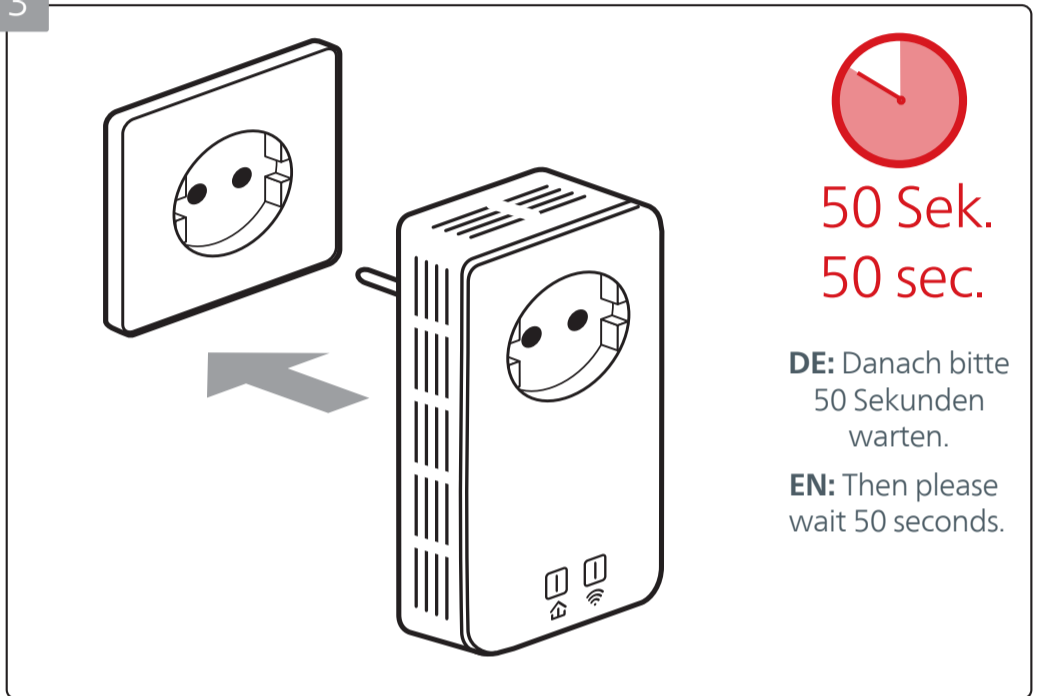

**There's an app for even greater convenience.
Complete Powerline control on your smartphone.**

**Compatible with all adapters of the 200/500/550/
650/1200 Mbps product series from devolo**

1

2

3

4

5a

✓