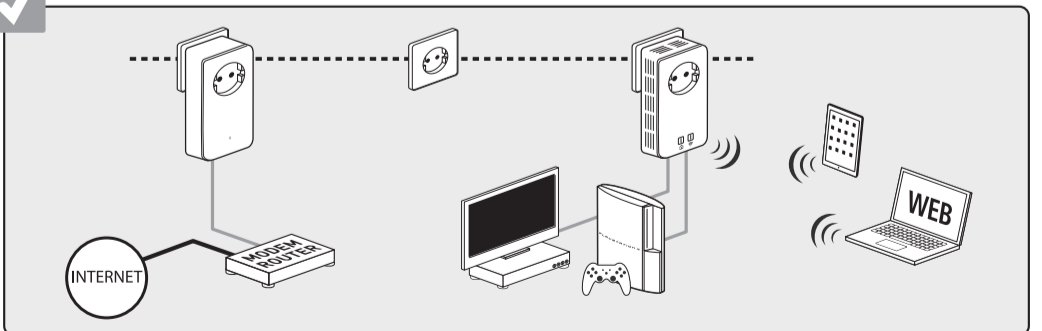

**There's an app for even greater convenience.
Complete Powerline control on your smartphone.**

**Compatible with all adapters of the 200/500/550/
650/1200 Mbps product series from devolo**

1

2

3

4

5a

✓