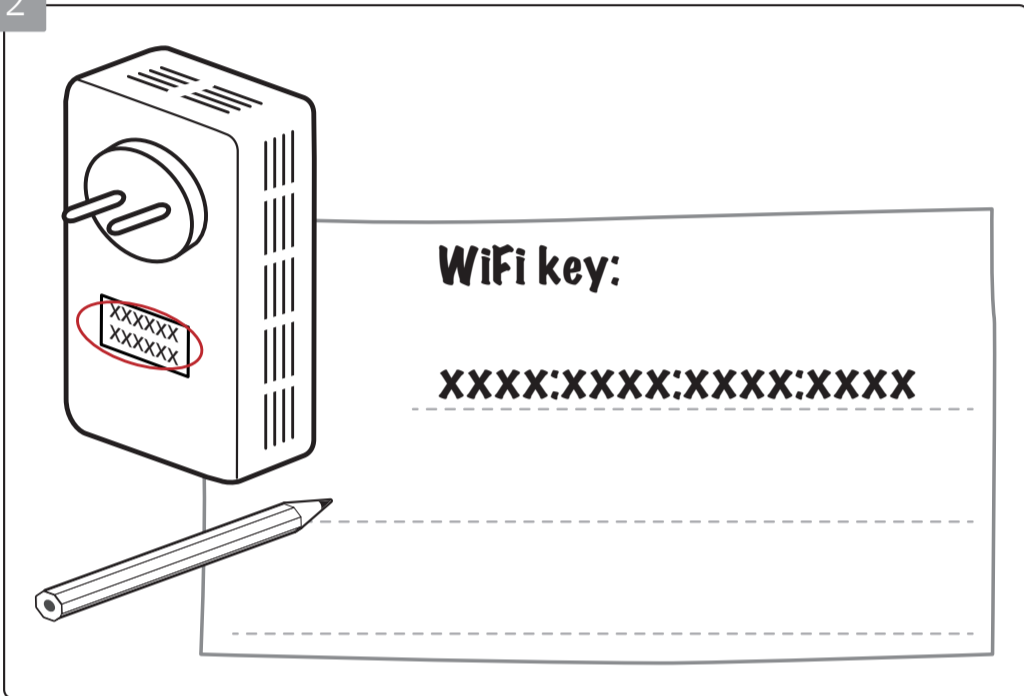

**There's an app for even greater convenience.
Complete Powerline control on your smartphone.**

**Compatible with all adapters of the 200/500/550/
650/1200 Mbps product series from devolo**

1

2

3

4

5a

✓