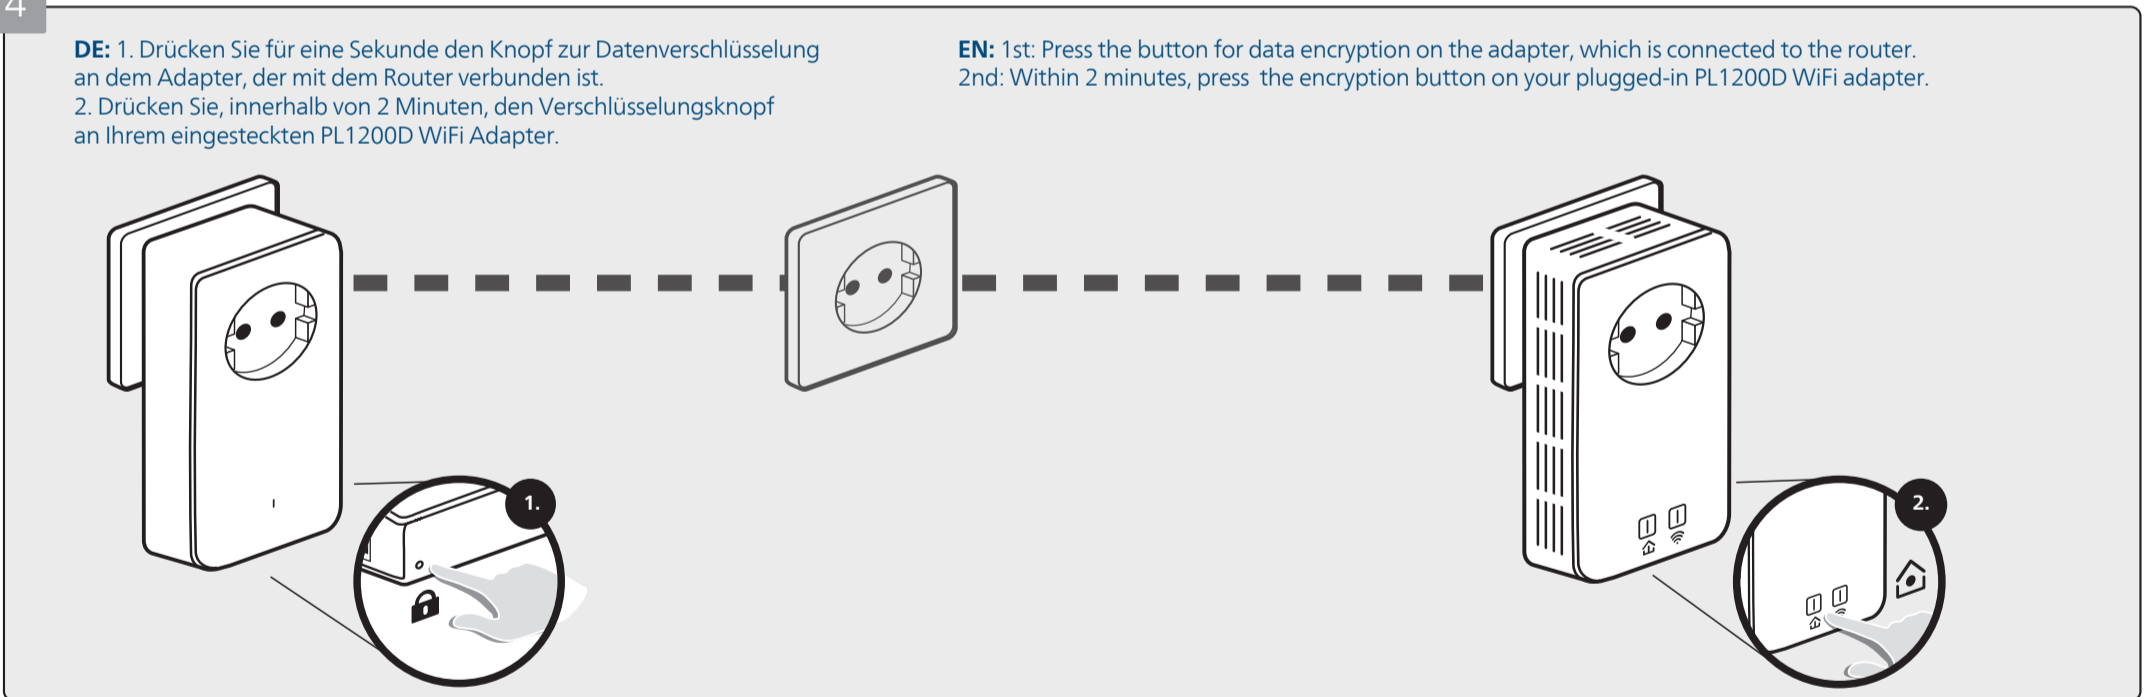

**There's an app for even greater convenience.
Complete Powerline control on your smartphone.**

**Compatible with all adapters of the 200/500/550/
650/1200 Mbps product series from devolo**

1

2

3

4

5a

✓