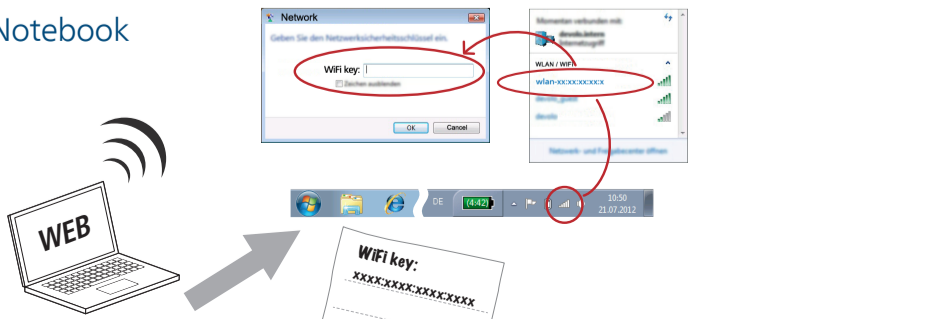

EN: Press the encryption button of a formerly installed adapter for one second, and within 2 minutes the new adapter.

4a

Smartphone

✓

4b

Notebook

i

Konfigurieren Sie Ihren Adapter / Configure your adapter