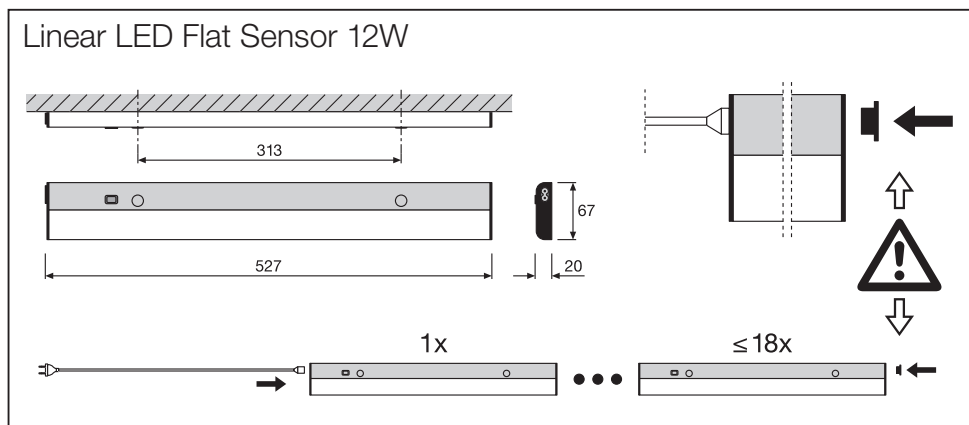

Linear LED Flat

Linear LED Flat ECO 5W

Linear LED Flat Sensor 12W

Linear LED Flat ECO 5W / Linear LED Flat Sensor 12W