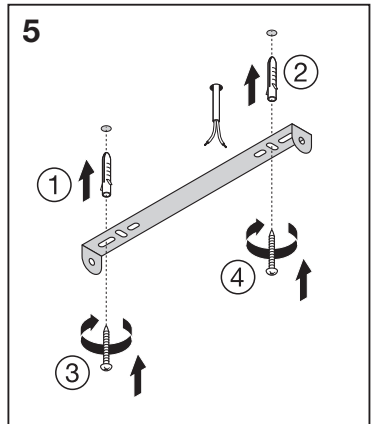

LED COLOR + WHITE

SQUARE 19W

ROUND 19W

220-240V~ · 50/60Hz
≤190mA · PF > 0.5

OSRAM 

LED COLOR + WHITE

LED COLOR + WHITE