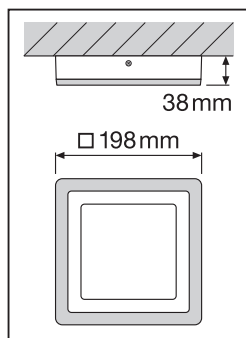

LED COLOR + WHITE

SQUARE 19W

ROUND 19W

220-240V~ · 50/60Hz
≤190mA · PF > 0.5

OSRAM 

LED COLOR + WHITE

LED COLOR + WHITE