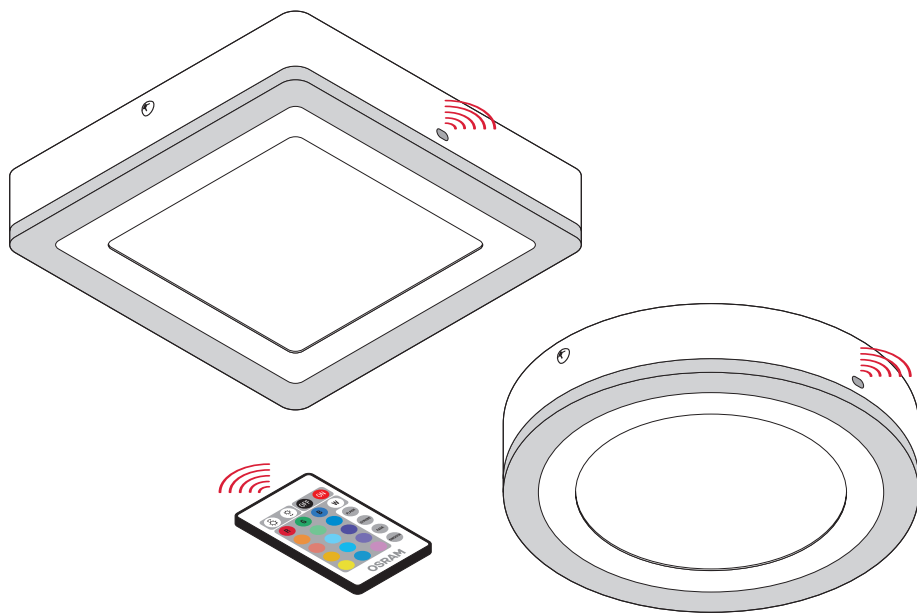

LED COLOR + WHITE

SQUARE 19W

ROUND 19W

220-240V~ · 50/60Hz
≤190mA · PF > 0.5

OSRAM 

LED COLOR + WHITE

LED COLOR + WHITE