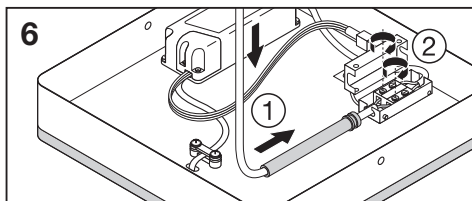

LED COLOR + WHITE

SQUARE 19W

ROUND 19W

220-240V~ · 50/60Hz
≤190mA · PF > 0.5

OSRAM 

LED COLOR + WHITE

LED COLOR + WHITE