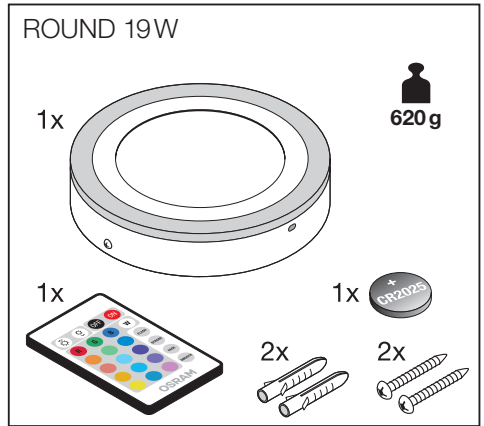

LED COLOR + WHITE

SQUARE 19W

ROUND 19W

220-240V~ · 50/60Hz
≤190mA · PF > 0.5

OSRAM 

LED COLOR + WHITE

LED COLOR + WHITE