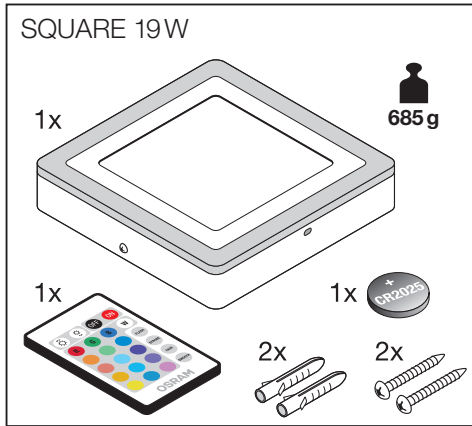

LED COLOR + WHITE

SQUARE 19W

ROUND 19W

220-240V~ · 50/60Hz
≤190mA · PF > 0.5

OSRAM 

LED COLOR + WHITE

LED COLOR + WHITE