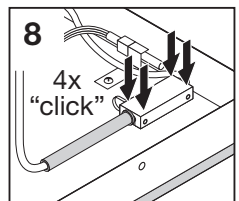

LED COLOR + WHITE

SQUARE 19W

ROUND 19W

220-240V~ · 50/60Hz
≤190mA · PF > 0.5

OSRAM 

LED COLOR + WHITE

LED COLOR + WHITE