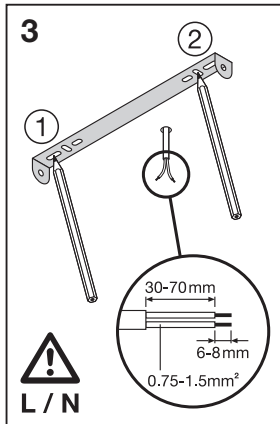

LED COLOR + WHITE

SQUARE 19W

ROUND 19W

220-240V~ · 50/60Hz
≤190mA · PF > 0.5

OSRAM 

LED COLOR + WHITE

LED COLOR + WHITE