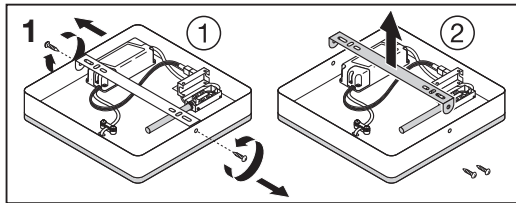

LED COLOR + WHITE

SQUARE 19W

ROUND 19W

220-240V~ · 50/60Hz
≤190mA · PF > 0.5

OSRAM 

LED COLOR + WHITE

LED COLOR + WHITE