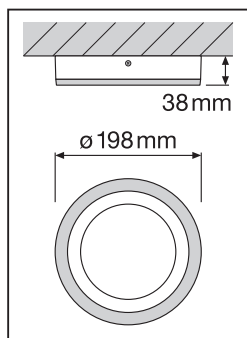

LED COLOR + WHITE

SQUARE 19W

ROUND 19W

220-240V~ · 50/60Hz
≤190mA · PF > 0.5

OSRAM 

LED COLOR + WHITE

LED COLOR + WHITE