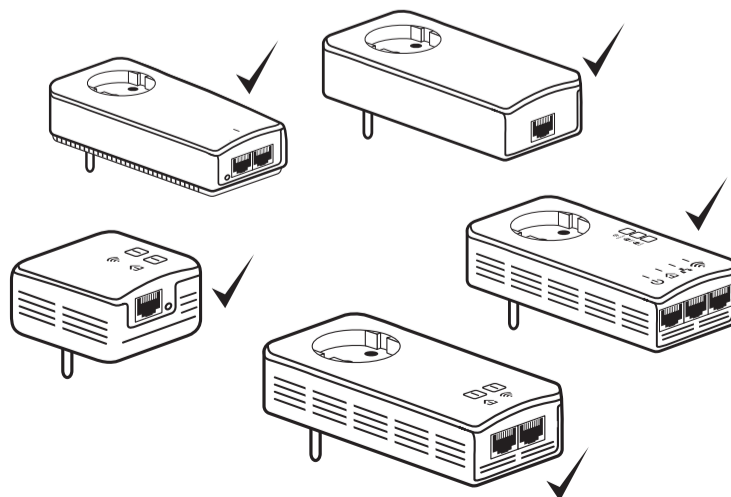

**There's an app for even greater convenience.
Complete Powerline control on your smartphone.**

**Compatible with all adapters of the 200/500/550/
650/1200 Mbps product series from devolo**

Lieferumfang / Package contents