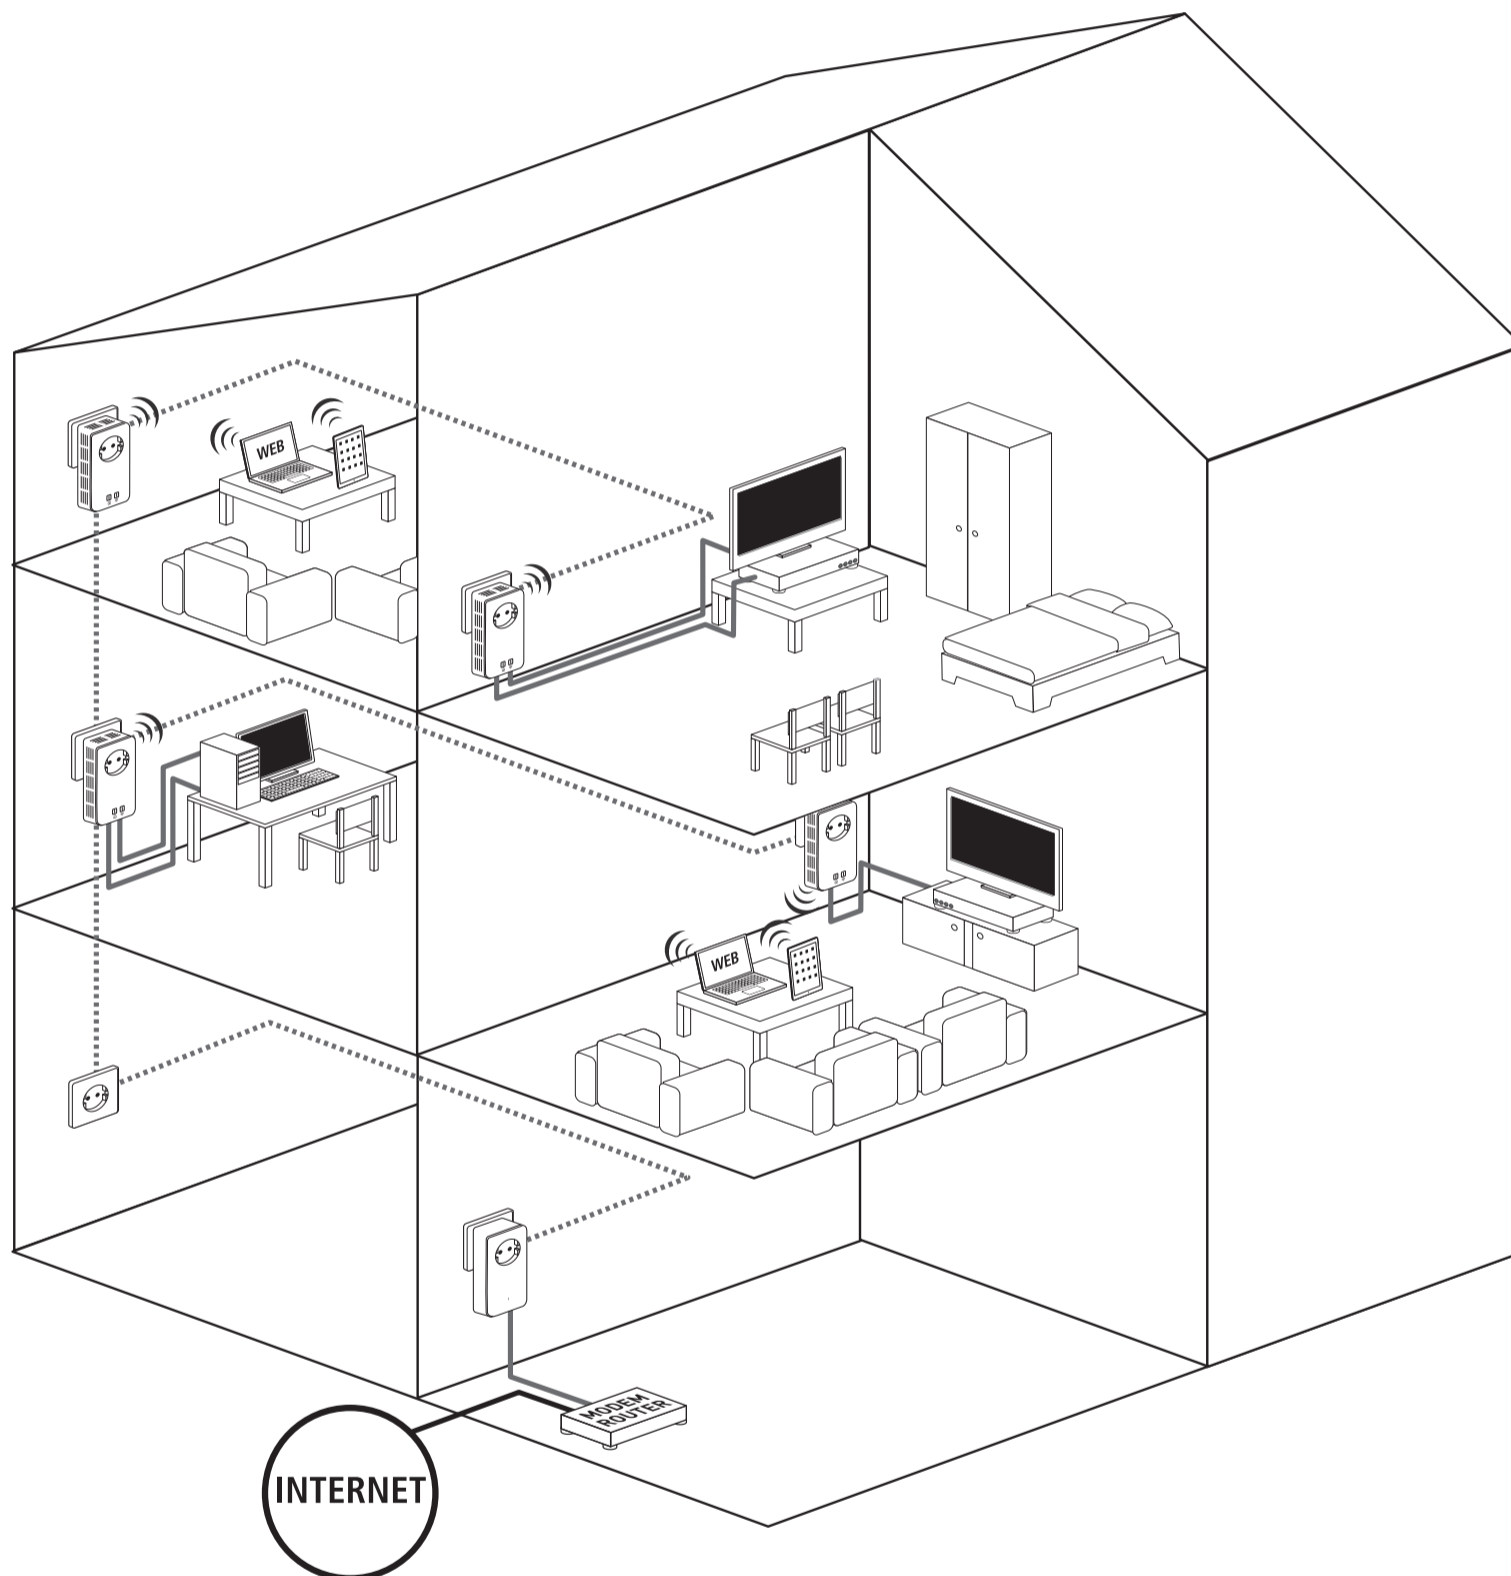

renkforce

Powerline adapter

PL1200D WiFi

Powerline Single adapter Installation

distributed by
Conrad Electronic SE
Klaus-Conrad-Str. 1
92240 Hirschau
Support address: www.conrad.com

1496946 44865/0517

INTERNET

**There's an app for even greater convenience.
Complete Powerline control on your smartphone.**

**Compatible with all adapters of the 200/500/550/
650/1200 Mbps product series from devolo**