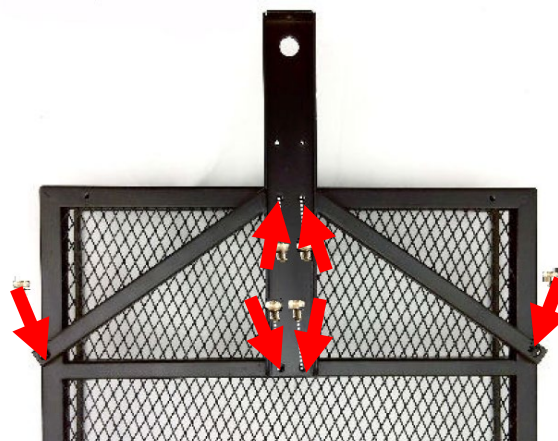

TM2x14 – 20pcs

M2 Nut – 20pcs

M4 Nylon Lock Nut – 4pcs

LED Light Set

Ball Bearing 5x11x4 – 4pcs

M4 Nut – 2pcs

POM Washer – 2pcs

M4x16 setting screw – 1pcs

M3x3 setting screw – 1pcs

Alu. LED Cover – 6pcs

MONTAGE / INSTALLATION

Linsenkopfschraube M3x6mm / TM3x6

6 Stück / 6 pcs

Linsenkopfschraube M3x6mm / TM3x6

6 Stück / 6pcs

Madenschraube M3x3mm / M3x3 Setting Screw