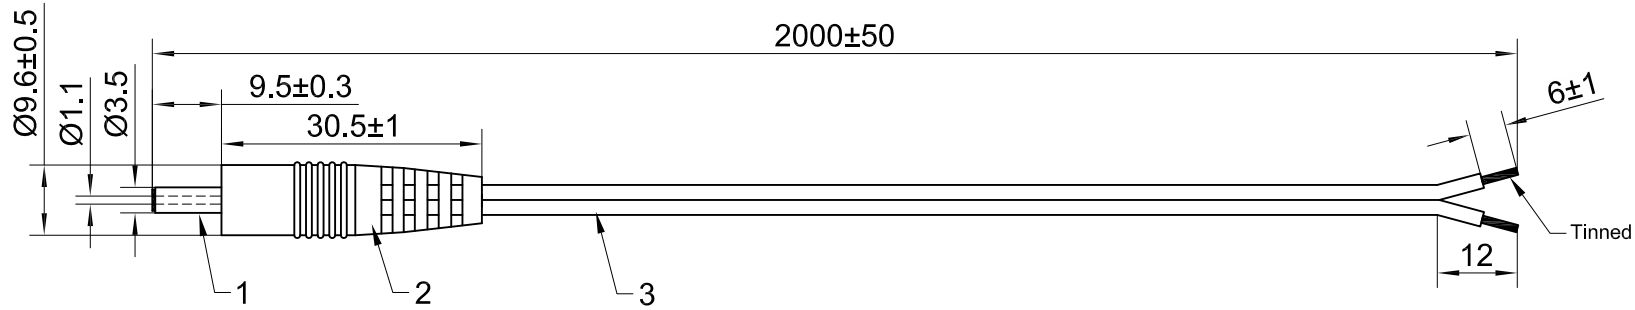

Datenblatt

Cable Structure

Wiring

Voltage/Current Max.: 12VDC 3A