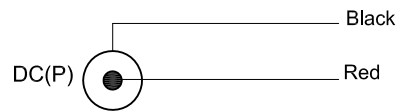

Datenblatt

Cable Structure

Wiring

Voltage/Current Max.: 12VDC 3A