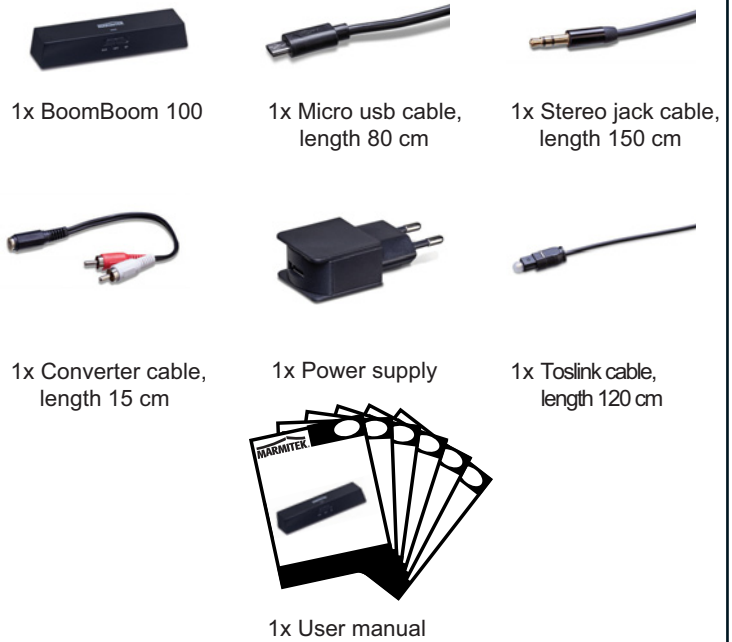

Set includes

Works with