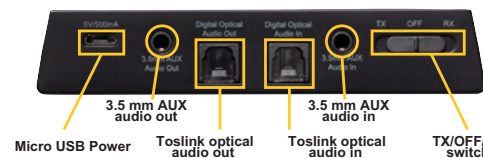

Connections

Order information

BoomBoom 100	EU Version	Art.nr. 08330	EAN 8718164533303
BoomBoom 100	UK Version	Art.nr. 08319	EAN 8718164533198
Gift Box	Size (LxWxH) 155 x 130 x 70 mm		

All rights reserved.

Smart Solutions at Home