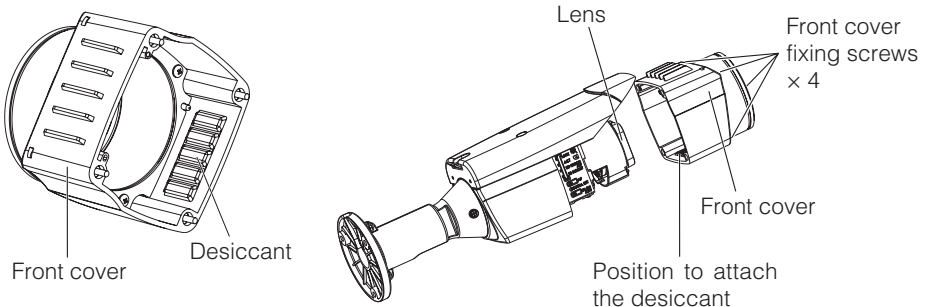

About Desiccant

Use the supplied desiccant

The desiccant is supplied with the camera to prevent the lens from mist and condensation.

Note:

- Do not expose the desiccant to moisture and do not touch it with wet hands. Prevent water droplets from entering inside of the lens cover and camera when the lens is adjusted.

- Desiccant should be replaced after about 3 years. The effective period may be shortened according to environment. Besides, when removing the front cover to adjust the camera or process other operations, replace the desiccant with a new one.
  Model No. of replacement part Desiccant 3CJ001261AAA

How to use the desiccant

Perform the following after adjusting the image focus, etc.

1. Peel the protection seals off the desiccant.
2. Attach the desiccant onto the bottom of the front cover (refer to the illustration below) and re-attach the front cover to the camera as quickly as possible (within 5 minutes).

Note: When sticking the desiccant, make sure it will not spill over the front cover.