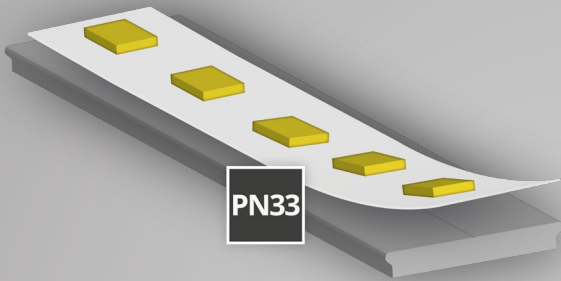

PN33

GALAXY® profiles

- max. 14 mm
- OEM
- Water drop icon

LED COOLING PROFILE | LED KÜHLSTREIFEN

PN33

Item No. | Art. Nr.
8105050