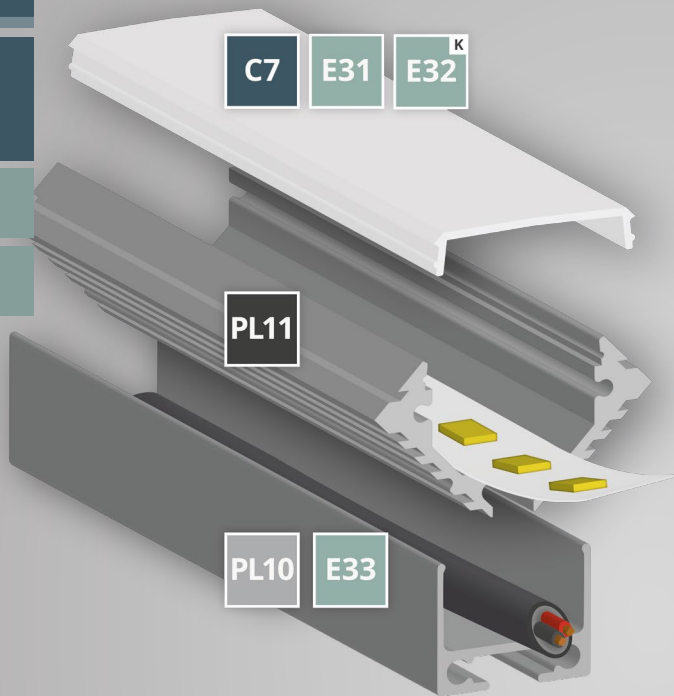

GALAXY profiles

max.
12 mm

OEM