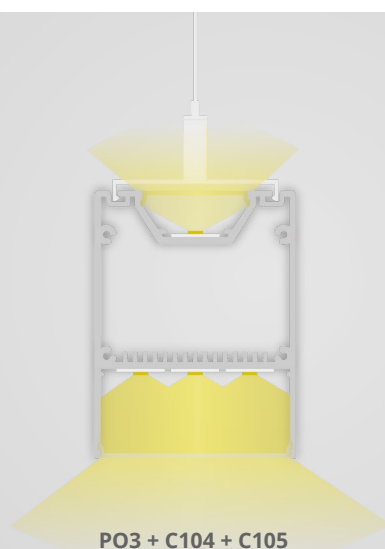

Das PO3 LED Leuchtenprofil UP & DOWN hat eine Standardlänge von 200 cm und wird aus qualitativ hochwertigem Aluminium (eloxiert) gefertigt. Dieses Profilsystem ist als eigenständige lineare Leuchte konzipiert und wird mit einem Seilsystem montiert. Die ideale Beleuchtung für Büros und Shops (Retail).

Auf der Oberseite des ALU-Profiles werden LED Flexbänder mit einer max. Breite von 19 mm und auf der Unterseite mit einer max. Gesamtbreite von 57 mm eingeklebt. Die große Oberfläche des Profils leitet die entstehende Wärme ausgezeichnet ab. Dies erlaubt den Einsatz von besonders leistungsstarken LED Lichtbändern. Im Zwischenraum werden die Verkabelung sowie die benötigte LED Technik (Trafo, Sequenzer etc.) professionell und sicher verstaut.

Die weißen LED Profilabdeckungen bestehen aus bruchstärkerem und schwer brennbarem Polycarbonat (Klassifizierung Brennbarkeit UL94 V-2), schließen innenseitig bündig ab und schaffen homogene LED Lichtverhältnisse mit hoher Verwertung der Lichtleistung. Passende PVC-Endkappen verschließen die seitlichen Öffnungen.

GALAXY profiles

Perfect Light Lines