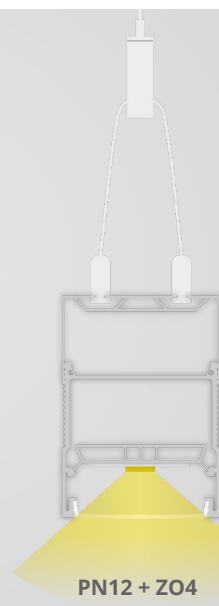

Das PN12 LED LEUCHTEN-Profil ist für LED Flexbänder mit einer maximalen Breite von 50 mm konzipiert und wird universell im Innenbereich als eigenständige LED Hängeleuchte mit Seilabhängung oder als LED Leuchte eingesetzt (auch ohne Seilabhängung als Einbau- bzw. Aufbau-Profil geeignet).

Die LED Profilabdeckung Opal/satiniert (Lichtdurchlässigkeit 65 %) besteht aus bruchsicherem und schwer brennbarem Polycarbonat (Klassifizierung Brennbarkeit UL94 V-2) und schafft homogene LED Lichtverhältnisse mit hoher Verwertung der Lichtleistung. Die Innenhöhe (Abstand zwischen LED Chips und Abdeckung) ist für eine durchgängige Lichtlinie abgestimmt - keine Lichtpunkte!

Das PN12 LED LEUCHTEN-Profil ist die ideale Lichtquelle als allgemeine LED Raum- und Objektbeleuchtung an Wänden und Decken geeignet und kann sowohl als EINBAU- als auch als AUFBAU-Profil installiert werden. Der besondere Mehrwert ist das durchdachte Design. Dieses Profil weist beidseitig eine Rasterung auf, mit der man das Profil höhenverstellen kann (30 mm).

Im integrierten Kabelkanal ist ausreichend Platz für die Verkabelung sowie die gesamte LED Technik wie Sequenzer, Trafo etc. Dieses LED LEUCHTEN-Profil erfüllt jeden Raum mit der gewünschten Lichtqualität.

GALAXY profiles

Perfect Light Lines

PN12

PN12

PN12 + Z04