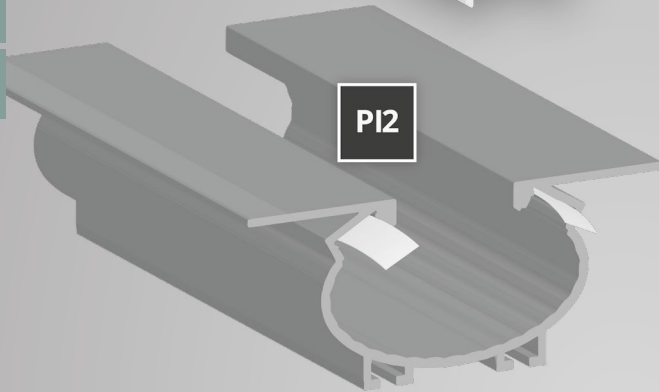

GALAXY profiles

NEW

max.
13 mm

OEM