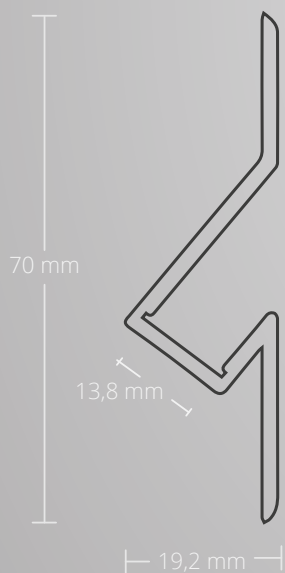

NEW PI3

GALAXY® profiles

PROFILE

PI3

Item No. | Art. Nr.
8404001

NEW

max.
13 mm

OEM