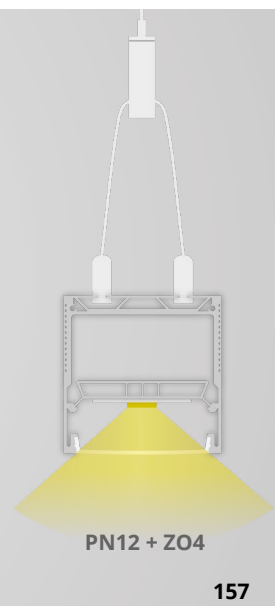

PN12 + Z04

157