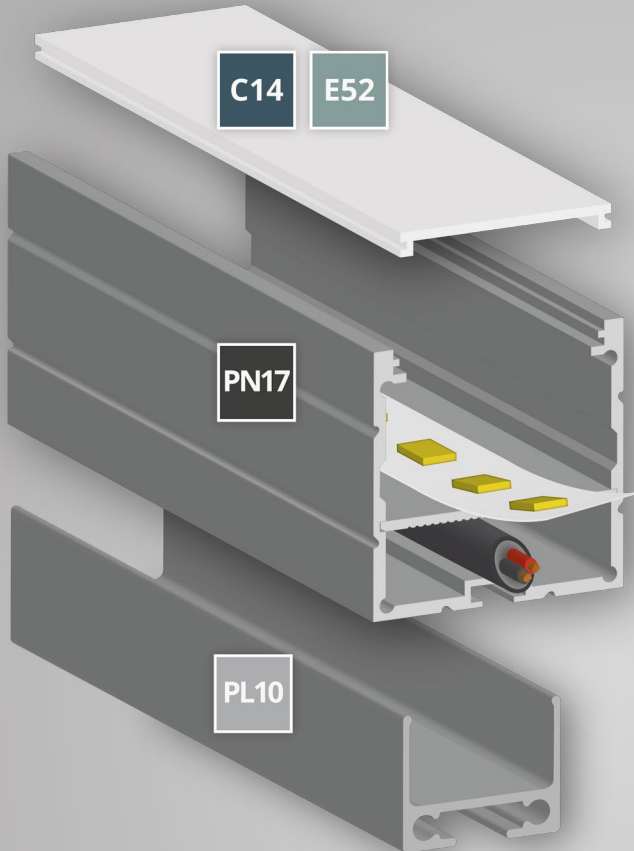

GALAXY profiles

max.
35 mm

OEM