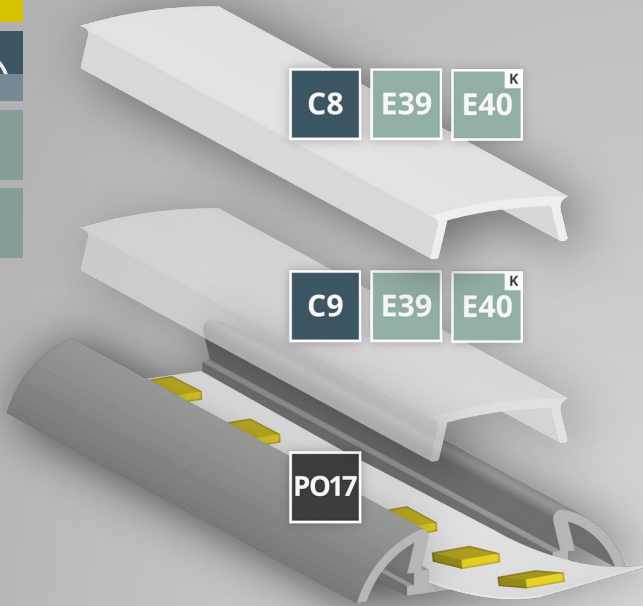

GALAXY profiles

Perfect Light Lines

PO17 + C8

PO17 + C9

PO17

GALAXY[®]profiles

max.
11 mm

OEM