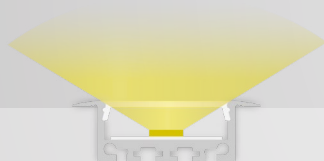

PN5

PN5

RECESSED | EINBAU

flat/wings | flach/Flügel | LED Stripes max. 24 mm

200 cm Item No. | Art. Nr. 8206012

Al
ex

max. 24 mm

max.
24 mm

OEM

PN5 LED RECESSED Profile has a narrow design, is designed for LED flexstrips with a maximum width of 24 mm and is universally used in the Interior (optional with the additional cable universal duct PL10).

These LED opal/satinised (65% translucency), frosted (75% translucency) or clear (85% translucency) profile covers are made from shatterproof, flame-retardant polycarbonate (flame retardancy classification UL94 V-2) and create uniform LED light with a high transference of the light output. (No points of light, just continuous lines of light)

Covers also available in 6m length!

This LED RECESSED Profile can be fitted with four different plastic covers - flat, high, very high, or round cover. With the flat cover, the light shines in one direction, however, with the high, very high and round cover, the light illuminates the LED stripes in three directions (also on the side). The interior height (distance between LED chips and cover) is coordinated with the high, very high and round cover for a continuous line of light - no pinpoint of light! The PN5 LED RECESSED Profile has a large heat sink and can therefore be equipped with strong LED flexstrips. It can be used both as a general spatial and object lighting as well as décor and effect lighting. It is ideal for installation in walls and ceilings.

Das PN5 LED EINBAU-Profil hat ein schmales Design, ist für LED Flexbänder mit einer maximalen Breite von 24 mm konzipiert und wird universell im Innenbereich eingesetzt (optional mit dem zusätzlichen Kabel-Universal-kanal PL10).