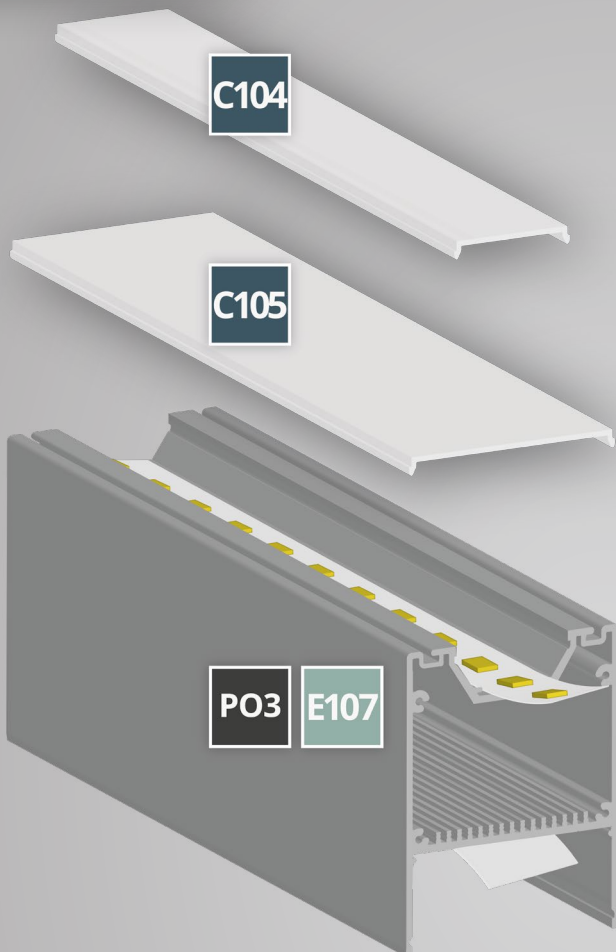

NEW PO3

GALAXY profiles

NEW

max.
57 mm

OEM

COVERS | ABDECKUNGEN

C104 Item No. | Art. Nr.
8600032

C105 Item No. | Art. Nr.
8600033

END CAPS | ENDKAPPEN

E107 Item No. | Art. Nr.
8407005

PROFILE

PO3 Item No. | Art. Nr.
8407001

LINEAR LED PENDANT LAMP | LINEARE LED HÄNGELEUCHE

Z09
Item No. | Art. Nr.
8407010