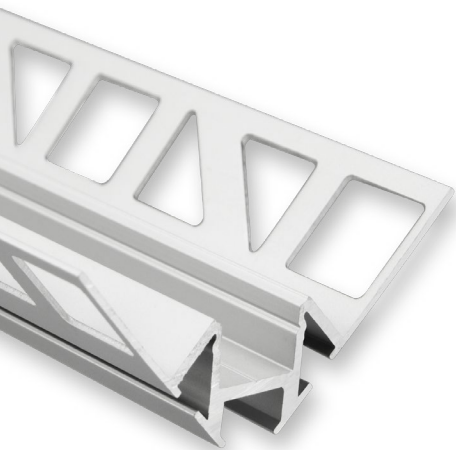

NEW
PF1

PF1 TILE | FLIESEN

Interior corner | Inneneck | LED Stripes max. 12 mm

Aluminium anodized | Aluminium eloxiert
60,60 mm x 26,4 mm | 734 g

250 cm Item No. | Art. Nr. 8402001

NEW

max.
12 mm

OEM

COVERS | ABDECKUNGEN

C102 opal/satinised | opal/satiniert | 65 %

PC | 15 mm x 5 mm

250 cm Item No. | Art. Nr. 8600030