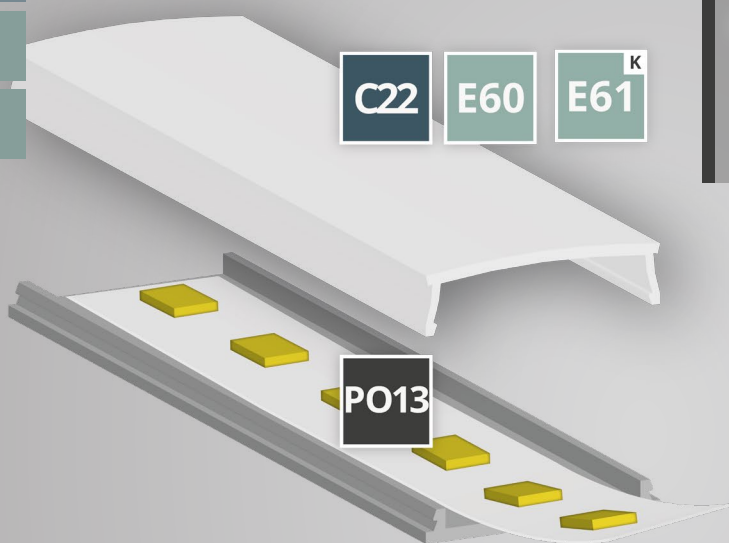

NEW PO13

GALAXY® profiles

NEW

max.
15 mm

OEM

COVERS | ABDECKUNGEN

C22 Item No. | Art. Nr. 200 cm 8600054   Item No. | Art. Nr. 600 cm 8600055

END CAPS | ENDKAPPEN

E60 Item No. | Art. Nr. 8101035   **E61** Item No. | Art. Nr. 8101036

PROFILE

PO13 Item No. | Art. Nr. 8101030   **Z019** Item No. | Art. Nr. 8101037