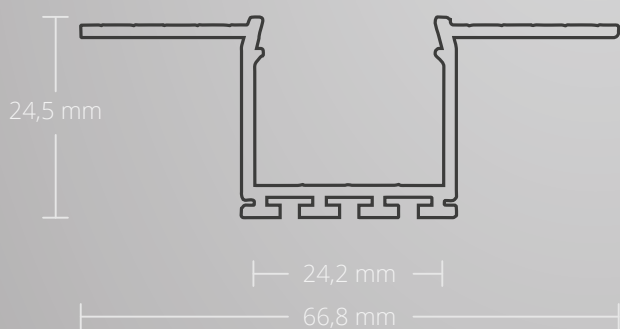

NEW PN9

GALAXY® profiles

NEW

max.
24 mm

OEM

COVERS | ABDECKUNGEN

C103 Item No. | Art. Nr.
8600031

END CAPS | ENDKAPPEN

E105 Item No. | Art. Nr.
8405005

PROFILE

PN9 Item No. | Art. Nr.
8405001