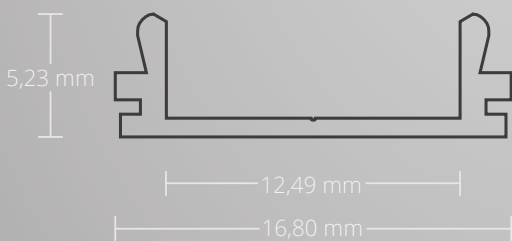

P015

12,49 mm

GALAXY profiles

max.
12 mm

OEM

COVERS | ABDECKUNGEN

C3	200 cm	Item No. | Art. Nr.	Item No. | Art. Nr.
		8600005	300 cm 8600027 600 cm 8600038
C4	Item No. | Art. Nr.	C5	Item No. | Art. Nr.
	8600006		8600007

END CAPS | ENDKAPPEN

C3	E35	Item No. | Art. Nr.	E36	Item No. | Art. Nr.
		8102060		8103062
C4	EXX	Item No. | Art. Nr.	EXX	Item No. | Art. Nr.
		XXXXXXX		XXXXXX
C5	E37	Item No. | Art. Nr.	E38	Item No. | Art. Nr.
		8102070		8102072

PROFILE

P015	Item No. | Art. Nr.
	8102062