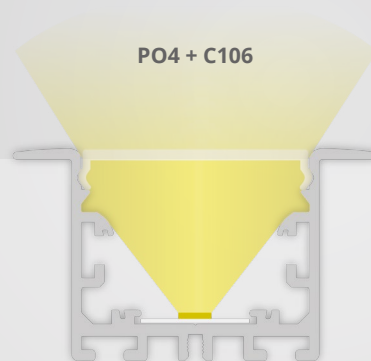

This LED profile cover (opal/satinised - 65% transparency) is made from shatterproof, flame-retardant polycarbonate (classification flammability UL94 V-2), provides a flush finish on the inside and ensures a uniform LED light with high transfer of the light output.

The PO4 LED RECESSED Profile is designed for integration into suspended ceilings, and is fixed into the drywall cavity using spring mounts. This profile system is ideal as a general room lighting solution.

Das PO4 LED EINBAU-Profil hat eine Standardlänge von 200 cm und wird aus qualitativ hochwertigem Aluminium (eloxiert) gefertigt. Die große Oberfläche des Profils leitet die entstehende Wärme ausgezeichnet ab. Dies erlaubt den Einsatz von besonders leistungsstarken LED Lichtbändern. Das ALU-Profil kann mit LED Flexbändern mit bis zu einer Gesamtbreite von max. 21 mm bestückt werden.

Die LED Profilabdeckung (opal/satiniert - Lichtdurchlässigkeit 65 %) besteht aus bruchsicherem und schwer brennbarem Polycarbonat (Klassifizierung Brennbarkeit UL94 V-2), schließt innenseitig bündig ab und schafft homogene LED Lichtverhältnisse mit hoher Verwertung der Lichtleistung.

Das PO4 LED EINBAU-Profil ist für den Einbau in Zwischendecken vorgesehen und wird mit Montagefedern im Hohlraum an den Trockenbauplatten fixiert. Dieses Profilsystem ist ideal als allgemeine Raumbeleuchtung.

GALAXY profiles

Perfect Light Lines