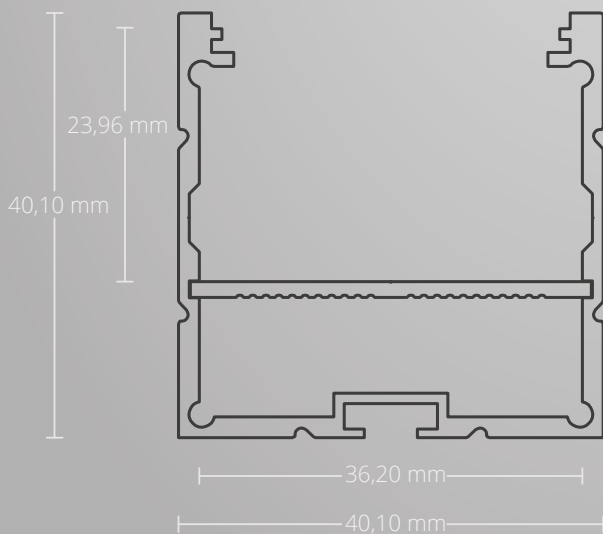

GALAXY profiles

max.
35 mm

OEM