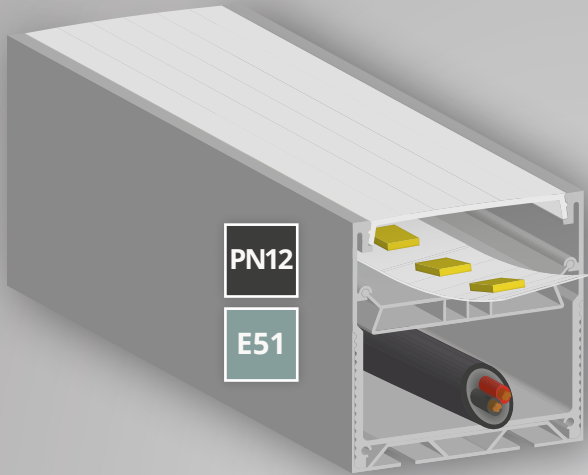

GALAXY® profiles

max.
50 mm

OEM

END CAPS | ENDKAPPEN

E51 Item No. | Art. Nr.
8106180

PROFILE

PN12 Item No. | Art. Nr.
8105032

LINEAR LED PENDANT LAMP | LINEARE LED HÄNGELEUCHTE

Z05
Item No. | Art. Nr.
8301501

Z04
Item No. | Art. Nr.
8301503