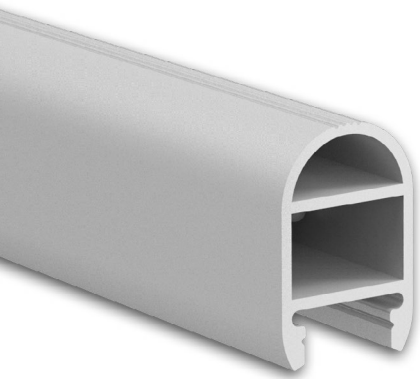

NEW
PO1

PO1

CLOTHES RACK KLEIDERSTANGE

LED Stripes max. 12 mm

200 cm Item No. | Art. Nr. 8401001

Al
ex

max. 12 mm

NEW

max.
12 mm

OEM

This PO1 LED CLOTHES RACK Profile has been designed in high-quality aluminium (anodised) as an illuminated hanging solution for clothes hangers. This profile can carry the same load as high-quality standard clothes racks.

LED flex stripes up to a maximum of 16mm in width can be fixed to one side using adhesive. Thanks to its measurements, this profile is also suitable for higher-power LED stripes. The heat created by the LED chips dissipates over the profile's large surface area.

This profile cover (opal/satinised - 65% transparency) is made from shatterproof, flame-retardant polycarbonate (classification flammability UL94 V-2) and ensures a uniform light with high transfer of the light output.

The light beam from the LED flex stripe fixed to the PO1 LED CLOTHES RACK Profile can be mounted in several directions as needed. If the mounting holders are used, you can only choose from upwards or downwards, depending on how the profile is hung (the profile sits on the holders without screws).

Das PO1 LED KLEIDERSTANGEN-Profil wird aus qualitativ hochwertigem Aluminium (eloxiert) gefertigt und als beleuchtete Aufhängevorrichtung für Kleiderbügel konzipiert. Dieses Profil hat dieselbe Tragkraft wie herkömmliche Qualitäts-Kleiderstangen.

Einseitig können LED Flexbänder mit einer maximalen Breite von 16 mm eingeklebt werden. Aufgrund der Abmessungen ist dieses Profil auch für leistungsstärkere LED Stripes geeignet. Die an den LED Chips entstehende Wärme wird über die große Oberfläche des Profils perfekt abgeführt.