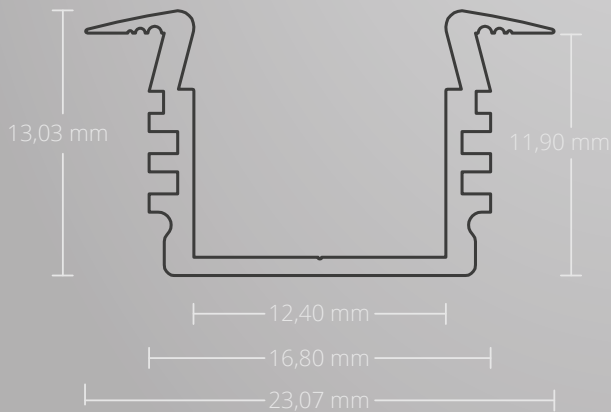

PL3

12,40 mm

GALAXY® profiles

max.
12 mm

OEM

COVERS | ABDECKUNGEN

C1	200 cm	Item No. | Art. Nr.	Item No. | Art. Nr.
		8600004	300 cm 8600026
			600 cm 8600037
C2	200 cm	Item No. | Art. Nr.	
		8600003	

END CAPS | ENDKAPPEN

E7	Item No. | Art. Nr.	E8	Item No. | Art. Nr.
	8106135		8106030

PROFILE

PL3	Item No. | Art. Nr.		Z01
	8106032		Item No. | Art. Nr.
			PL10.1
			Item No. | Art. Nr.
			10 cm 8101085 200 cm 8101080

LINEAR LED LAMP | LINEARE LED LEUCHE

PL10	Item No. | Art. Nr.	E9	Item No. | Art. Nr.
	8107012		8106120
	Z06		Z10
	Item No. | Art. Nr.		Item No. | Art. Nr.
	8251001		8301504
	Z11		
	Item No. | Art. Nr.		
	8301505