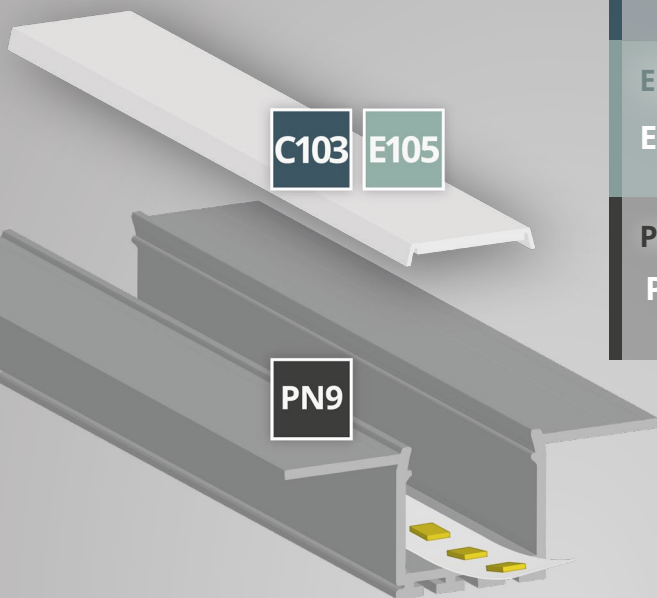

GALAXY® profiles

NEW

max.
24 mm

OEM

COVERS | ABDECKUNGEN

C103 Item No. | Art. Nr.
8600031

END CAPS | ENDKAPPEN

E105 Item No. | Art. Nr.
8405005

PROFILE

PN9 Item No. | Art. Nr.
8405001