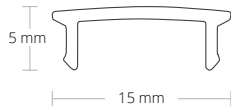

LED Stripes max. 13 mm

Aluminium anodized | Aluminium eloxiert
54 mm x 27,4 mm

200 cm Item No. | Art. Nr. 8406001

NEW

max.
13 mm

OEM

COVERS | ABDECKUNGEN

C101 opal/satinised | opal/satiniert | 65 %