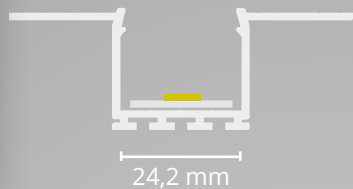

NEW PN9

GALAXY® profiles

NEW

max.
24 mm

OEM

COVERS | ABDECKUNGEN

C103 Item No. | Art. Nr.
8600031

END CAPS | ENDKAPPEN

E105 Item No. | Art. Nr.
8405005

PROFILE

PN9 Item No. | Art. Nr.
8405001