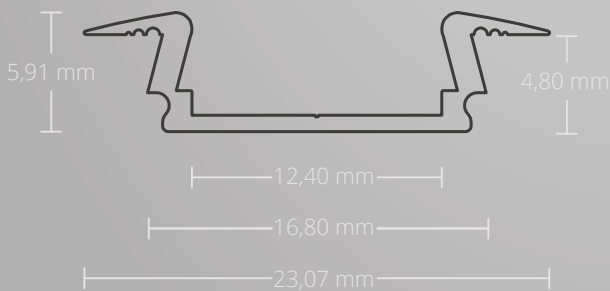

PL8

GALAXY® profiles

max.
12 mm

OEM

COVERS | ABDECKUNGEN

C1	200 cm	Item No. | Art. Nr. 8600004	Item No. | Art. Nr. 300 cm 8600026
	300 cm		600 cm 8600037
	600 cm		
C2	200 cm	Item No. | Art. Nr. 8600003	

END CAPS | ENDKAPPEN

GRAY GRAU	E25	Item No. | Art. Nr. 8106085	E26	Item No. | Art. Nr. 8106080
WHITE WEISS	E25W	Item No. | Art. Nr. 8106086	E26W	Item No. | Art. Nr. 8106083
BLACK SCHWARZ	E25B	Item No. | Art. Nr. 8106087	E26B	Item No. | Art. Nr. 8106084

PROFILE

PL8	200 cm	Item No. | Art. Nr. 8106082	Z01	Item No. | Art. Nr. 8106210
WHITE WEISS	200 cm	Item No. | Art. Nr. 8106088	PL10.1	Item No. | Art. Nr. 10 cm 8101085 200 cm 8101080
BLACK SCHWARZ	200 cm	Item No. | Art. Nr. 8106089		

LINEAR LED LAMP | LINEARE LED LEUCHE

PL10	Item No. | Art. Nr. 8107012	E27	Item No. | Art. Nr. 8106045
WHITE WEISS	200 cm	Item No. | Art. Nr. 8107013	
BLACK SCHWARZ	200 cm	Item No. | Art. Nr. 8107014	

Z06	Item No. | Art. Nr. 8251001	Z10	Item No. | Art. Nr. 8301504
Z11	Item No. | Art. Nr. 8301505