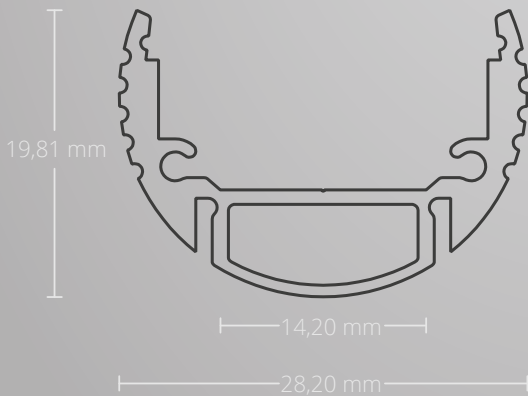

GALAXY profiles

max.
14 mm

OEM