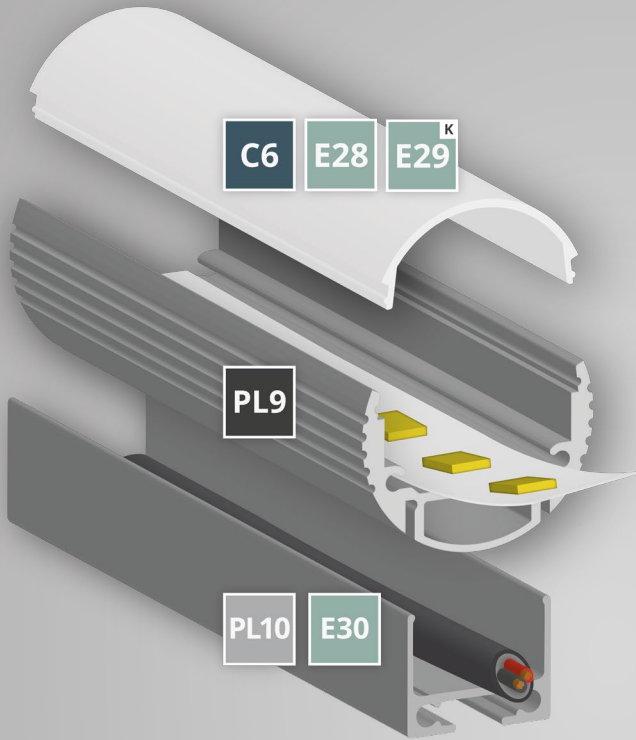

GALAXY profiles

max.
14 mm

OEM