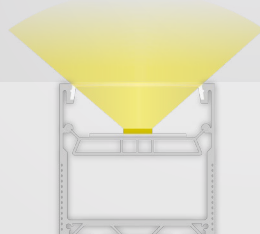

PN12

PN12

PN12 + Z04