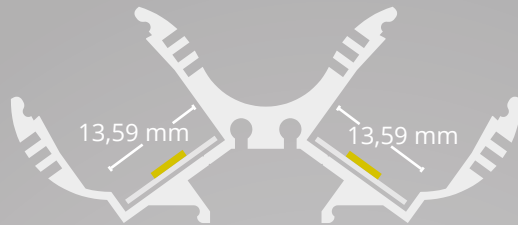

PL12

GALAXY profiles

- max. 12 mm

- OEM

PROFILE

PL12

Item No. | Art. Nr.
8109012

PL10.1
Item No. | Art. Nr.
10 cm 8101085
200 cm 8101080

LINEAR LED PENDANT LAMP | LINEARE LED HÄNGELEUCHTE

PL10

Item No. | Art. Nr.
8107012

E34

Item No. | Art. Nr.
8106170

Z06
Item No. | Art. Nr.
8251001

Z03
Item No. | Art. Nr.
8301502

Z10
Item No. | Art. Nr.
8301504

Z05
Item No. | Art. Nr.
8301501