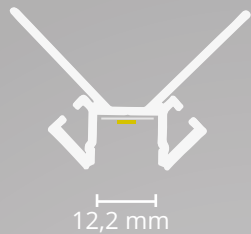

NEW PF2

GALAXY profiles

NEW

max.
12 mm

OEM

COVERS | ABDECKUNGEN

C102 Item No. | Art. Nr.
8600030

PROFILE

PF2 Item No. | Art. Nr.
8402011