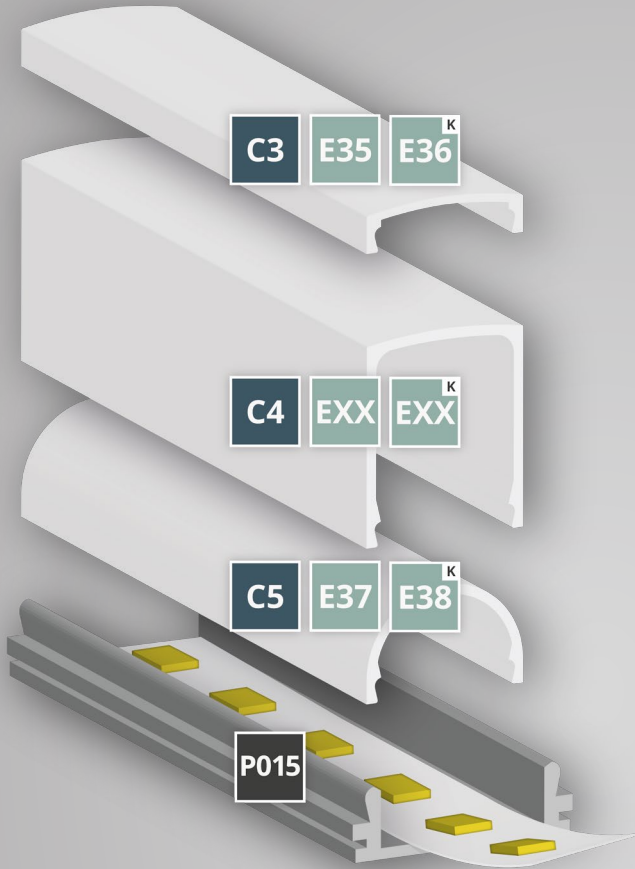

P015

12,49 mm

GALAXY profiles

max.
12 mm

OEM

COVERS | ABDECKUNGEN

C3	200 cm	Item No. | Art. Nr.	Item No. | Art. Nr.
		8600005	300 cm 8600027 600 cm 8600038
C4	Item No. | Art. Nr.	C5	Item No. | Art. Nr.
	8600006		8600007

END CAPS | ENDKAPPEN

C3	E35	Item No. | Art. Nr.	E36	Item No. | Art. Nr.
		8102060		8103062
C4	EXX	Item No. | Art. Nr.	EXX	Item No. | Art. Nr.
		XXXXXXX		XXXXXX
C5	E37	Item No. | Art. Nr.	E38	Item No. | Art. Nr.
		8102070		8102072

PROFILE

P015	Item No. | Art. Nr.
	8102062