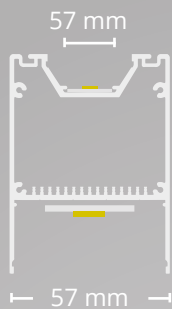

NEW PO3

GALAXY profiles

NEW

max.
57 mm

OEM

COVERS | ABDECKUNGEN

C104 Item No. | Art. Nr.
8600032

C105 Item No. | Art. Nr.
8600033

END CAPS | ENDKAPPEN

E107 Item No. | Art. Nr.
8407005

PROFILE

PO3 Item No. | Art. Nr.
8407001

LINEAR LED PENDANT LAMP | LINEARE LED HÄNGELEUCHE

Z09
Item No. | Art. Nr.
8407010