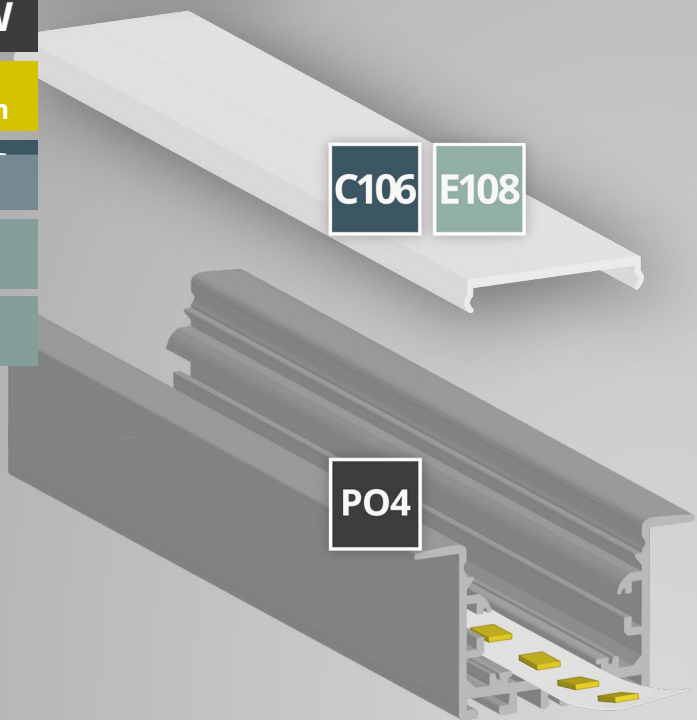

GALAXY profiles

Perfect Light Lines

NEW PO4

GALAXY profiles

NEW

max.
21 mm

OEM

COVERS | ABDECKUNGEN