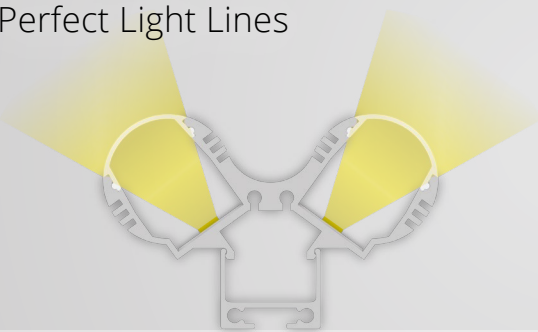

Das PL12 LED LEUCHTEN-Profil ist für ZWEI LED Flexbänder mit je einer maximalen Breite von 12 mm konzipiert und wird universell in Kombination mit dem PL10 AUFBAU-Profil und Kabel-Universalkanal im Innenbereich als eigenständige LED Hängeleuchte mit Seilabhangung oder LED Leuchte mit Kabelkanal eingesetzt.

Die LED Profilabdeckung Opal/satiniert (Lichtdurchlässigkeit 65 %) besteht aus bruchsicherem und schwer brennbarem Polycarbonat (Klassifizierung Brennbarkeit UL94 V-2) und schafft homogene LED Lichtverhältnisse mit hoher Verwertung der Lichtleistung (keine Lichtpunkte, sondern durchgängige Lichtlinie).

Das PL12 LED LEUCHTEN-Profil ist klein dimensioniert und aufgrund des geringen Gewichtes unter anderem als ideale LED Lichtquelle in Wohn- und Büromöbeln, Wohnaccessoires, Vitrinen, Regalen sowie an Wänden und Decken geeignet. Als eigenständigen LED Hängeleuchte oder LED Leuchte mit Kabelkanal erfüllt dieses Profilsystem jeden Raum mit der gewünschten Lichtqualität.

GALAXY profiles

Perfect Light Lines

PL12