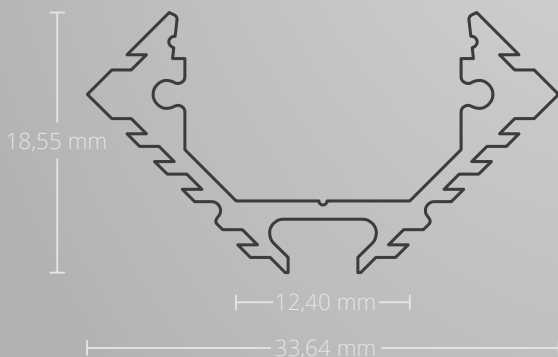

GALAXY profiles

max.
12 mm

OEM