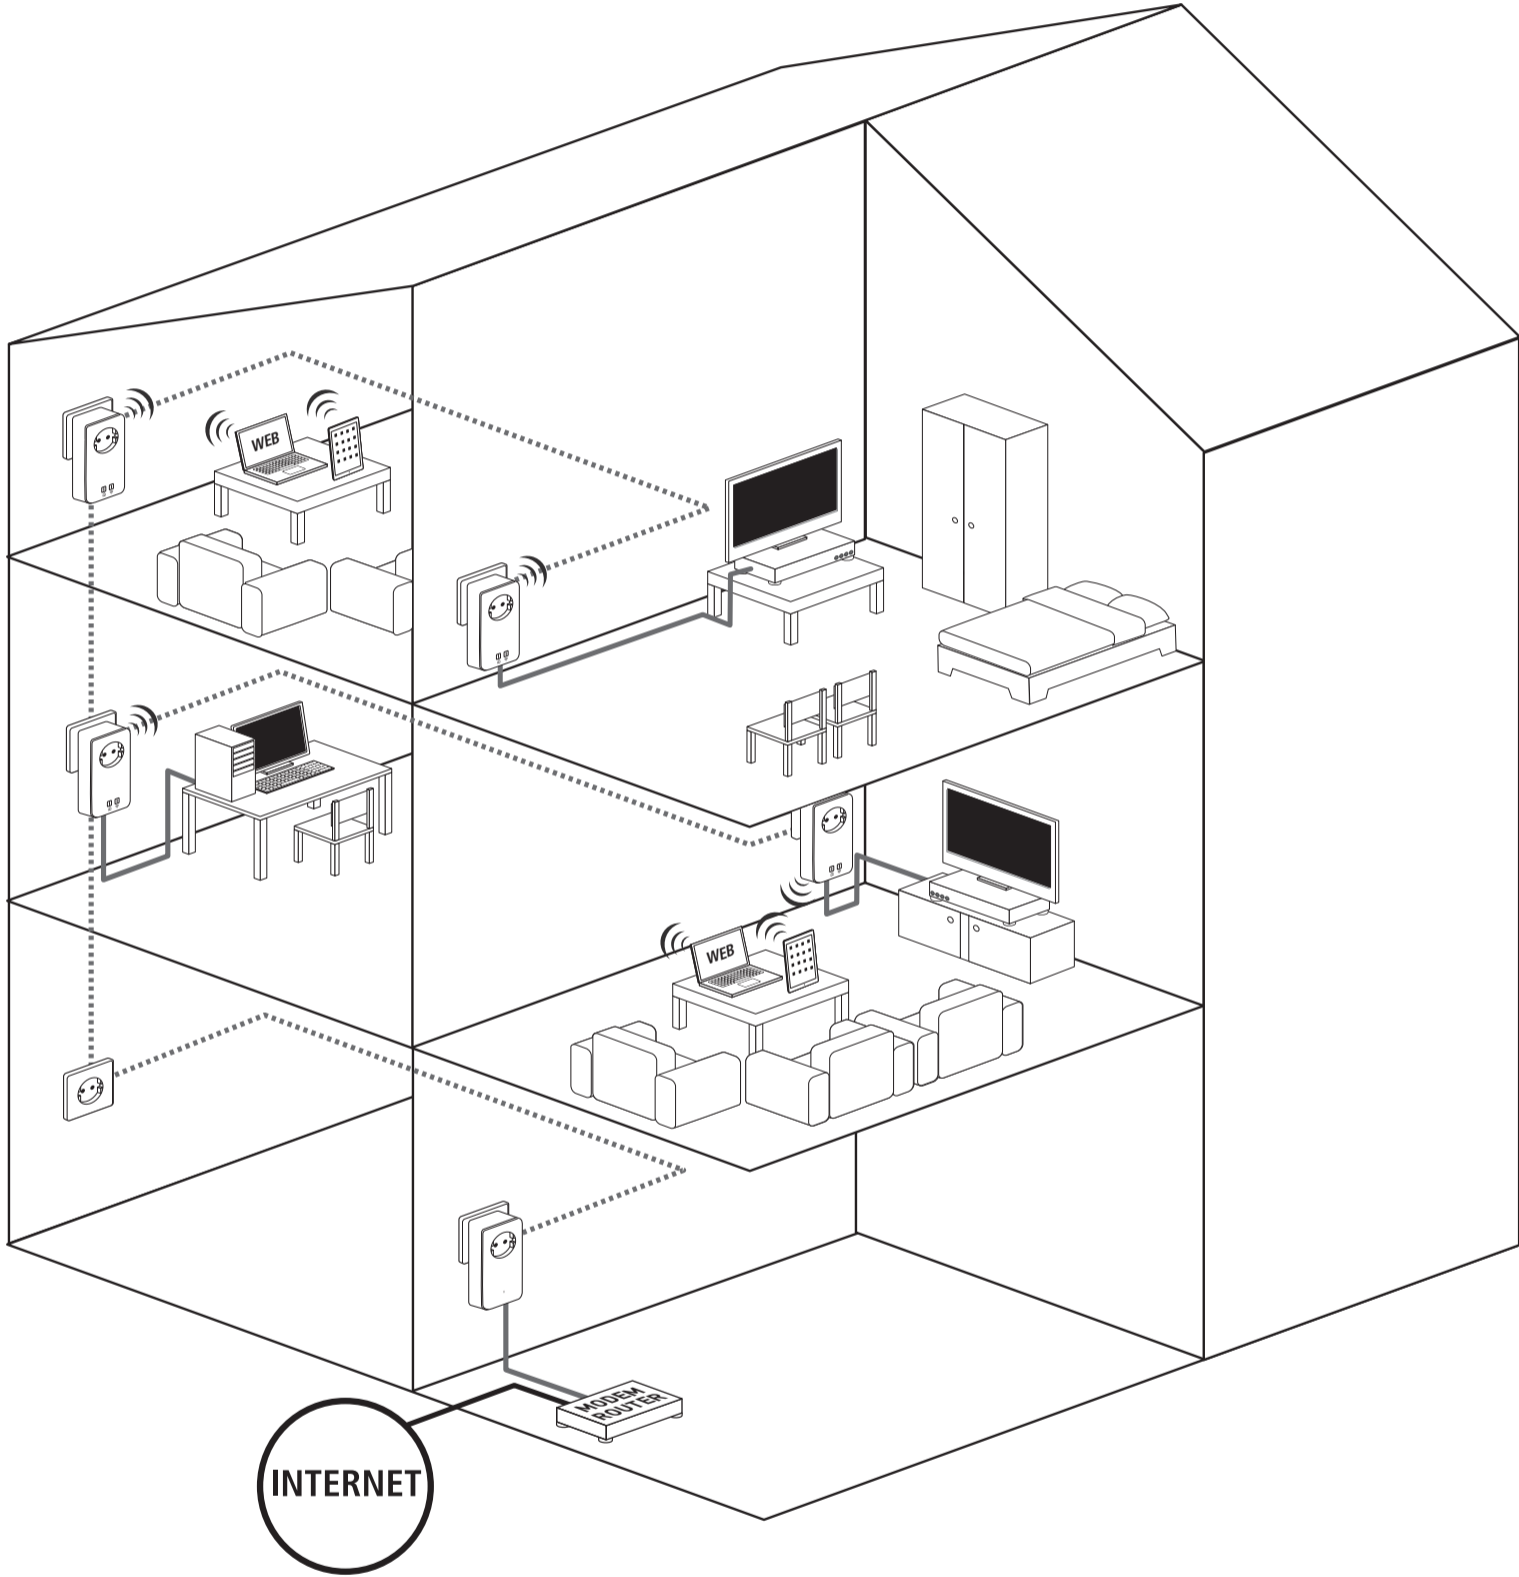

renkforce

Powerline adapter

PL600D WiFi

Powerline Starter Kit

Installation

distributed by
Conrad Electronic SE
Klaus-Conrad-Str. 1
92240 Hirschau

Support address: www.conrad.com

1496945 46087/0320