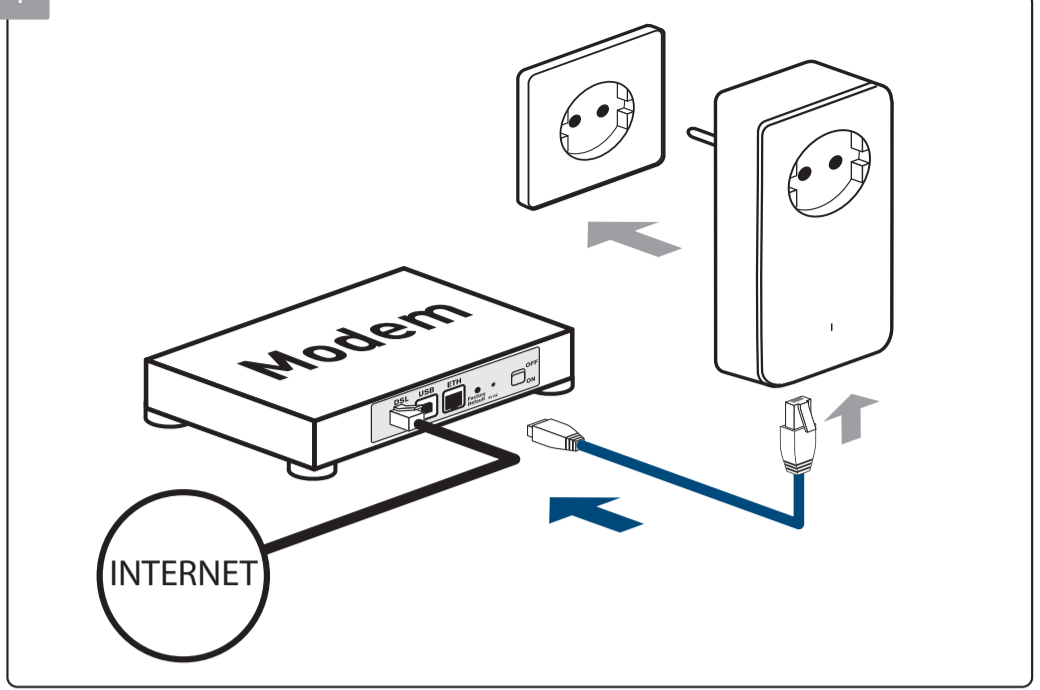

renkforce

Powerline adapter

PL600D WiFi

Powerline Starter Kit

Installation

distributed by
Conrad Electronic SE
Klaus-Conrad-Str. 1
92240 Hirschau

Support address: www.conrad.com

1496945 46087/0320

Compatible with all adapters of the 200/500/550/600 650/1200 Mbps product series from devolo

1

2

3

4

5a

✓

5b