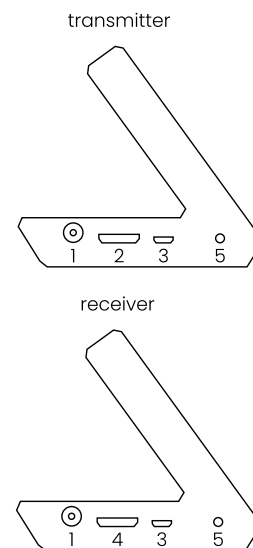

Receiver

Output	1x HDMI
Infrared input	1x 3.5 mm jack
Dimensions (h x w x d)	54 x 90 x 60 mm
Weight	148 grams

General

Power	100-240 VAC 50/60 Hz, 5 VDC adapter
-------	-------------------------------------

Connections

- 1 DC power
- 2 HDMI in
- 3 USB power
- 4 HDMI out
- 5 Reset button

Order information

GigaView 911 UHD

EU version art.nr. 08361 EAN 8718164533617
 UK version art.nr. 08362 EAN 8718164533624

Packaging size (h x w x d): 190 x 260 x 70 mm