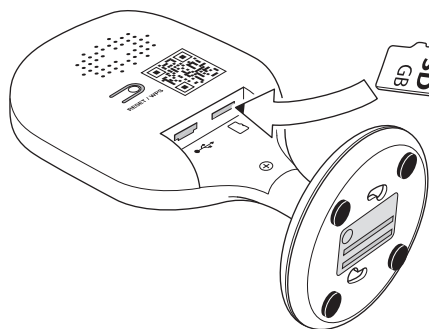

2

3

4

i

i

GB:

Hereby, ASSA ABLOY Ltd., School Street, Willenhall, West Midlands, England Wv13 3PW declares that the radio equipment type SV-DF7I-W & SV-DFFI-W is in compliance with Directive 2014/53/EU. The full text of the EU declaration of conformity is available at the following internet address: www.yalelock.com/smart-living/doc