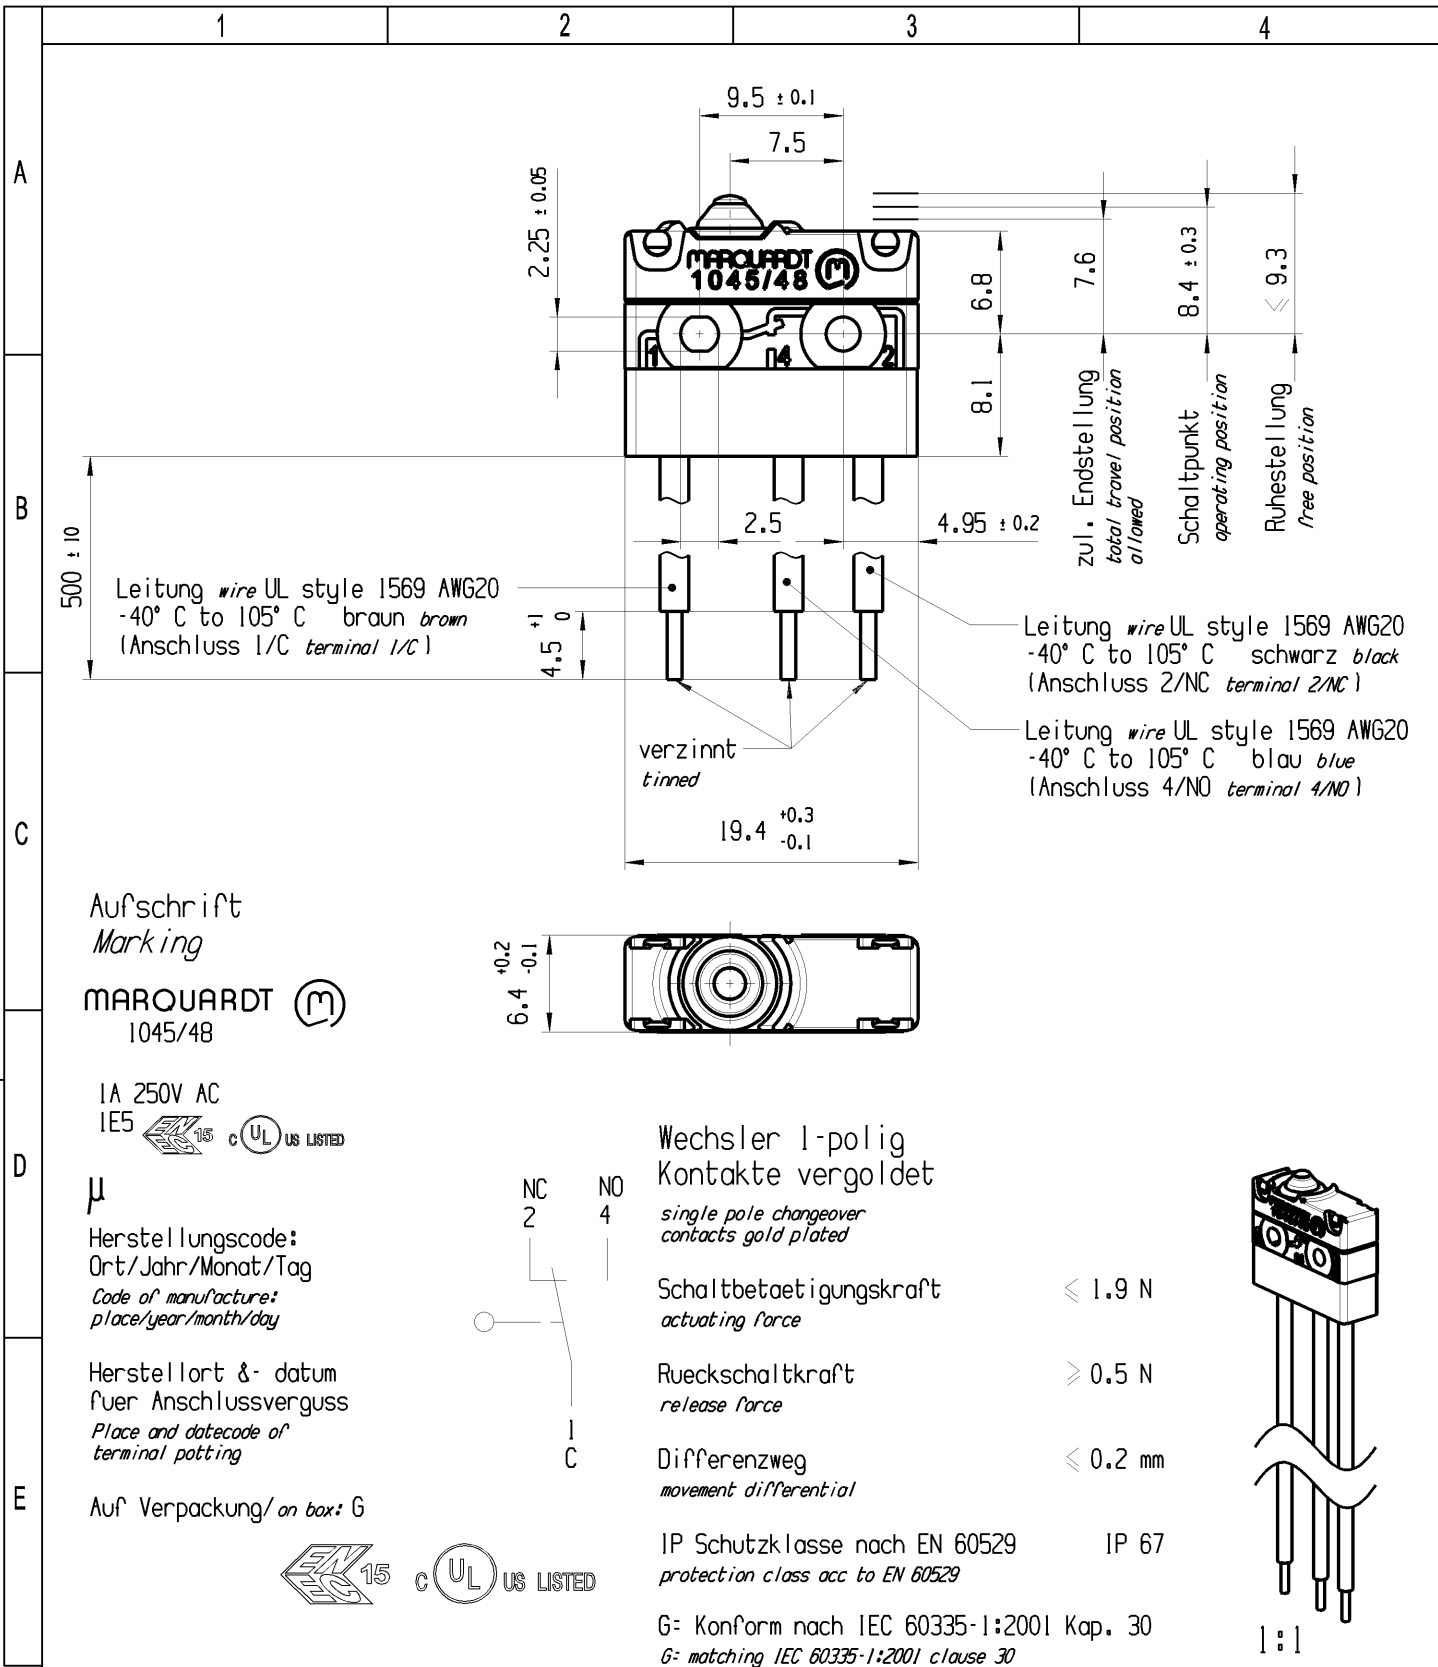

1:1

-	---	---	1048.2151-XX
Figure	Type	Customer No.	Art.No.-PI
Shape and location	Angle ± 2°	Sheet 01	Ident. K
	Edge tolerance	Format DIN A4	Document number 10482151
	Length	Projection	Index d
	Radii	Scale 2:1	Snap action switch
		All dimensions are in millimetres	
d	136255	System NX V11.0	
c	130794	Replacement of	
b	128229		
a	80327		
Index	MEC-No.	Date (YYYY-MM-DD)	Edited by