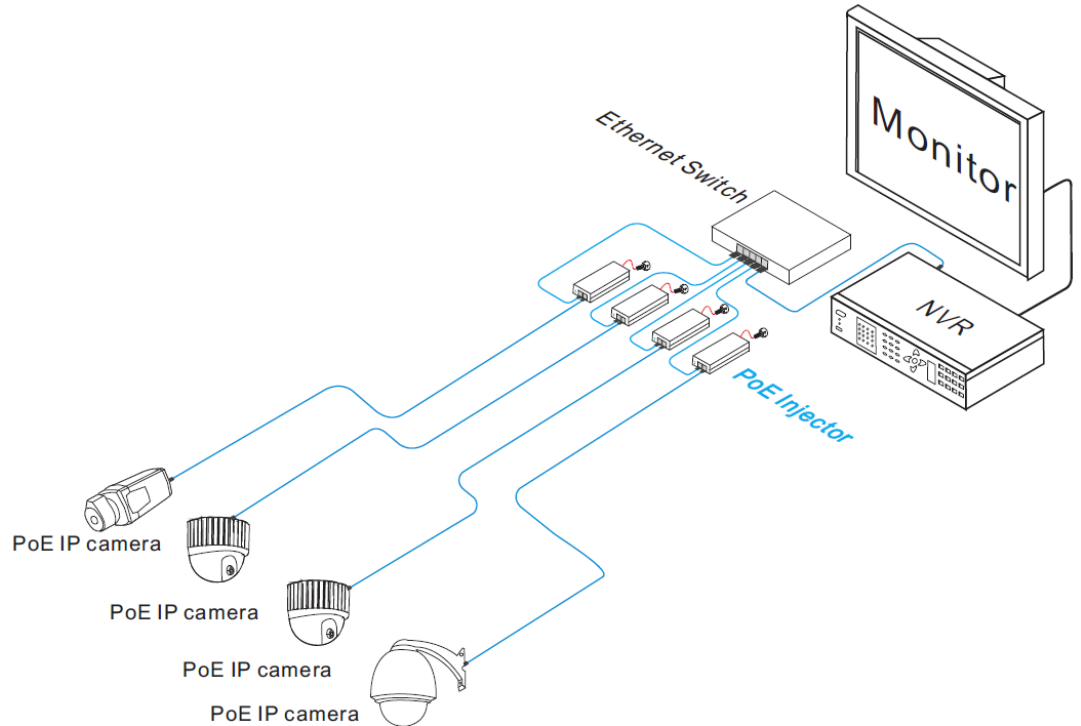

## Features

- For transmitting power and data via network cable to all PoE capable network cameras
- Transmission range up to 100 m
- PoE+ with 30 W output power
- Meets IEEE 802.3af/at, IEEE 802.3 10Base-T/100Base-TX/IEEE802.3ab 1000Base-T standard

## Specification

Item #	TVAC25001
Dimensions	64 x 60 x 160 mm
Connection type	RJ-45
Output power	30 W
Data output	10/100/1000 Mbps
Scope of delivery	PoE Injector, Power cable, Clamp for power cable
Max. operating temperature	55 °C
Min. operating temperature	-10 °C
Max. humidity	90 %
Net weight	0,2 kg
PoE Standard	802.3af/at
Voltage supply	100 – 240 V AC

# System overview