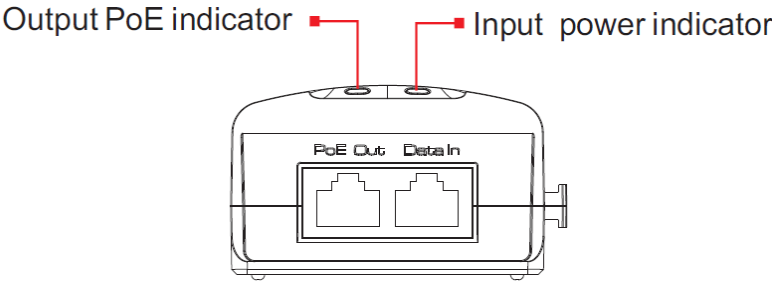

LED	Color	Status	Description
Power indicator	Red	Off	Device off / no power supply
		On	Device on (in operation mode)
PoE indicator	Orange	Off	PoE inactive / no PoE device connected
		On	PoE supply active