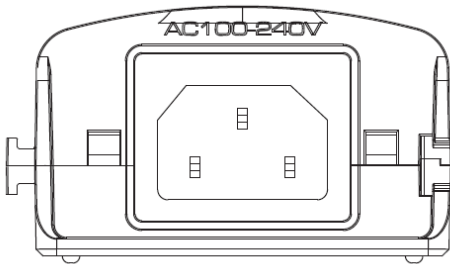

Connections

Front

Power connection