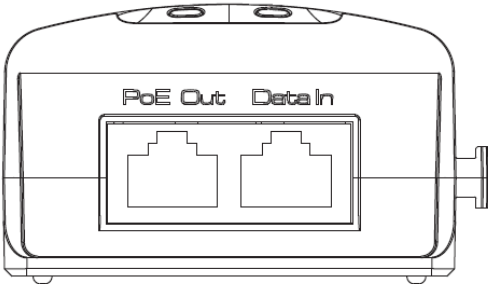

Back

Network connections