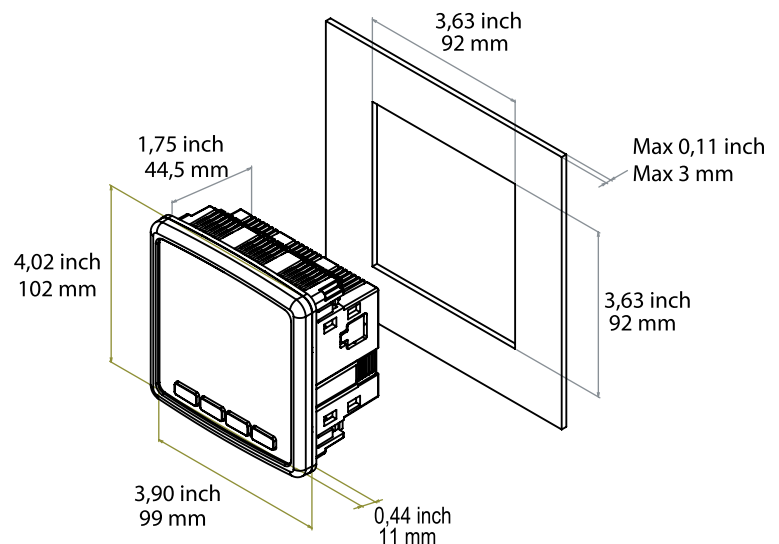

The **Thinnest**
Only **45 mm**
Depth

EMM Series Multimeters

AFFORDABLE, STYLISH, RELIABLE

Ghost Display

Clear and understandable impressions

Slim Design

Only 45mm depth

Powerful User Experience

New simple, functional
menu design with 4 button

High Measuring Accuracy

High Measuring Accuracy measurement
for all parameters

IoT Compatible

Instant monitoring and remote
configuration via ENTES.NET

Effective Alarm Management

Flexible alarm configurations
and Alarm Contacts outputs

	EMM-04	EMM-04S	EMM-04CS
ENCLOSURE			
Dimensions	96x96x44,5 mm		
Protection Class	IP20		
Display	3x4 LED Display		
MASUREMENT			
Voltage			
Measurement Range	Up to 300 VAC(VLN) /480 VAC(VLL)		
Accuracy	%1		
CURRENT			
Measurement Range	0,05-5,5 A		
Accuracy	%1		
SUPPLY			
Operating Voltage	100-270 VAC (-15%+10%)		
Operating Frequency	50-60 Hz		
OUTPUT STRUCTURE			
Run Hour Meter	√		
Total Run Hour Meter	√		
Contact Output (Optional)	X		2x (5A 250 VAC/ 1250VA)
COMMUNICATION			
Communication Protocol	X	RS-485 Modbus RTU	RS-485 Modbus RTU
ABMIENT CONDITIONS			
Operating Temperature	-20+70°C		
Storing Temperature	-30+80°C		
Max Humidity	%95		
IP Protection	IP 20		
STANDARTS			
EN 61326,61000-6-4,61000-6-2 emc EN 61010-1 Safety EN 60529 Mechanical EN 60068-2-1,60068-2-2 ,60068-2-30 Environmental			
CONNECTIONS			
Mounting	Front Panel Mounting		
Connection terminals	Screw Terminal with Socket		
Connection types	3P3W, 3P4W, Aron, 3P3W(B), 3P4W(B)		