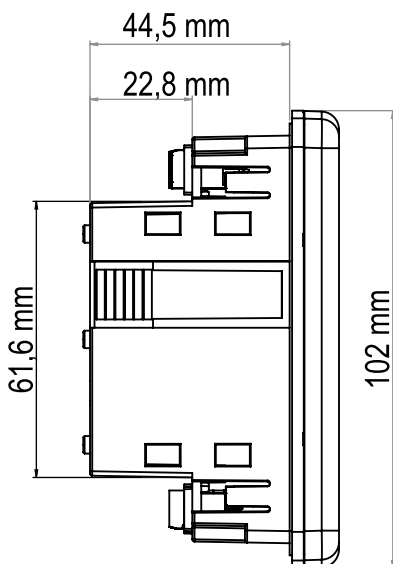

The **Thinnest**
Only **45 mm**
Depth

EMM Series Multimeters

AFFORDABLE, STYLISH, RELIABLE

Ghost Display

Clear and understandable impressions

Slim Design

Only 45mm depth

Powerful User Experience

Flexible alarm configurations
and Alarm Contacts outputs

	EMM-04	EMM-04S	EMM-04CS
ENCLOSURE			
Dimensions	96x96x44,5 mm		
Protection Class	IP20		
Display	3x4 LED Display		
MASUREMENT			
Voltage			
Measurement Range	Up to 300 VAC(VLN) /480 VAC(VLL)		
Accuracy	%1		
CURRENT			
Measurement Range	0,05-5,5 A		
Accuracy	%1		
SUPPLY			
Operating Voltage	100-270 VAC (-15%+10%)		
Operating Frequency	50-60 Hz		
OUTPUT STRUCTURE			
Run Hour Meter	√		
Total Run Hour Meter	√		
Contact Output (Optional)	X		2x (5A 250 VAC/ 1250VA)
COMMUNICATION			
Communication Protocol	X	RS-485 Modbus RTU	RS-485 Modbus RTU
ABMIENT CONDITIONS			
Operating Temperature	-20+70°C		
Storing Temperature	-30+80°C		
Max Humidity	%95		
IP Protection	IP 20		
STANDARTS			
EN 61326,61000-6-4,61000-6-2 emc EN 61010-1 Safety EN 60529 Mechanical EN 60068-2-1,60068-2-2 ,60068-2-30 Environmental			
CONNECTIONS			
Mounting	Front Panel Mounting		
Connection terminals	Screw Terminal with Socket		
Connection types	3P3W, 3P4W, Aron, 3P3W(B), 3P4W(B)		