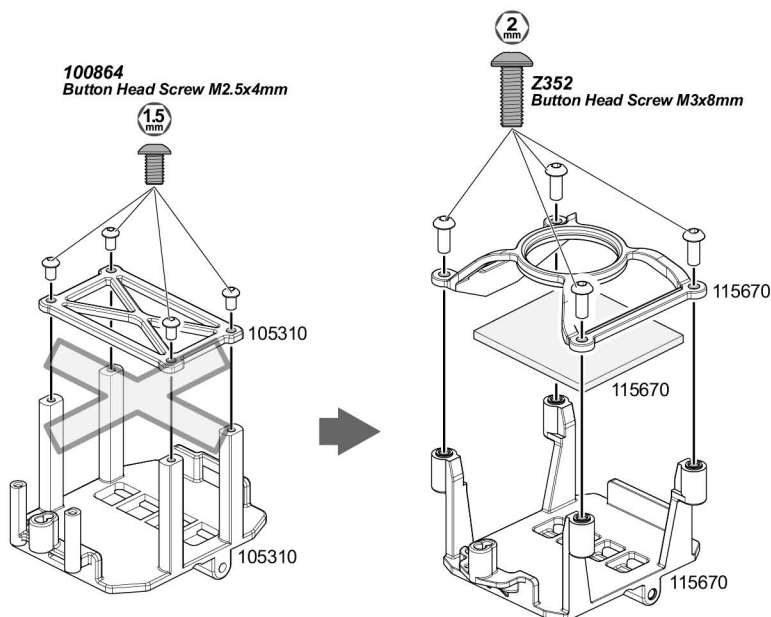

50 ~ 53 Page
Seite
ページ

Parts List

Parts #	Description
115670	ESC MOUNT SET
Z352	BUTTON HEAD SCREW M3x8mm (HEX SOCKET/10pcs)

Ersatzteilleiste

Nummer	Beschreibung
115670	REGLER-HALTER SET
Z352	FLACHKOPFSCHRAUBE M3x8mm (INBUS/10ST)

Liste de pièces

Numéro	Description
115670	SUPPORT CONTROLEUR DE VITESSE
Z352	VIS TETE RONDE M3x8mm (SIX PANS CREUX/10p.)

パーツリスト

品番	品名
115670	スピードコントローラマウントセット
Z352	ナベネジ M3x8mm (六角ソケット/10pcs)

www.hpiracing.com

HPI Racing USA
70 Icon
Foothill Ranch, CA 92610 USA
(949) 753-1099
(888) 349-4474 Customer Service

www.hpi-europe.com

HPI Europe
19 William Nadin Way,
Swadlincote, Derbyshire,
DE11 0BB, UK
+44 1283 229400

www.hpiracing.co.jp

HPI Japan
105-1 Shimoiodacho,
Minami-ku, Hamamatsu-shi,
Shizuoka-ken 435-0028 JAPAN
053-589-3770

www.hpiracing.net.cn

HPI China
B01-02, No.68 Guanghua Rd.
Minhang District, Shanghai,
China 201108
(+86)150-0093-2860

Vol.1 115671