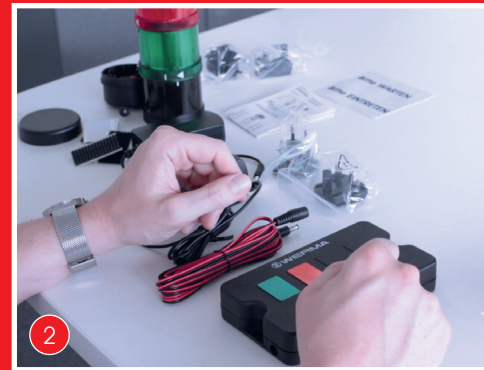

SignalSET

Order No. 649 191 01

Accessories

Order No. 975 840 04 + 960 000 30

More information /
Video-Tutorial:

©