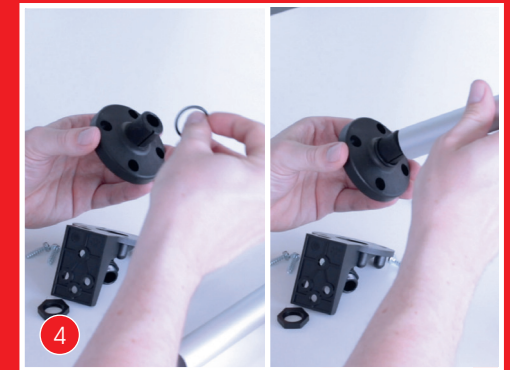

SignalSET

Order No. 649 191 01

Accessories

Order No. 975 840 04 + 960 000 30

More information /
Video-Tutorial:

©