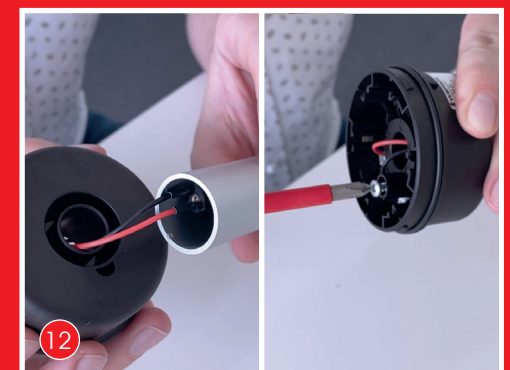

SignalSET

Order No. 649 191 01

Accessories

Order No. 975 840 04 + 960 000 30

More information /
Video-Tutorial:

©