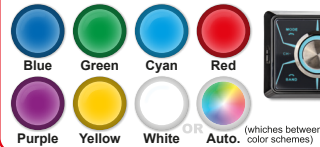

Micro SD and USB reader  
(SD card and USB not incl.)

Remote control

DAB+ screen mount antenna  
(self adhesive - see through)

CAR RADIO WITH USB/SD -  
DAB+/FM TUNER, AUX-INPUT AND  
BLUETOOTH® WIRELESS TECHNOLOGY

Bluetooth

External handsfree microphone  
for optimal sound performance and less environmental noise

**Customizable key illumination**  
7 available color schemes