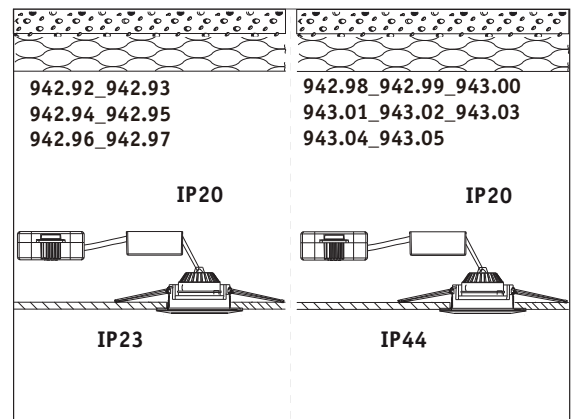

2x

6x

(+MA326) PSPU 01/20

942.92_942.93
942.94_942.95
942.96_942.97

942.98_942.99
943.00_943.01
943.02_943.03
943.04_943.05

A

Safety Instructions
 Nr. 1, 4, 5, 7 off

item number	hole size
942.92_942.93 942.94_942.95	ø54mm
942.96_942.97	ø55mm
942.98_942.99 943.00_943.01 943.02_943.03 943.04_943.05	ø54mm