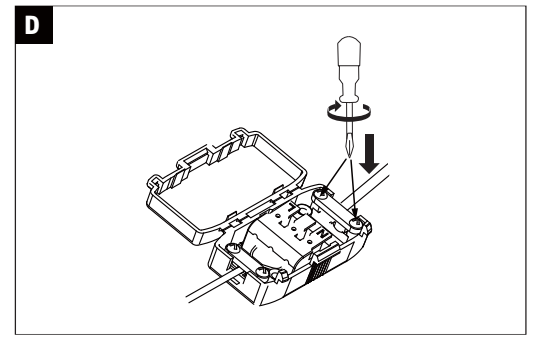

A

Safety Instructions
Nr. 1, 4, 5, 7 off

item number	hole size
942.92_942.93 942.94_942.95	ø54mm
942.96_942.97	ø55mm
942.98_942.99 943.00_943.01 943.02_943.03 943.04_943.05	ø54mm

ø x mm

C

a.

b.

Safety Instructions
Nr. 3, 4, 5, 6

230V~

E

230V~

OK

15°

942.92_942.93
942.94_942.95
942.96_942.97

942.98_942.99
943.00_943.01
943.02_943.03
943.04_943.05

ENERGY LABEL
Y IJA IE IA
энергия · ενεργεια

A++
A+
A+
A
B
C
D
E

4 kWh/1000h

ø35 mm

300 lm
4 W
230 V

warm white
2700K

CRI/Ra ≥ 80

ON OFF >50.000

Lumen 60% <1 s

≈30x
1.000h

4 kWh/1000h

CE

PAP

390094306