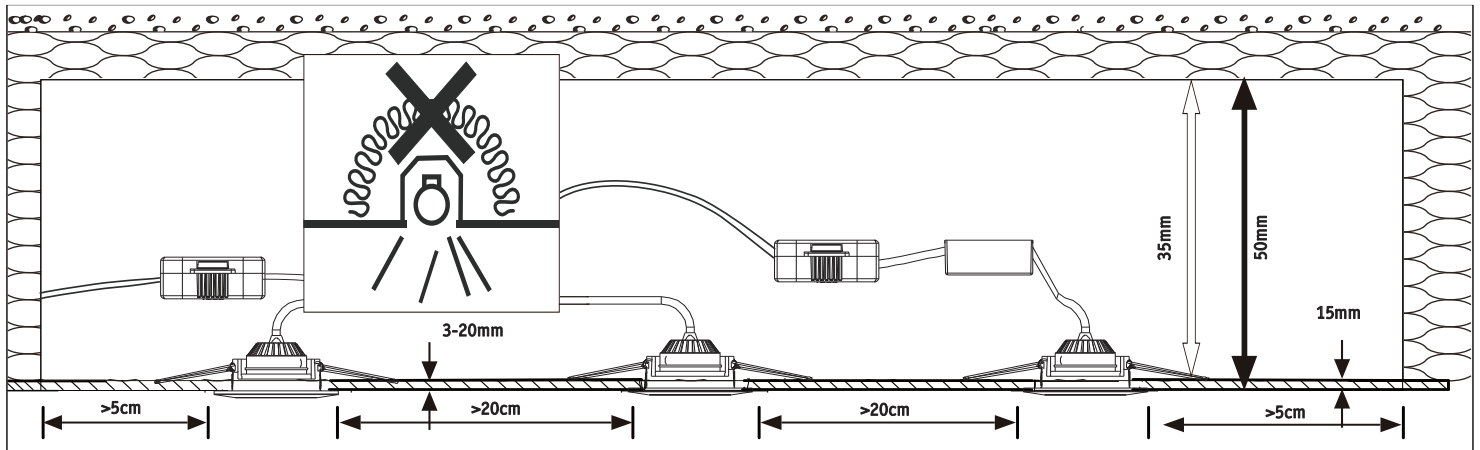

3x

6x

2x

942.98_943.00
943.02_943.04

1x

1x

942.99_943.01
943.03_943.05

3x

2x

6x

(+MA326) PSPU 01/20

942.92_942.93
942.94_942.95
942.96_942.97

942.98_942.99
943.00_943.01
943.02_943.03
943.04_943.05

A

Safety Instructions
 Nr. 1, 4, 5, 7 off

item number	hole size
942.92_942.93 942.94_942.95	ø54mm
942.96_942.97	ø55mm
942.98_942.99 943.00_943.01 943.02_943.03 943.04_943.05	ø54mm