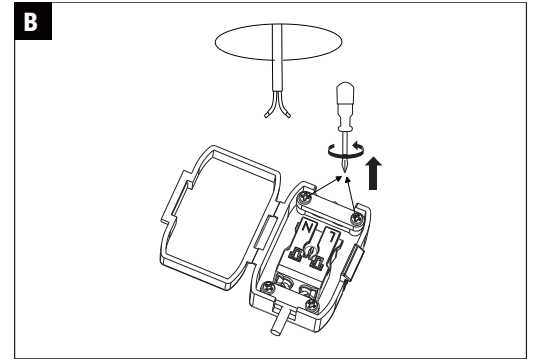

A

Safety Instructions
Nr. 1, 4, 5, 7 off

item number	hole size
942.92_942.93 942.94_942.95	ø54mm
942.96_942.97	ø55mm
942.98_942.99 943.00_943.01 943.02_943.03 943.04_943.05	ø54mm

ø x mm

C

a.

b.

Safety Instructions
Nr. 3, 4, 5, 6

230V~