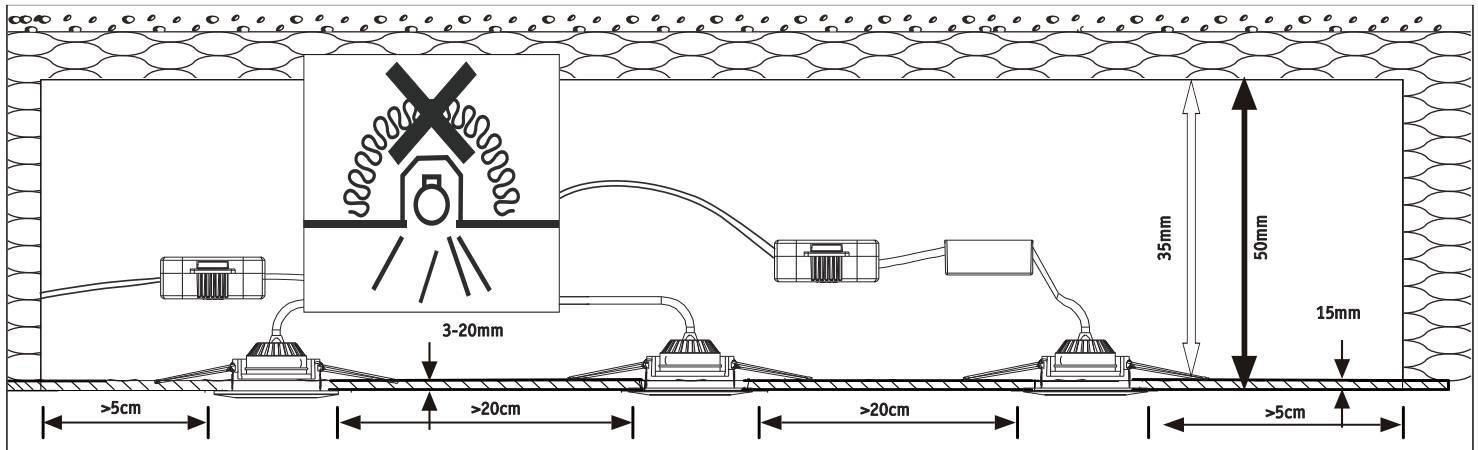

6x

2x

942.98\_943.00  
943.02\_943.04

1x

1x

942.99\_943.01  
943.03\_943.05

3x

3x

2x

6x

(+MA326) PSPU 01/20

942.92\_942.93  
942.94\_942.95  
942.96\_942.97

942.98\_942.99  
943.00\_943.01  
943.02\_943.03  
943.04\_943.05

942.92\_942.93  
942.94\_942.95  
942.96\_942.97

IP20

IP23

942.98\_942.99\_943.00  
943.01\_943.02\_943.03  
943.04\_943.05

IP20

IP44

**A**

**Safety Instructions**  
 Nr. 1, 4, 5, 7 off

item number	hole size
942.92_942.93 942.94_942.95	ø54mm
942.96_942.97	ø55mm
942.98_942.99 943.00_943.01 943.02_943.03 943.04_943.05	ø54mm

ø x mm

**B**

**C**

a.

Ø8-12mm 7mm 14mm

230V~

b.

230V~