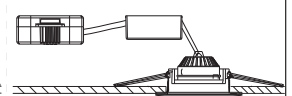

2x

6x

(+MA326) PSPU 01/20

942.92\_942.93  
942.94\_942.95  
942.96\_942.97

942.98\_942.99  
943.00\_943.01  
943.02\_943.03  
943.04\_943.05

942.92\_942.93  
942.94\_942.95  
942.96\_942.97

IP20

IP23

942.98\_942.99\_943.00  
943.01\_943.02\_943.03  
943.04\_943.05

IP20

IP44

**A**

**Safety Instructions**  
 Nr. 1, 4, 5, 7 off

item number	hole size
942.92_942.93 942.94_942.95	ø54mm
942.96_942.97	ø55mm
942.98_942.99 943.00_943.01 943.02_943.03 943.04_943.05	ø54mm