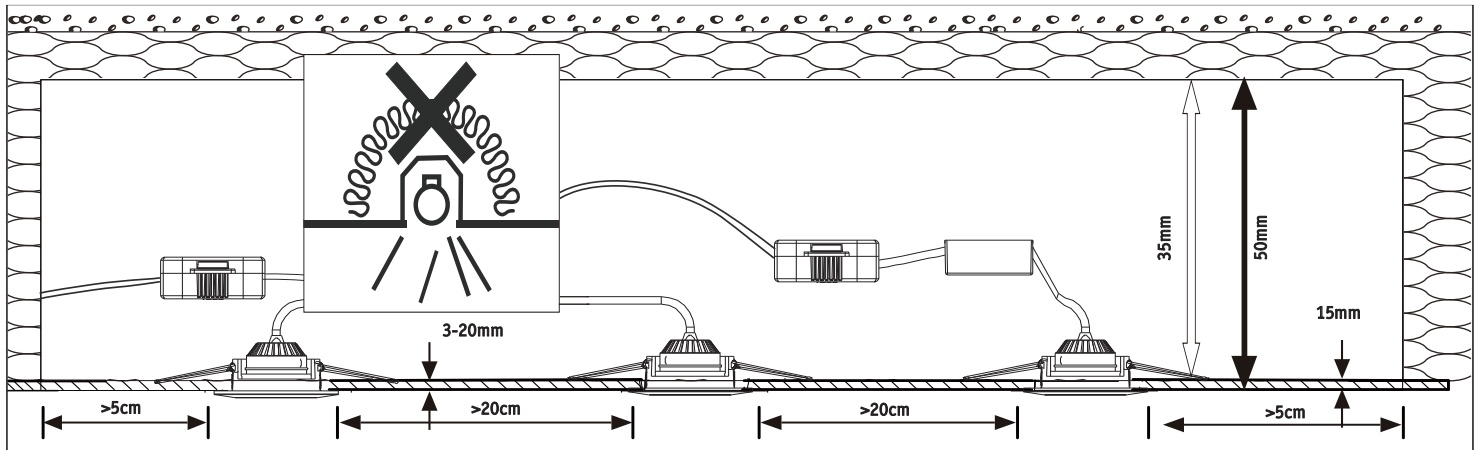

3x

2x

6x

(+MA326) PSPU 01/20

942.92_942.93
942.94_942.95
942.96_942.97

942.98_942.99
943.00_943.01
943.02_943.03
943.04_943.05

942.92_942.93
942.94_942.95
942.96_942.97

942.98_942.99_943.00
943.01_943.02_943.03
943.04_943.05

A

Safety Instructions
 Nr. 1, 4, 5, 7 off

item number	hole size
942.92_942.93 942.94_942.95	ø54mm
942.96_942.97	ø55mm
942.98_942.99 943.00_943.01 943.02_943.03 943.04_943.05	ø54mm

ø x mm

C

a.

b.

Safety Instructions
 Nr. 3, 4, 5, 6