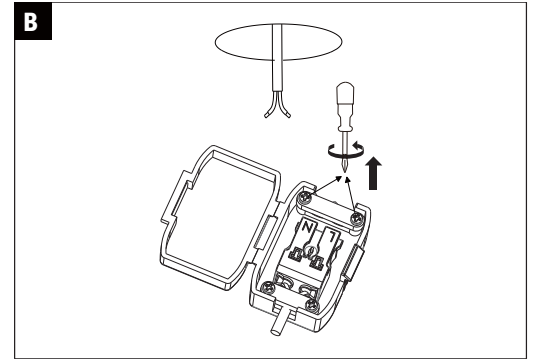

3x

2x

6x

(+MA326) PSPU 01/20

942.92_942.93
942.94_942.95
942.96_942.97

942.98_942.99
943.00_943.01
943.02_943.03
943.04_943.05

942.92_942.93
942.94_942.95
942.96_942.97

942.98_942.99_943.00
943.01_943.02_943.03
943.04_943.05

A

Safety Instructions
 Nr. 1, 4, 5, 7 off

item number	hole size
942.92_942.93 942.94_942.95	ø54mm
942.96_942.97	ø55mm
942.98_942.99 943.00_943.01 943.02_943.03 943.04_943.05	ø54mm

ø x mm

C

a.

b.

Safety Instructions
 Nr. 3, 4, 5, 6