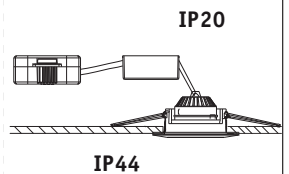

3x

2x

6x

(+MA326) PSPU 01/20

942.92_942.93
942.94_942.95
942.96_942.97

942.98_942.99
943.00_943.01
943.02_943.03
943.04_943.05

942.92_942.93
942.94_942.95
942.96_942.97

942.98_942.99_943.00
943.01_943.02_943.03
943.04_943.05

A

Safety Instructions
 Nr. 1, 4, 5, 7 off

item number	hole size
942.92_942.93 942.94_942.95	ø54mm
942.96_942.97	ø55mm
942.98_942.99 943.00_943.01 943.02_943.03 943.04_943.05	ø54mm

ø x mm

C

a.

b.

Safety Instructions
 Nr. 3, 4, 5, 6