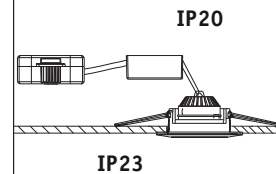

3x

2x

6x

(+MA326) PSPU 01/20

942.92_942.93
942.94_942.95
942.96_942.97

942.98_942.99
943.00_943.01
943.02_943.03
943.04_943.05

942.92_942.93
942.94_942.95
942.96_942.97

942.98_942.99_943.00
943.01_943.02_943.03
943.04_943.05

A

Safety Instructions
 Nr. 1, 4, 5, 7 off

item number	hole size
942.92_942.93 942.94_942.95	ø54mm
942.96_942.97	ø55mm
942.98_942.99 943.00_943.01 943.02_943.03 943.04_943.05	ø54mm

ø x mm

C

a.

b.

Safety Instructions
 Nr. 3, 4, 5, 6