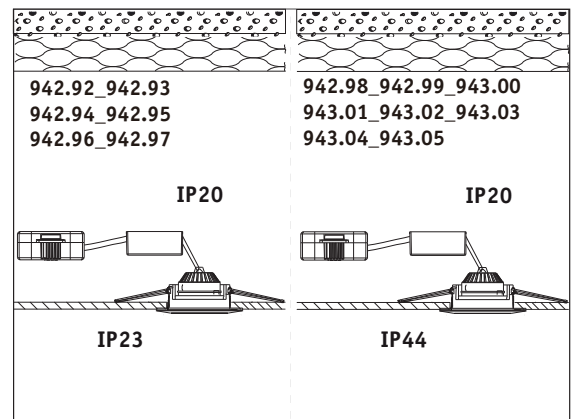

6x

2x

942.98\_943.00  
943.02\_943.04

1x

1x

2x

942.99\_943.01  
943.03\_943.05

3x

3x

6x

(+MA326) PSPU 01/20

942.92\_942.93  
942.94\_942.95  
942.96\_942.97

942.98\_942.99  
943.00\_943.01  
943.02\_943.03  
943.04\_943.05

**A**

**Safety Instructions**  
 Nr. 1, 4, 5, 7 off

item number	hole size
942.92_942.93 942.94_942.95	ø54mm
942.96_942.97	ø55mm
942.98_942.99 943.00_943.01 943.02_943.03 943.04_943.05	ø54mm