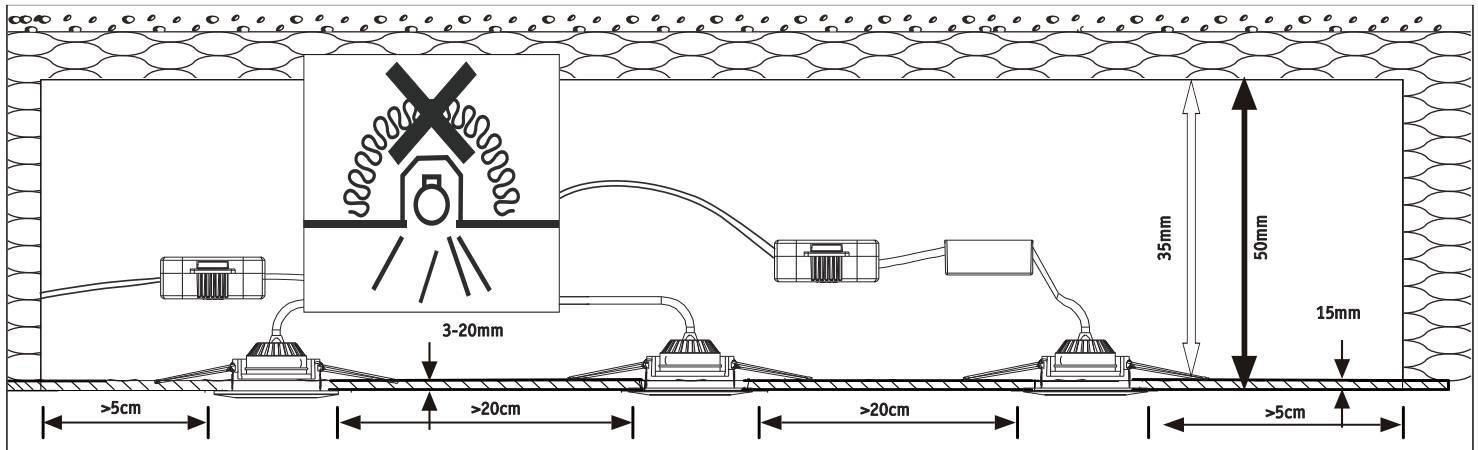

6x

2x

942.98\_943.00  
943.02\_943.04

1x

1x

2x

942.99\_943.01  
943.03\_943.05

3x

3x

6x

(+MA326) PSPU 01/20

942.92\_942.93  
942.94\_942.95  
942.96\_942.97

942.98\_942.99  
943.00\_943.01  
943.02\_943.03  
943.04\_943.05

**A**

**Safety Instructions**  
 Nr. 1, 4, 5, 7 off

item number	hole size
942.92_942.93 942.94_942.95	ø54mm
942.96_942.97	ø55mm
942.98_942.99 943.00_943.01 943.02_943.03 943.04_943.05	ø54mm