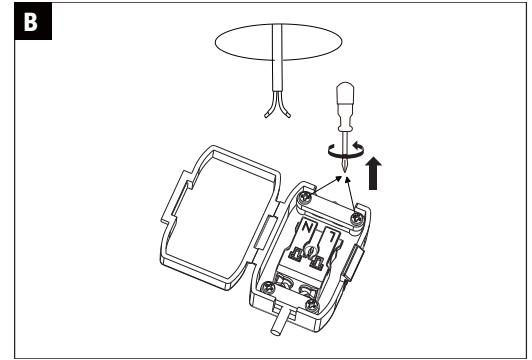

A

Safety Instructions
Nr. 1, 4, 5, 7 off

item number	hole size
942.92_942.93 942.94_942.95	ø54mm
942.96_942.97	ø55mm
942.98_942.99 943.00_943.01 943.02_943.03 943.04_943.05	ø54mm

ø x mm

C

a.

b.

Safety Instructions
Nr. 3, 4, 5, 6

230V~