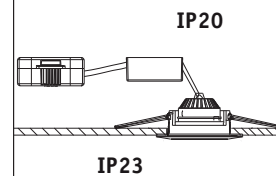

3x

2x

6x

(+MA326) PSPU 01/20

942.92_942.93
942.94_942.95
942.96_942.97

942.98_942.99
943.00_943.01
943.02_943.03
943.04_943.05

942.92_942.93
942.94_942.95
942.96_942.97

IP23

942.98_942.99_943.00
943.01_943.02_943.03
943.04_943.05

IP44

A

Safety Instructions
 Nr. 1, 4, 5, 7 off

item number	hole size
942.92_942.93 942.94_942.95	ø54mm
942.96_942.97	ø55mm
942.98_942.99 943.00_943.01 943.02_943.03 943.04_943.05	ø54mm