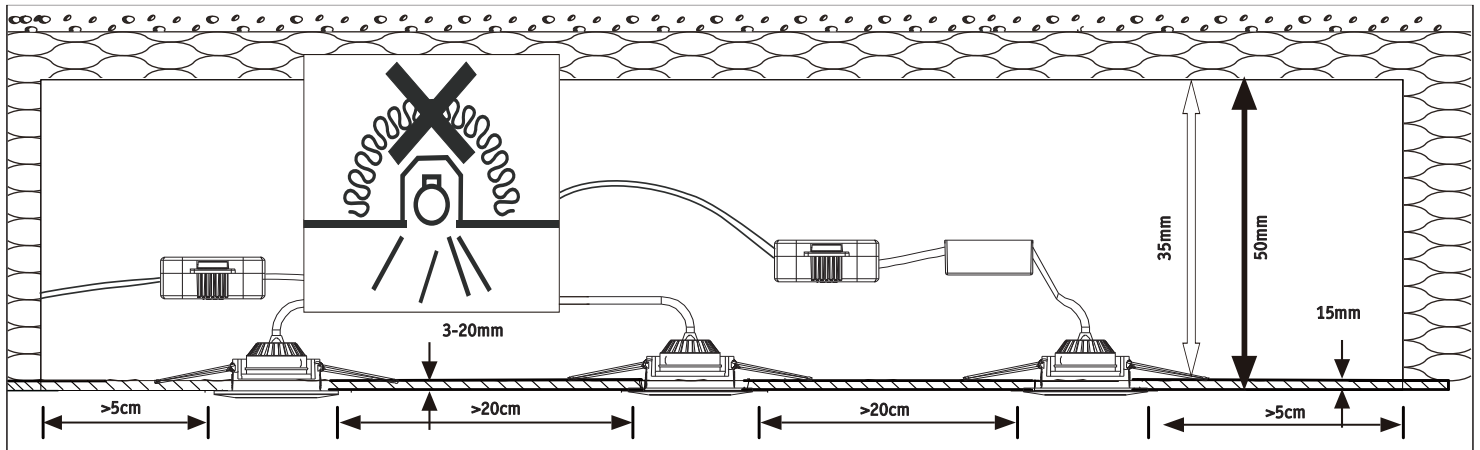

3x

2x

6x

(+MA326) PSPU 01/20

942.92_942.93
942.94_942.95
942.96_942.97

942.98_942.99
943.00_943.01
943.02_943.03
943.04_943.05

942.92_942.93
942.94_942.95
942.96_942.97

IP23

942.98_942.99_943.00
943.01_943.02_943.03
943.04_943.05

IP44

A

Safety Instructions
 Nr. 1, 4, 5, 7 off

item number	hole size
942.92_942.93 942.94_942.95	ø54mm
942.96_942.97	ø55mm
942.98_942.99 943.00_943.01 943.02_943.03 943.04_943.05	ø54mm