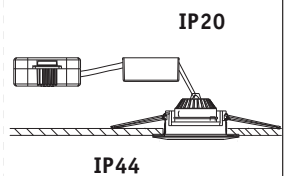

3x

2x

6x

(+MA326) PSPU 01/20

942.92_942.93
942.94_942.95
942.96_942.97

942.98_942.99
943.00_943.01
943.02_943.03
943.04_943.05

942.92_942.93
942.94_942.95
942.96_942.97

IP23

942.98_942.99_943.00
943.01_943.02_943.03
943.04_943.05

IP44

A

Safety Instructions
 Nr. 1, 4, 5, 7 off

item number	hole size
942.92_942.93 942.94_942.95	ø54mm
942.96_942.97	ø55mm
942.98_942.99 943.00_943.01 943.02_943.03 943.04_943.05	ø54mm