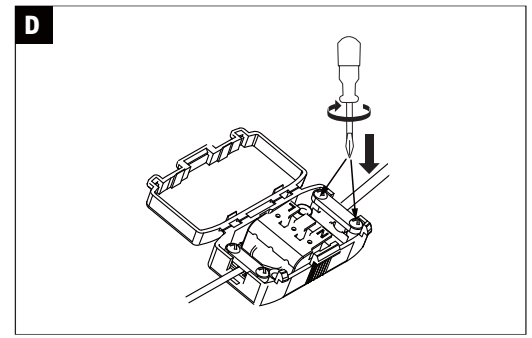

A

Safety Instructions
Nr. 1, 4, 5, 7 off

item number	hole size
942.92_942.93 942.94_942.95	ø54mm
942.96_942.97	ø55mm
942.98_942.99 943.00_943.01 943.02_943.03 943.04_943.05	ø54mm

ø x mm

C

a.

b.

Safety Instructions
Nr. 3, 4, 5, 6

230V~

E

230V~

OK

15°

942.92_942.93
942.94_942.95
942.96_942.97

942.98_942.99
943.00_943.01
943.02_943.03
943.04_943.05

ENERGY LABEL
Y IJA IE IA
энергия · ενεργεια

A++
A+
A+
A
B
C
D
E

4 kWh/1000h

ø35 mm

300 lm
4 W
230 V

warm white
2700K

CRI/Ra ≥ 80

ON OFF >50.000

Lumen 60% <1 s

≈30x
1.000h

4 kWh/1000h

CE

PAP

390094306