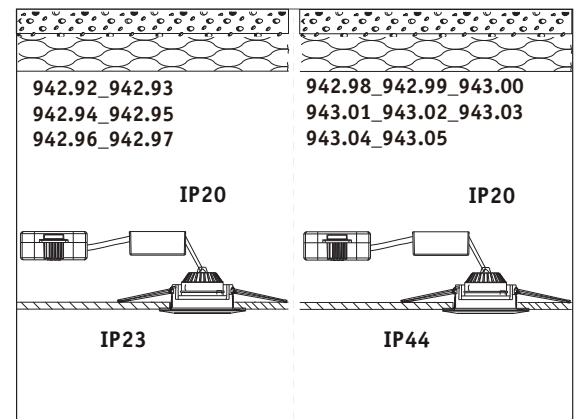

2x

6x

(+MA326) PSPU 01/20

942.92_942.93
942.94_942.95
942.96_942.97

942.98_942.99
943.00_943.01
943.02_943.03
943.04_943.05

A

Safety Instructions
 Nr. 1, 4, 5, 7 off

item number	hole size
942.92_942.93 942.94_942.95	ø54mm
942.96_942.97	ø55mm
942.98_942.99 943.00_943.01 943.02_943.03 943.04_943.05	ø54mm